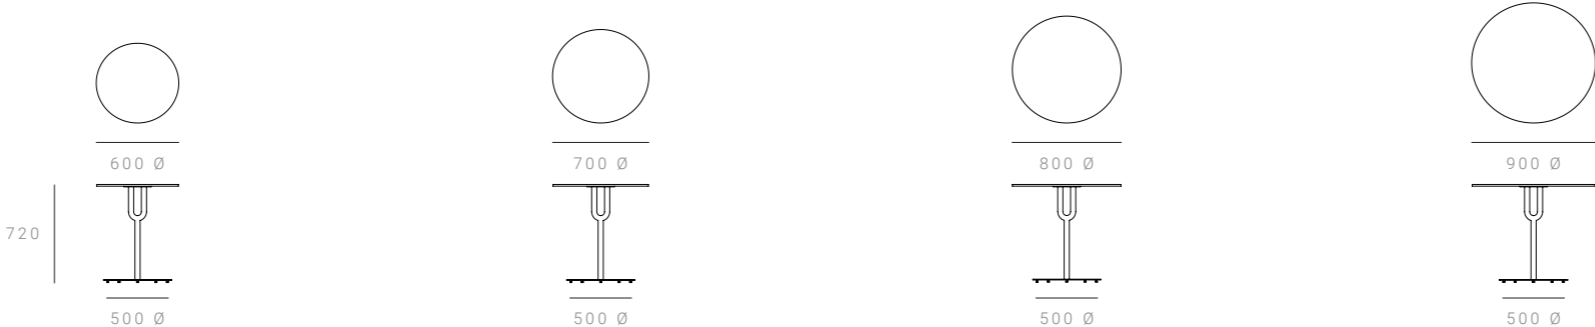

Piper Pedestal Table – Compact Laminate Top

STANDARD DIMENSIONS

ROUND – SMALL

- 600 Ø x 720 H mm
- 700 Ø x 720 H mm
- 800 Ø x 720 H mm
- 900 Ø x 720 H mm

ROUND – LARGE

- 1000 Ø x 720 H mm
- 1100 Ø x 720 H mm
- 1200 Ø x 720 H mm

SQUARE – SMALL

- 700 W x 700 D x 720 H mm
- 800 W x 800 D x 720 H mm

Piper Pedestal Table – Compact Laminate Top

STANDARD DIMENSIONS

SQUARE – LARGE

900 W x 900 D x 720 H mm
 1000 W x 1000 D x 720 H mm

PILL – SMALL

Piper Pedestal Table – Laminate/Wood Laminate Top

STANDARD DIMENSIONS

ROUND – SMALL

- 600 Ø x 732 H mm
- 700 Ø x 732 H mm
- 800 Ø x 732 H mm
- 900 Ø x 732 H mm

ROUND – LARGE

- 1000 Ø x 720 H mm
- 1100 Ø x 720 H mm
- 1200 Ø x 720 H mm

SQUARE – SMALL

- 700 W x 700 D x 732 H mm
- 800 W x 800 D x 732 H mm

Piper Pedestal Table – Laminate/Wood Laminate Top

STANDARD DIMENSIONS

SQUARE – LARGE

900 W x 900 D x 732 H mm
1000 W x 1000 D x 732 H mm