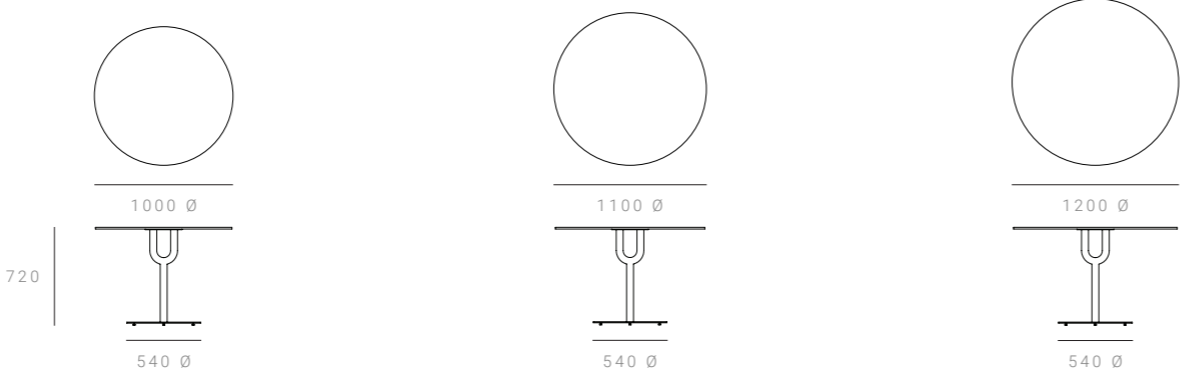

Piper Pedestal Table – Compact Laminate Top

STANDARD DIMENSIONS

ROUND – SMALL

- 600 Ø x 720 H mm
- 700 Ø x 720 H mm
- 800 Ø x 720 H mm
- 900 Ø x 720 H mm

ROUND – LARGE

- 1000 Ø x 720 H mm
- 1100 Ø x 720 H mm
- 1200 Ø x 720 H mm

SQUARE – SMALL

- 700 W x 700 D x 720 H mm
- 800 W x 800 D x 720 H mm

Piper Pedestal Table – Compact Laminate Top

STANDARD DIMENSIONS

SQUARE – LARGE

900 W x 900 D x 720 H mm
 1000 W x 1000 D x 720 H mm

PILL – SMALL

Piper Pedestal Table – Laminate/Wood Laminate Top

STANDARD DIMENSIONS

ROUND – SMALL

- 600 Ø x 732 H mm
- 700 Ø x 732 H mm
- 800 Ø x 732 H mm
- 900 Ø x 732 H mm

ROUND – LARGE

- 1000 Ø x 720 H mm
- 1100 Ø x 720 H mm
- 1200 Ø x 720 H mm

SQUARE – SMALL

- 700 W x 700 D x 732 H mm
- 800 W x 800 D x 732 H mm

Piper Pedestal Table – Laminate/Wood Laminate Top

STANDARD DIMENSIONS

SQUARE – LARGE

900 W x 900 D x 732 H mm
1000 W x 1000 D x 732 H mm