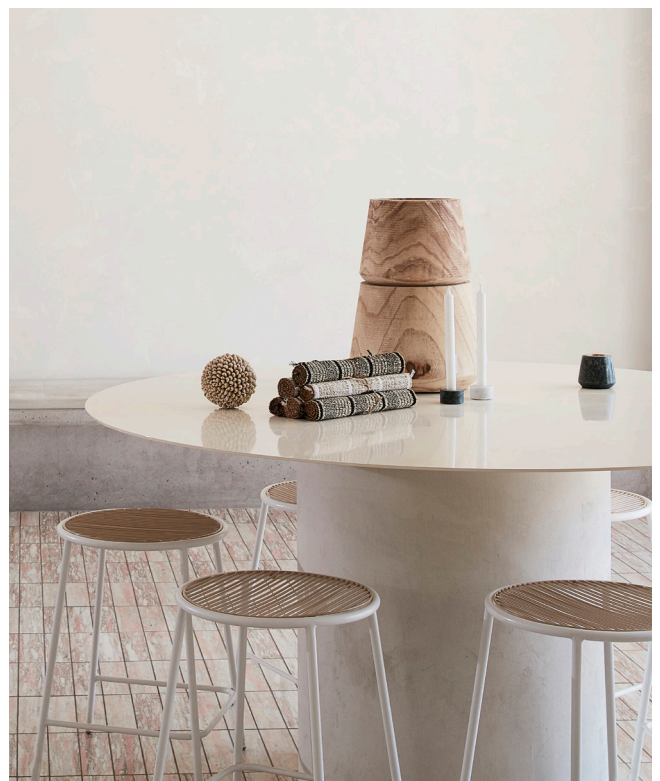

Piper Counter & Bar Stool

The Piper Range pairs indoor quality and charm with outdoor durability, creating a range that is visually light, distinctive and versatile.

DESIGNED BY

Sarah Gibson & Nicholas Karlovasitis

Upholstered

456 W x 443 D x 750 H mm

IMAGE REFERENCES - NEXT PAGE

IMAGE REFERENCES

Piper Bar Stool - Black with leather upholstered seat pad.

Piper Bar Stool - Black with Camel seat pad.

Piper Bar Stool - White/Beige.