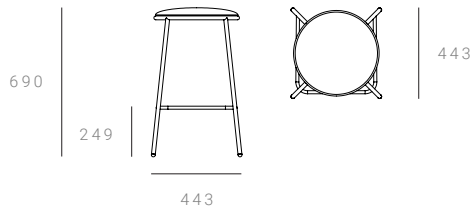

Camel - Maharam Lariat 001 Camel
 Black - Maharam Lariat 006 Black

DIMENSIONS - NEXT PAGE

DIMENSIONS

COUNTER HEIGHT - 650MM SEAT

Non-Upholstered

434 W x 434 D x 650 H mm

Upholstered

434 W x 434 D x 650 H mm

COUNTER HEIGHT - 690MM SEAT

Non-Upholstered

443 W x 443 D x 690 H mm

Upholstered

443 W x 443 D x 690 H mm

BAR HEIGHT - 750MM SEAT

Non-Upholstered

456 W x 443 D x 750 H mm

Upholstered

456 W x 443 D x 750 H mm

IMAGE REFERENCES - NEXT PAGE

IMAGE REFERENCES

Piper Bar Stool - Black with leather upholstered seat pad.

Piper Bar Stool - Black with Camel seat pad.

Piper Bar Stool - White/Beige.