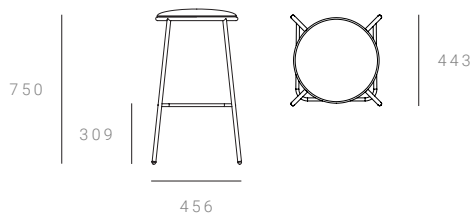

Upholstered

456 W x 443 D x 750 H mm

IMAGE REFERENCES - NEXT PAGE

IMAGE REFERENCES

Piper Bar Stool - Black with leather upholstered seat pad.

Piper Bar Stool - Black with Camel seat pad.

Piper Bar Stool - White/Beige.