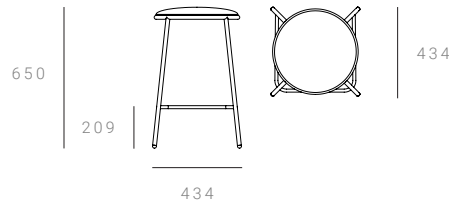

Camel - Maharam Lariat 001 Camel
 Black - Maharam Lariat 006 Black

DIMENSIONS - NEXT PAGE

DIMENSIONS

COUNTER HEIGHT - 650MM SEAT

Non-Upholstered

434 W x 434 D x 650 H mm

Upholstered

434 W x 434 D x 650 H mm

COUNTER HEIGHT - 690MM SEAT

Non-Upholstered

443 W x 443 D x 690 H mm

Upholstered

443 W x 443 D x 690 H mm

BAR HEIGHT - 750MM SEAT

Non-Upholstered

456 W x 443 D x 750 H mm

Upholstered

456 W x 443 D x 750 H mm

IMAGE REFERENCES - NEXT PAGE

IMAGE REFERENCES

Piper Bar Stool - Black with leather upholstered seat pad.

Piper Bar Stool - Black with Camel seat pad.

Piper Bar Stool - White/Beige.