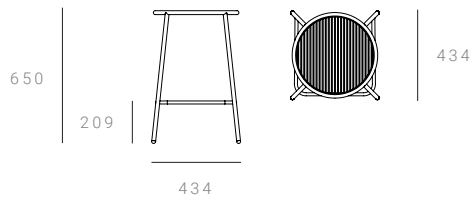

Camel - Maharam Lariat 001 Camel
 Black - Maharam Lariat 006 Black

DIMENSIONS - NEXT PAGE

DIMENSIONS

COUNTER HEIGHT - 650MM SEAT

Non-Upholstered

434 W x 434 D x 650 H mm

Upholstered

434 W x 434 D x 650 H mm

COUNTER HEIGHT - 690MM SEAT

Non-Upholstered

443 W x 443 D x 690 H mm

Upholstered

443 W x 443 D x 690 H mm

BAR HEIGHT - 750MM SEAT

Non-Upholstered

456 W x 443 D x 750 H mm