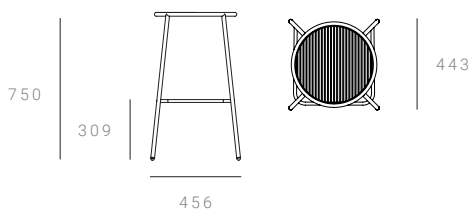

Camel - Maharam Lariat 001 Camel
 Black - Maharam Lariat 006 Black

DIMENSIONS - NEXT PAGE

DIMENSIONS

COUNTER HEIGHT - 650MM SEAT

Non-Upholstered

434 W x 434 D x 650 H mm

Upholstered

434 W x 434 D x 650 H mm

COUNTER HEIGHT - 690MM SEAT

Non-Upholstered

443 W x 443 D x 690 H mm

Upholstered

443 W x 443 D x 690 H mm

BAR HEIGHT - 750MM SEAT

Non-Upholstered

456 W x 443 D x 750 H mm

Upholstered

456 W x 443 D x 750 H mm

IMAGE REFERENCES - NEXT PAGE

IMAGE REFERENCES

Piper Bar Stool - Black with leather upholstered seat pad.

Piper Bar Stool - Black with Camel seat pad.

Piper Bar Stool - White/Beige.