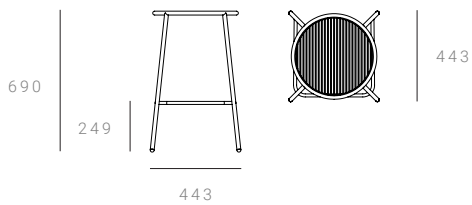

Camel - Maharam Lariat 001 Camel
 Black - Maharam Lariat 006 Black

DIMENSIONS - NEXT PAGE

DIMENSIONS

COUNTER HEIGHT - 650MM SEAT

Non-Upholstered

434 W x 434 D x 650 H mm

Upholstered

434 W x 434 D x 650 H mm

COUNTER HEIGHT - 690MM SEAT

Non-Upholstered

443 W x 443 D x 690 H mm

Upholstered

443 W x 443 D x 690 H mm

BAR HEIGHT - 750MM SEAT

Non-Upholstered

456 W x 443 D x 750 H mm