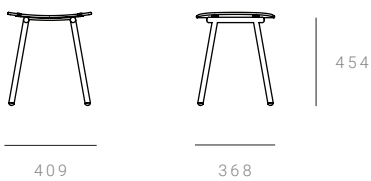

STANDARD FRAME COLOURS

Textured
Black

STANDARD SEAT & BACKREST COLOURS

Clear
Acrylic

DIMENSIONS - NEXT PAGE

DIMENSIONS

Fenster Chair

409 W x 471 D x 749 H mm
Seat height 450 mm

Fenster Bar Chair

419 W x 441 D x 929 H mm
Seat height 690 mm

[650 H available for commercial projects]

Fenster Low Stool

409 W x 368 D x 454 H mm
Seat height 438 mm

Fenster Bar Stool

419 W x 389 D x 690 H mm