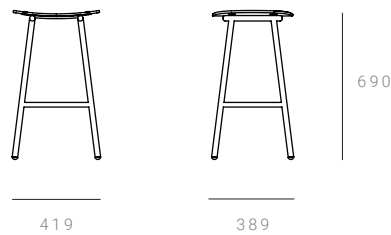

Fenster Bar Stool

419 W x 389 D x 690 H mm

[650 H available for commercial projects]