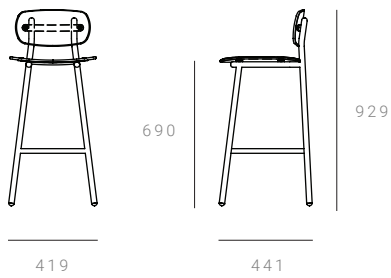

STANDARD FRAME COLOURS

Textured
Black

STANDARD SEAT & BACKREST COLOURS

Clear
Acrylic

DIMENSIONS - NEXT PAGE

DIMENSIONS

Fenster Chair

409 W x 471 D x 749 H mm
Seat height 450 mm

Fenster Bar Chair

419 W x 441 D x 929 H mm
Seat height 690 mm

[650 H available for commercial projects]

Fenster Low Stool

409 W x 368 D x 454 H mm
Seat height 438 mm

Fenster Bar Stool

419 W x 389 D x 690 H mm