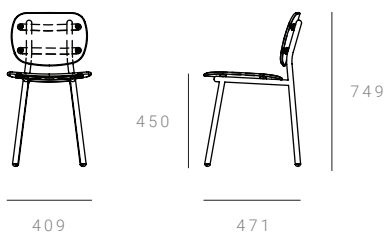

STANDARD FRAME COLOURS

Textured
Black

STANDARD SEAT & BACKREST COLOURS

Clear
Acrylic

DIMENSIONS - NEXT PAGE

DIMENSIONS

Fenster Chair

409 W x 471 D x 749 H mm
Seat height 450 mm

Fenster Bar Chair

419 W x 441 D x 929 H mm
Seat height 690 mm

[650 H available for commercial projects]

Fenster Low Stool

409 W x 368 D x 454 H mm
Seat height 438 mm

Fenster Bar Stool

419 W x 389 D x 690 H mm