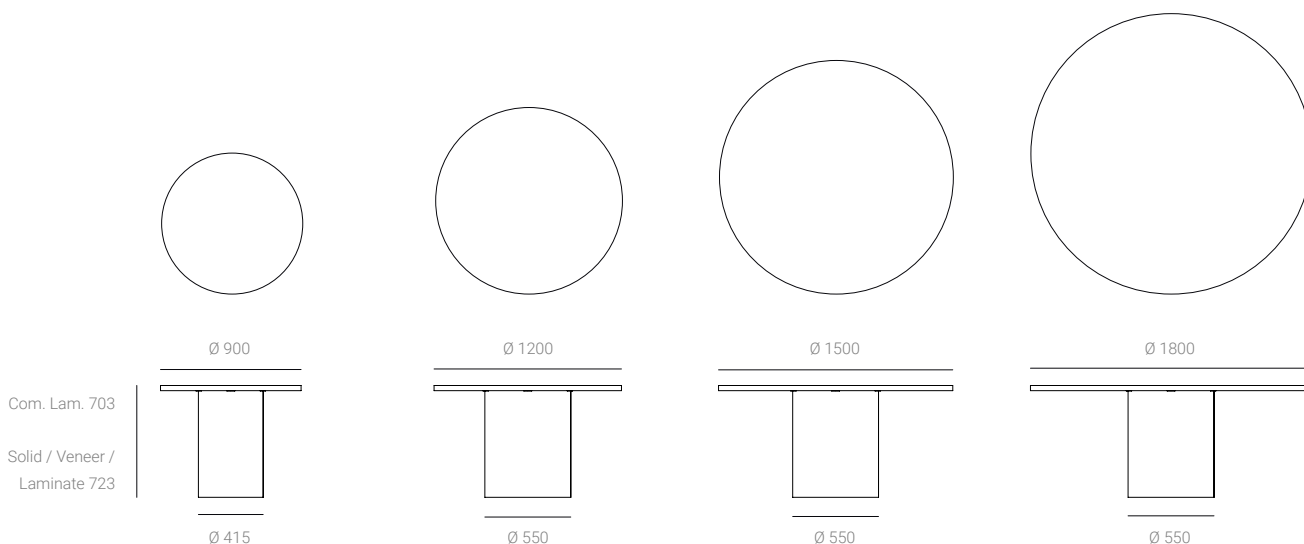

Custom height and diameter available upon specification.

Compact Laminate Top - Standard Sizes:

- 900 Ø x 703 H mm, base 415 Ø mm
- 1200 Ø x 703 H mm, base 550 Ø mm
- 1500 Ø x 703 H mm, base 550 Ø mm
- 1800 Ø x 703 H mm, base 550 Ø mm

Solid Timber / Veneer Timber / Laminate Top - Standard Sizes:

- 900 Ø x 723 H mm, base 415 Ø mm
- 1200 Ø x 723 H mm, base 550 Ø mm
- 1500 Ø x 723 H mm, base 550 Ø mm
- 1800 Ø x 723 H mm, base 550 Ø mm