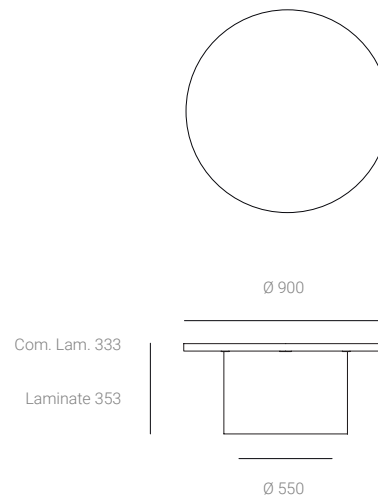

### DIMENSIONS - NEXT PAGE

## DIMENSIONS

### Compact Laminate Top - Standard Sizes

Small base 415 Ø mm:  
900 Ø x 453 H mm

Large Base 550 Ø mm:  
900 Ø x 333 H mm

### Laminate Top - Standard Sizes:

Small base 415 Ø mm:  
900 Ø x 473 H mm

Large Base 550 Ø mm:  
900 Ø x 353 H mm

**Custom sizes available upon specification.**