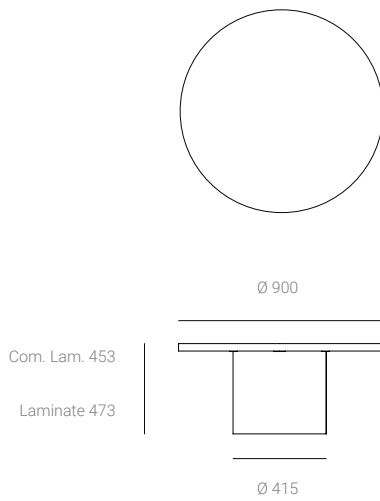

### DIMENSIONS - NEXT PAGE

## DIMENSIONS

### Compact Laminate Top - Standard Sizes

Small base 415 Ø mm:  
900 Ø x 453 H mm

Large Base 550 Ø mm:  
900 Ø x 333 H mm

### Laminate Top - Standard Sizes:

Small base 415 Ø mm:  
900 Ø x 473 H mm

Large Base 550 Ø mm:  
900 Ø x 353 H mm

**Custom sizes available upon specification.**