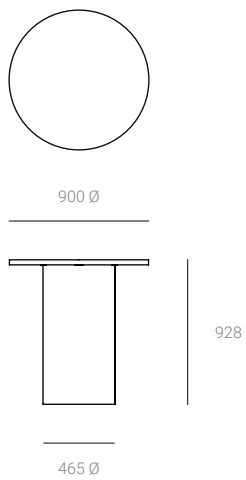

## DIMENSIONS

Custom height and diameter available upon specification.

### Compact Laminate Top - Standard Sizes:

900 Ø x 928 H mm, base 465 Ø mm

1200 Ø x 928 H mm, base 465 Ø mm

### Laminate Top - Standard Sizes:

900 Ø x 948 H mm, base 465 Ø mm

1200 Ø x 948 H mm, base 465 Ø mm