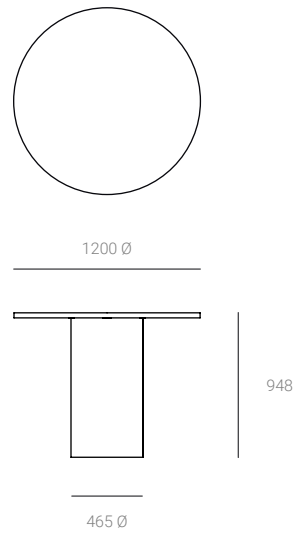

## DIMENSIONS

Custom height and diameter available upon specification.

### Compact Laminate Top - Standard Sizes:

900 Ø x 928 H mm, base 465 Ø mm

1200 Ø x 928 H mm, base 465 Ø mm

### Laminate Top - Standard Sizes:

900 Ø x 948 H mm, base 465 Ø mm

1200 Ø x 948 H mm, base 465 Ø mm