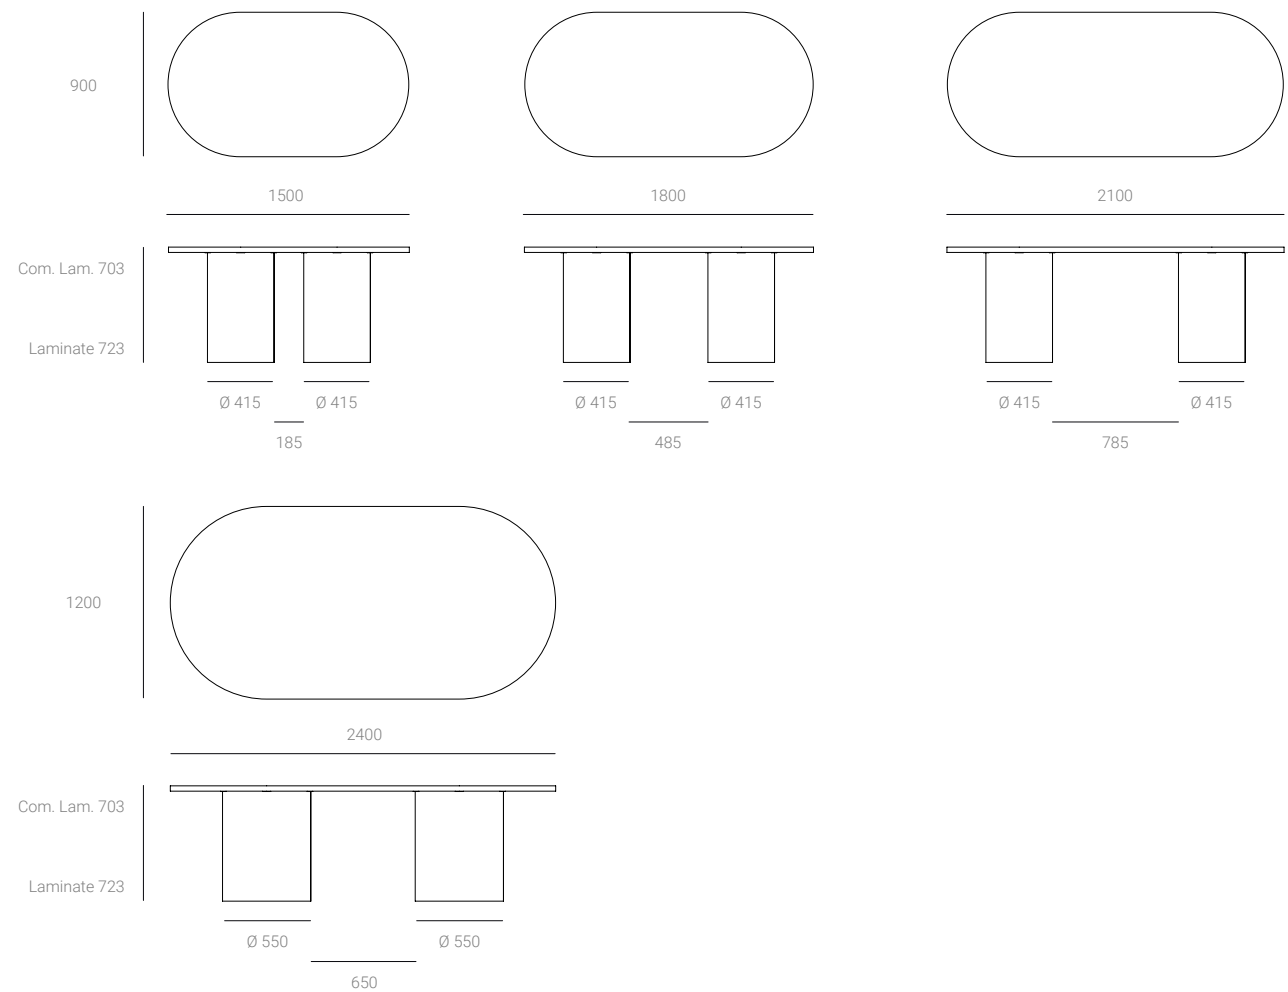

Compact Laminate Top - Standard Sizes:

Small Bases:

- 1500 x 900 x 703 H mm, bases 415 Ø mm
- 1800 x 900 x 703 H mm, bases 415 Ø mm
- 2100 x 900 x 703 H mm, bases 415 Ø mm

Large Bases:

- 2100 x 1200 x 703 H mm, bases 550 Ø mm
- 2400 x 1200 x 703 H mm, bases 550 Ø mm

Laminate Top - Standard Sizes:

Small Bases:

- 1500 x 900 x 723 H mm, bases 415 Ø mm
- 1800 x 900 x 723 H mm, bases 415 Ø mm
- 2100 x 900 x 723 H mm, bases 415 Ø mm

Large Bases:

- 2400 x 1200 x 723 H mm, bases 550 Ø mm