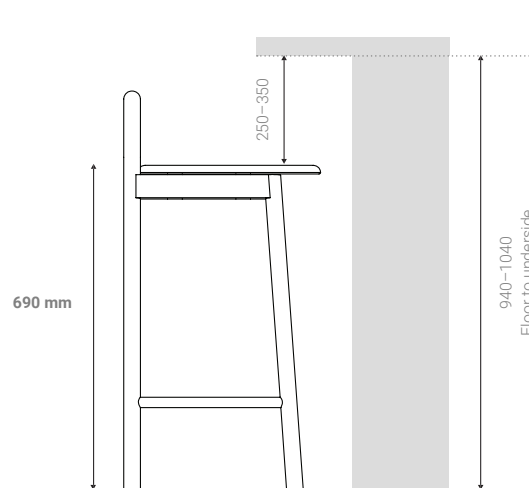

## NOTES

This document is only a guide in relation to DesignByThem counter and bar seating.  
We strongly recommend measuring your space carefully before purchasing.

### Counter Height

Seat Height 650mm

### Counter Height

Seat Height 690mm\*

### Bar Height

Seat Height 750mm

\*690H only available for selected collections.