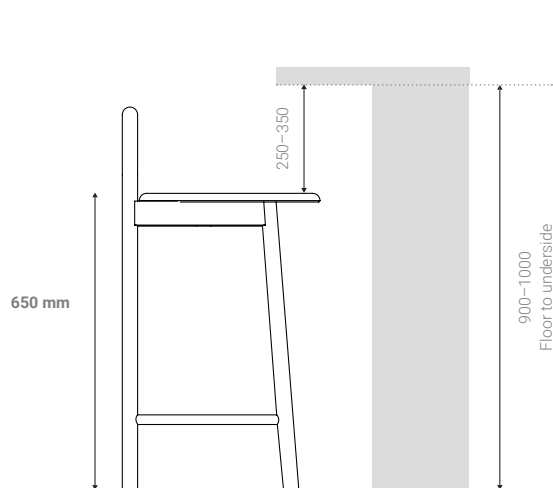

## NOTES

This document is only a guide in relation to DesignByThem counter and bar seating.  
We strongly recommend measuring your space carefully before purchasing.

### Counter Height

Seat Height 650mm

### Counter Height

Seat Height 690mm\*

### Bar Height

Seat Height 750mm

\*690H only available for selected collections.