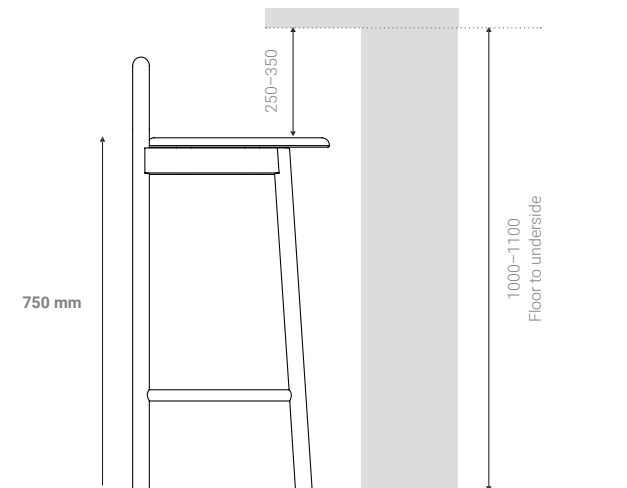

## NOTES

This document is only a guide in relation to DesignByThem counter and bar seating.  
We strongly recommend measuring your space carefully before purchasing.

### Counter Height

Seat Height 650mm

### Counter Height

Seat Height 690mm\*

### Bar Height

Seat Height 750mm

\*690H only available for selected collections.