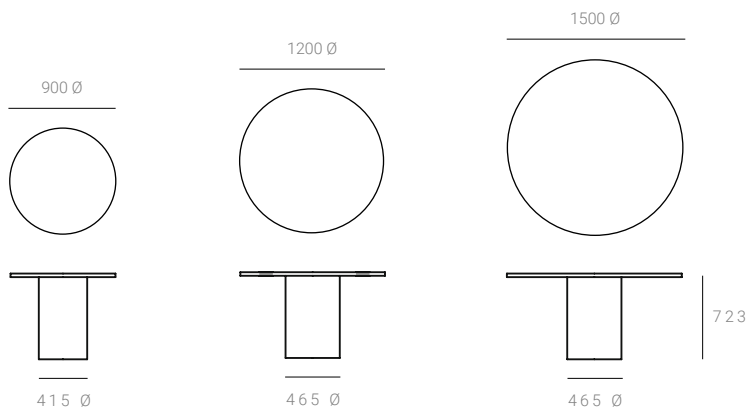

Metal Top

900 Ø x 693 H mm

Compact Laminate Top

900/1200/1500 Ø x 703 H mm

Laminate Top

900/1200/1500 Ø x 723 H mm

Custom sizing available.

CARE & MAINTENANCE**Plastic**