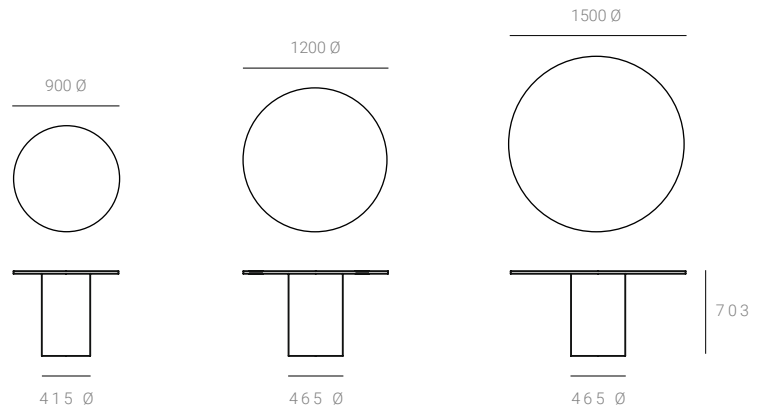

Metal Top

900 Ø x 693 H mm

Compact Laminate Top

900/1200/1500 Ø x 703 H mm

Laminate Top

900/1200/1500 Ø x 723 H mm

Custom sizing available.

CARE & MAINTENANCE**Plastic**