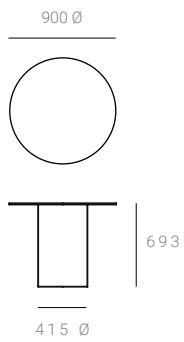

Compact
Laminate

Laminate

Compact
Laminate

STANDARD BASE FINISH

Confetti*

*Please note that the appearance of the Confetti plastic varies in colour and patterns due to its 100% recycled nature.

DIMENSIONS

Please allow a tolerance of +/- 10 mm for the recycled plastic base.

Metal Top

900 Ø x 693 H mm

Compact Laminate Top

900/1200/1500 Ø x 703 H mm

Laminate Top

900/1200/1500 Ø x 723 H mm

Custom sizing available.

CARE & MAINTENANCE**Plastic**