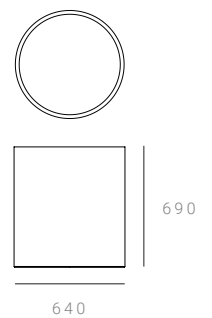

DIMENSIONS

Please allow a tolerance of +/- 10mm

320 D x 440 H mm
(290 D internal)

415 D x 440 / 690 H mm
(384 D internal)

465 D x 690 H mm
(425 D internal)

640 D x 690 H mm
(595 D internal)

CARE & MAINTENANCE