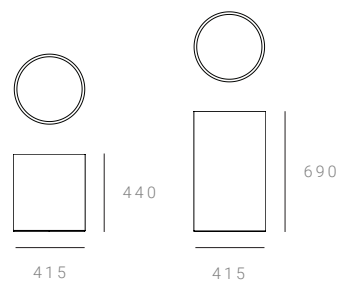

DIMENSIONS

Please allow a tolerance of +/- 10mm

320 D x 440 H mm
(290 D internal)

415 D x 440 / 690 H mm
(384 D internal)

465 D x 690 H mm
(425 D internal)

640 D x 690 H mm
(595 D internal)

CARE & MAINTENANCE