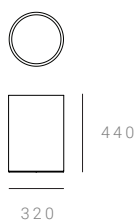

DIMENSIONS

Please allow a tolerance of +/- 10mm

320 D x 440 H mm
(290 D internal)

415 D x 440 / 690 H mm
(384 D internal)

465 D x 690 H mm
(425 D internal)

640 D x 690 H mm
(595 D internal)

CARE & MAINTENANCE