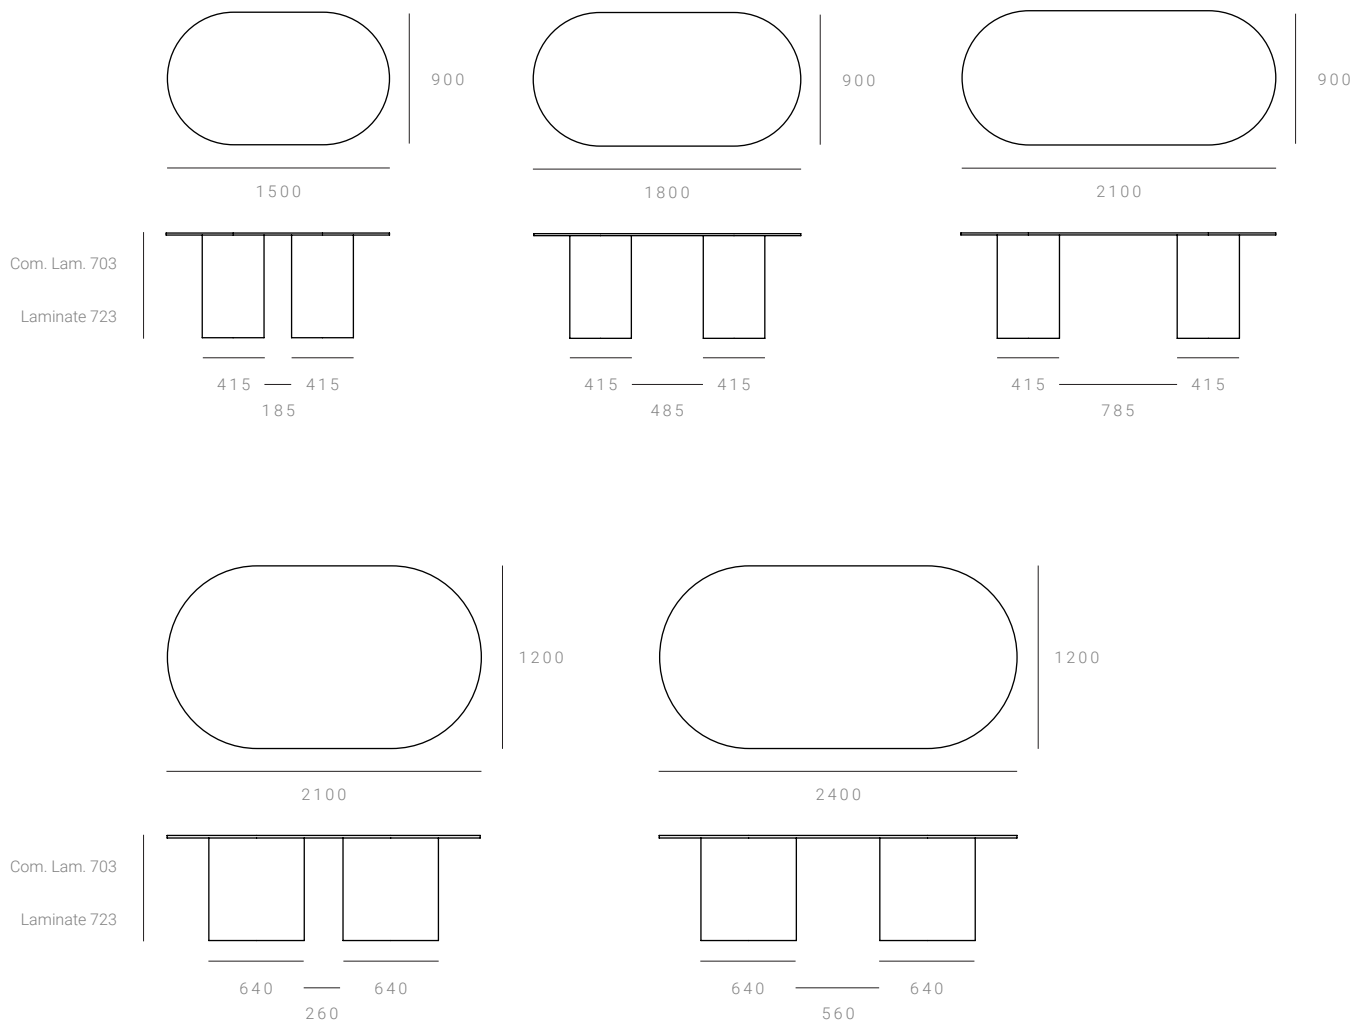

DIMENSIONS

Please allow a tolerance of +/- 10 mm for the recycled plastic base.

Compact Laminate Top

Laminate Top

1500 W x 900 D x 703 H mm
1800 W x 900 D x 703 H mm
2100 W x 900 D x 703 H mm

1500 W x 900 D x 723 H mm
1800 W x 900 D x 723 H mm
2100 W x 900 D x 723 H mm

2100 W x 1200 D x 703 H mm
2400 W x 1200 D x 703 H mm

2100 W x 1200 D x 723 H mm
2400 W x 1200 D x 723 H mm

Custom sizing available.