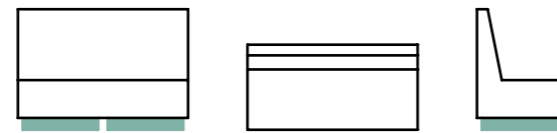

1440 W x 720 D x 1020 H mm / Seat height 420 mm