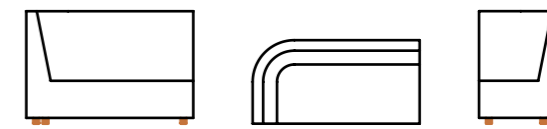

1440 W x 720 D x 970 H mm / Seat height 370 mm