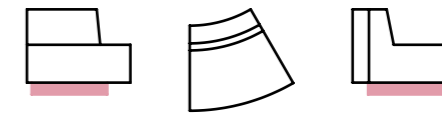

878 W x 720 D x 720 H mm / Seat height 420 mm