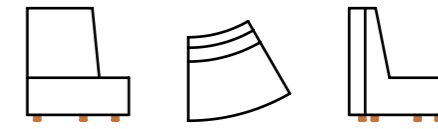

878 W x 720 D x 970 H mm / Seat height 370 mm