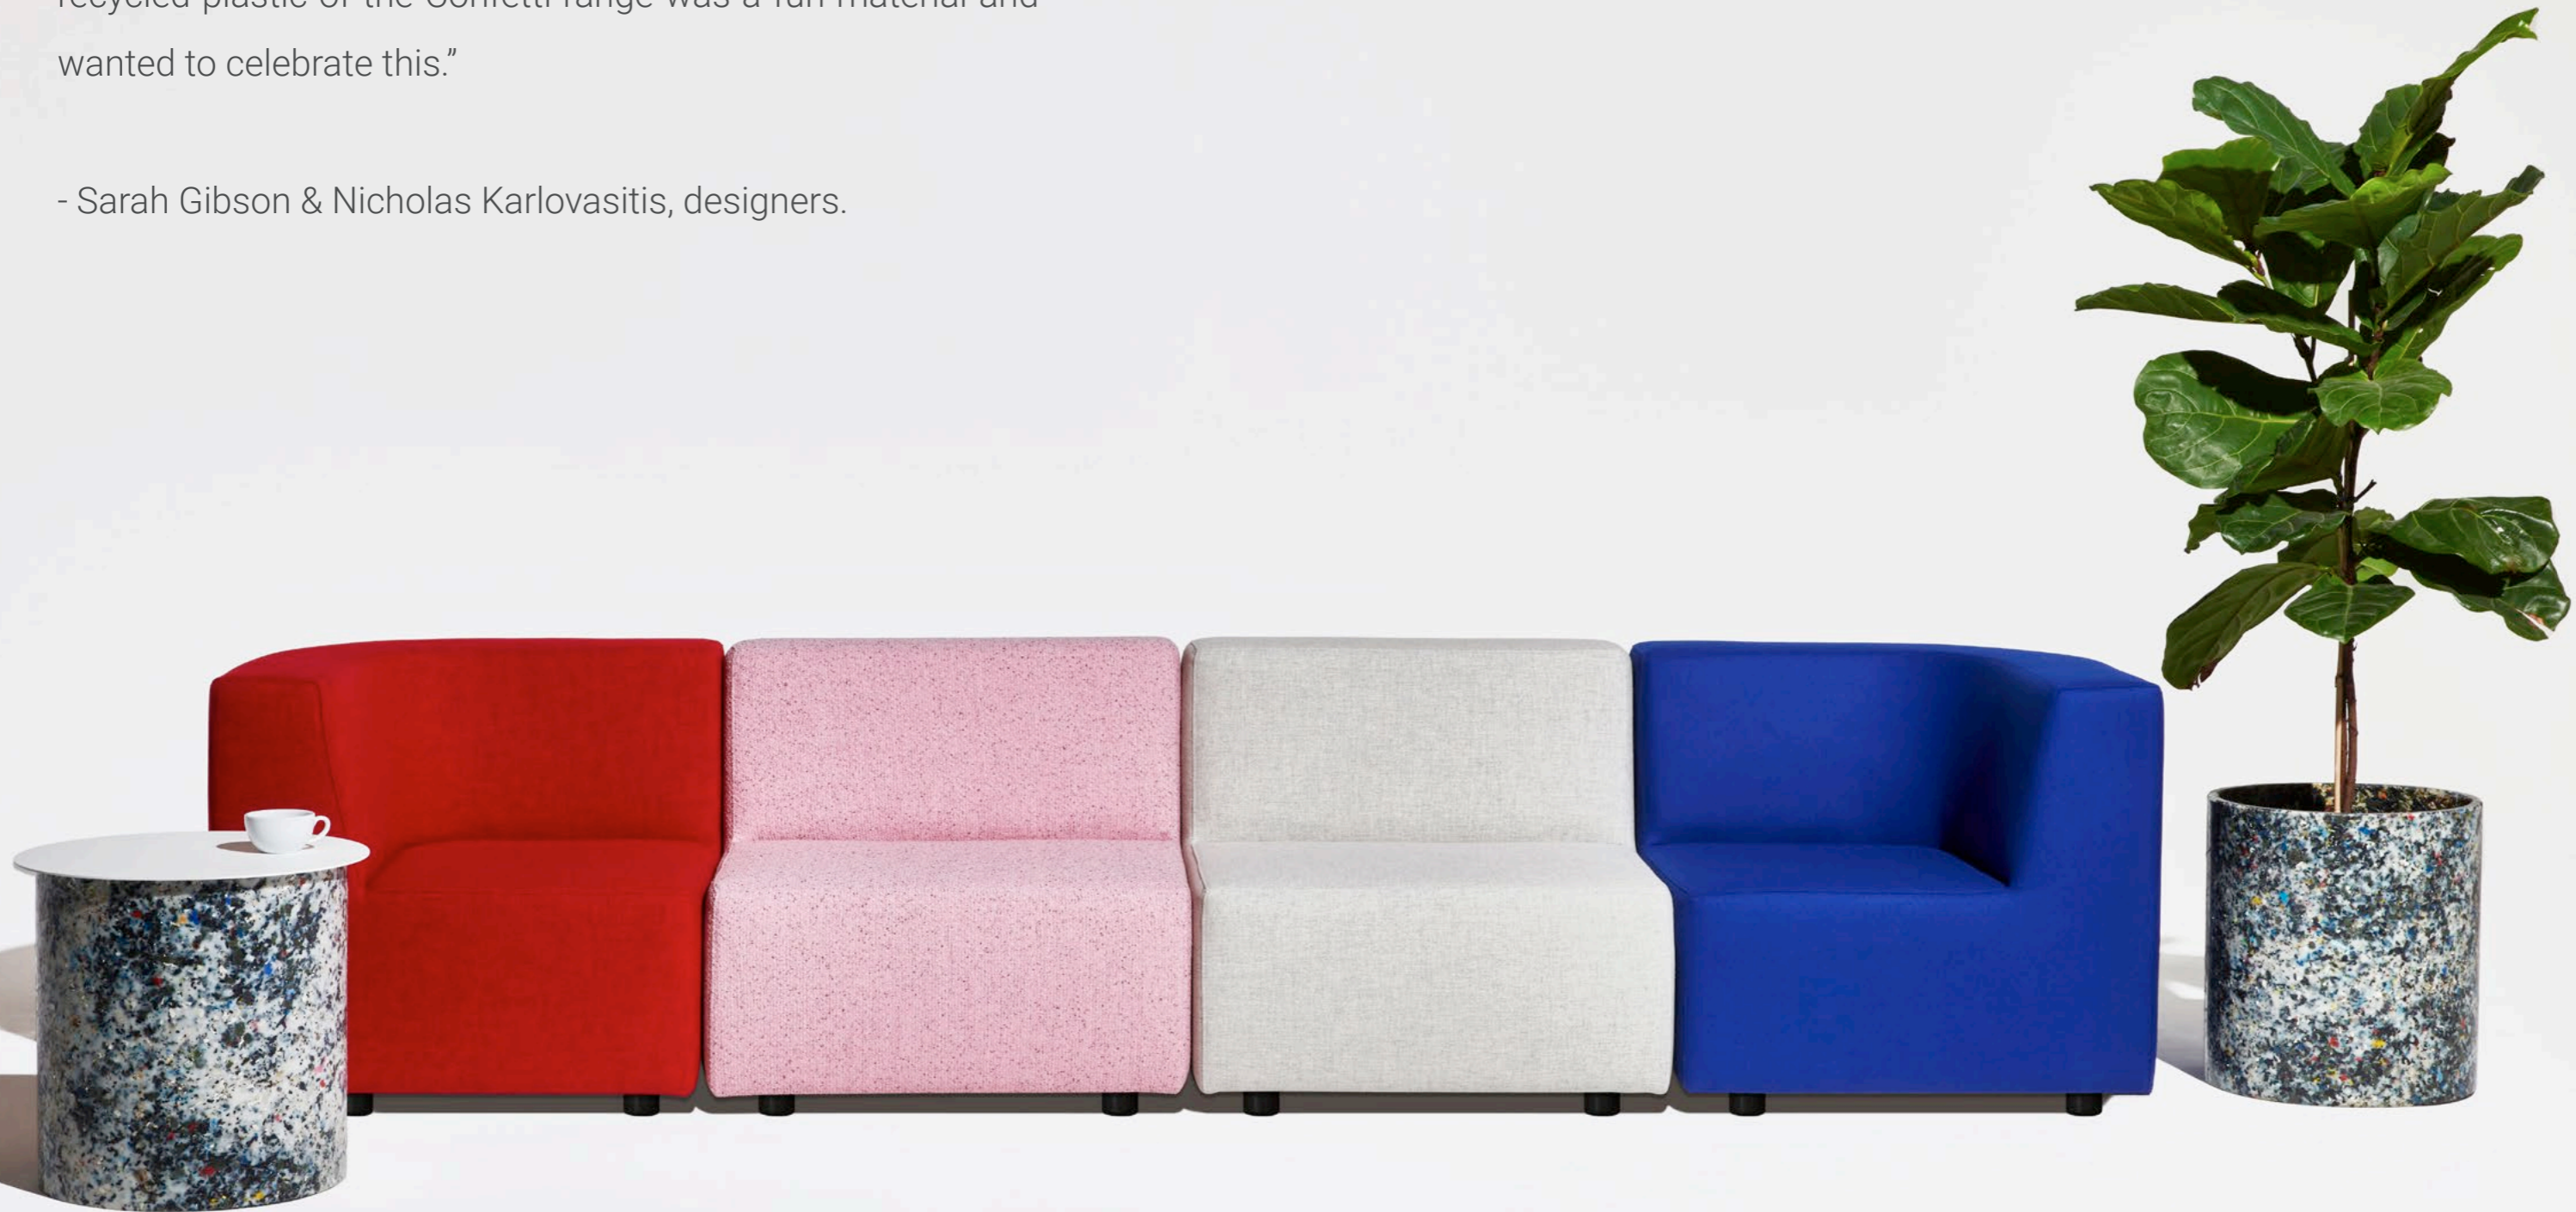

"We wanted to create a range of lounges that were visually bold, inviting and playful. We always felt that the signature speckled recycled plastic of the Confetti range was a fun material and wanted to celebrate this."

- Sarah Gibson & Nicholas Karlovasitis, designers.