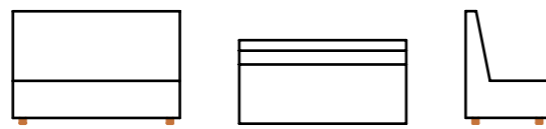

1440 W x 720 D x 970 H mm / Seat height 370 mm