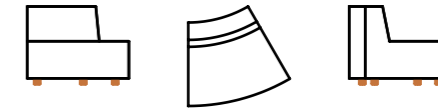

878 W x 720 D x 670 H mm / Seat height 370 mm