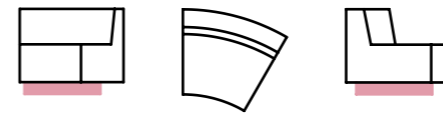

#### CURVED IN OPEN MODULE - 1 SEATER

CON-MOD-U03

878 W x 720 D x 720 H mm / Seat height 420 mm