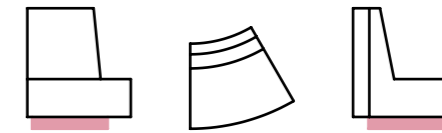

878 W x 720 D x 1020 H mm / Seat height 420 mm