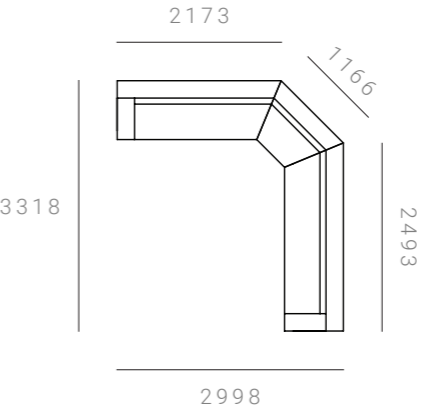

2648 W x 2998 D x 845 H mm
Seat height 425 mm

2 SEATER + 1 SEATER + 3 SEATER

CAB-MOD-S90-2S-1S-3S-HFX

2648 W x 3318 D x 845 H mm
Seat height 425 mm

2 SEATER + 2 SEATER + 2 SEATER

CAB-MOD-S90-2S-2S-2S-HFX

3178 W x 3178 D x 845 H mm
Seat height 425 mm

2 SEATER + 2 SEATER + 2.5 SEATER

CAB-MOD-S90-2S-2S-2.5S-HFX

3178 W x 3528 D x 845 H mm
Seat height 425 mm

2 SEATER + 2 SEATER + 3 SEATER

CAB-MOD-S90-2S-2S-3S-HFX

3178 W x 3848 D x 845 H mm
Seat height 425 mm

Cabin Modular Lounge – Soft 90°

CONFIGURATIONS & DIMENSIONS

2.5 SEATER + 1 SEATER + 2 SEATER

CAB-MOD-S90-2.5S-1S-2S-HFX

2998 W x 2648 D x 845 H mm
Seat height 425 mm

2.5 SEATER + 1 SEATER + 2.5 SEATER

CAB-MOD-S90-2.5S-1S-2.5S-HFX

2998 W x 2998 D x 845 H mm
Seat height 425 mm

2.5 SEATER + 1 SEATER + 3 SEATER

CAB-MOD-S90-2.5S-1S-3S-HFX

2998 W x 3318 D x 845 H mm
Seat height 425 mm

2.5 SEATER + 2 SEATER + 2 SEATER

CAB-MOD-S90-2.5S-2S-2S-HFX