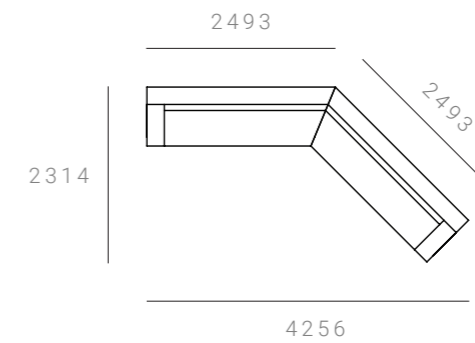

3710 W x 2088 D x 845 H mm
Seat height 425 mm

2.5 SEATER + 3 SEATER

CAB-MOD-135-2.5S-3S-HFX

3936 W x 2314 D x 845 H mm
Seat height 425 mm

Cabin Modular Lounge – 135°

CONFIGURATIONS & DIMENSIONS

3 SEATER + 2 SEATER

CAB-MOD-135-3S-2S-HFX

3782 W x 1841 D x 845 H mm
Seat height 425 mm

3 SEATER + 2.5 SEATER

CAB-MOD-135-3S-2.5S-HFX

4030 W x 2088 D x 845 H mm
Seat height 425 mm

3 SEATER + 3 SEATER

CAB-MOD-135-3S-3S-HFX

4256 W x 2314 D x 845 H mm
Seat height 425 mm

Cabin Modular Lounge – 90°

CONFIGURATIONS & DIMENSIONS

2 SEATER + 2 SEATER

CAB-MOD-90-2S-2S-HFX

2280 W x 2280 D x 845 H mm
Seat height 425 mm

2 SEATER + 2.5 SEATER

CAB-MOD-90-2S-2.5S-HFX

2280 W x 2630 D x 845 H mm
Seat height 425 mm

2 SEATER + 3 SEATER

CAB-MOD-90-2S-3S-HFX

2280 W x 2950 D x 845 H mm
Seat height 425 mm

2.5 SEATER + 2 SEATER

CAB-MOD-90-2.5S-2S-HFX

2630 W x 2280 D x 845 H mm
Seat height 425 mm

2.5 SEATER + 2.5 SEATER

CAB-MOD-90-2.5S-2.5S-HFX