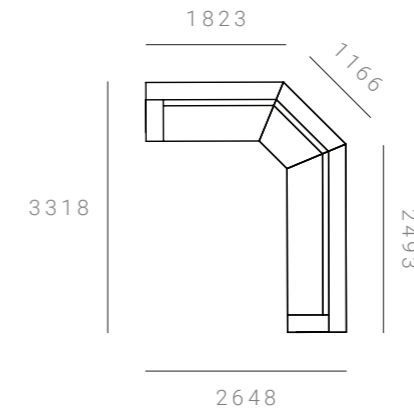

2630 W x 2630 D x 845 H mm
Seat height 425 mm

2.5 SEATER + 3 SEATER

CAB-MOD-90-2.5S-3S-HFX

2630 W x 2950 D x 845 H mm
Seat height 425 mm

Cabin Modular Lounge – 90°

CONFIGURATIONS & DIMENSIONS

3 SEATER + 2 SEATER

CAB-MOD-90-3S-2S-HFX

2950 W x 2280 D x 845 H mm
Seat height 425 mm

3 SEATER + 2.5 SEATER

CAB-MOD-90-3S-2.5S-HFX

2950 W x 2630 D x 845 H mm
Seat height 425 mm

3 SEATER + 3 SEATER

CAB-MOD-90-3S-3S-HFX

2950 W x 2950 D x 845 H mm
Seat height 425 mm

Cabin Modular Lounge – Soft 90°

CONFIGURATIONS & DIMENSIONS

2 SEATER + 1 SEATER + 2 SEATER

CAB-MOD-S90-2S-1S-2S-HFX

2648 W x 2648 D x 845 H mm
Seat height 425 mm

2 SEATER + 1 SEATER + 2.5 SEATER

CAB-MOD-S90-2S-1S-2.5S-HFX

2648 W x 2998 D x 845 H mm
Seat height 425 mm

2 SEATER + 1 SEATER + 3 SEATER

CAB-MOD-S90-2S-1S-3S-HFX

2648 W x 3318 D x 845 H mm
Seat height 425 mm

2 SEATER + 2 SEATER + 2 SEATER

CAB-MOD-S90-2S-2S-2S-HFX

3178 W x 3178 D x 845 H mm
Seat height 425 mm