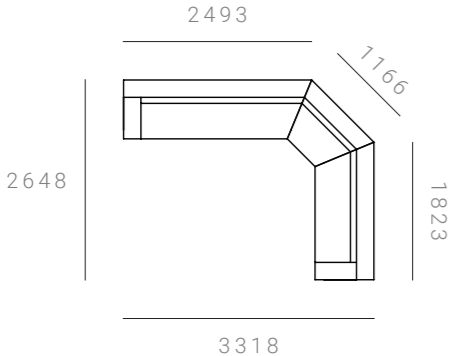

2998 W x 2998 D x 845 H mm
Seat height 425 mm

2.5 SEATER + 1 SEATER + 3 SEATER

CAB-MOD-S90-2.5S-1S-3S-HFX

2998 W x 3318 D x 845 H mm
Seat height 425 mm

2.5 SEATER + 2 SEATER + 2 SEATER

CAB-MOD-S90-2.5S-2S-2S-HFX

3528 W x 3178 D x 845 H mm
Seat height 425 mm

2.5 SEATER + 2 SEATER + 2.5 SEATER

CAB-MOD-S90-2.5S-2S-2.5S-HFX

3528 W x 3528 D x 845 H mm
Seat height 425 mm

2.5 SEATER + 2 SEATER + 3 SEATER

CAB-MOD-S90-2.5S-2S-3S-HFX

3528 W x 3848 D x 845 H mm
Seat height 425 mm

Cabin Modular Lounge – Soft 90°

CONFIGURATIONS & DIMENSIONS

3 SEATER + 1 SEATER + 2 SEATER

CAB-MOD-S90-3S-1S-2S-HFX

3318 W x 2648 D x 845 H mm
Seat height 425 mm

3 SEATER + 1 SEATER + 2.5 SEATER

CAB-MOD-S90-3S-1S-2.5S-HFX

3318 W x 2998 D x 845 H mm
Seat height 425 mm

3 SEATER + 1 SEATER + 3 SEATER

CAB-MOD-S90-3S-1S-3S-HFX

3318 W x 3318 D x 845 H mm
Seat height 425 mm