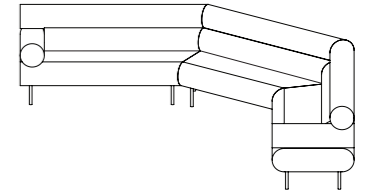

2630 W x 2630 D x 845 H mm
Seat height 425 mm

2.5 SEATER + 3 SEATER

CAB-MOD-90-2.5S-3S-HFX

2630 W x 2950 D x 845 H mm
Seat height 425 mm

Cabin Modular Lounge – 90°

CONFIGURATIONS & DIMENSIONS

3 SEATER + 2 SEATER

CAB-MOD-90-3S-2S-HFX

2950 W x 2280 D x 845 H mm
Seat height 425 mm

3 SEATER + 2.5 SEATER

CAB-MOD-90-3S-2.5S-HFX

2950 W x 2630 D x 845 H mm
Seat height 425 mm

3 SEATER + 3 SEATER

CAB-MOD-90-3S-3S-HFX

2950 W x 2950 D x 845 H mm
Seat height 425 mm

Cabin Modular Lounge – Soft 90°

CONFIGURATIONS & DIMENSIONS

2 SEATER + 1 SEATER + 2 SEATER

CAB-MOD-S90-2S-1S-2S-HFX

2648 W x 2648 D x 845 H mm
Seat height 425 mm

2 SEATER + 1 SEATER + 2.5 SEATER

CAB-MOD-S90-2S-1S-2.5S-HFX