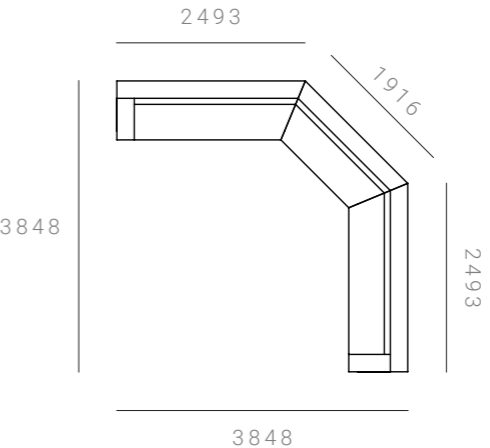

3 SEATER + 2 SEATER + 3 SEATER

CAB-MOD-S90-3S-2S-3S-HFX

3848 W x 3848 D x 845 H mm
Seat height 425 mm