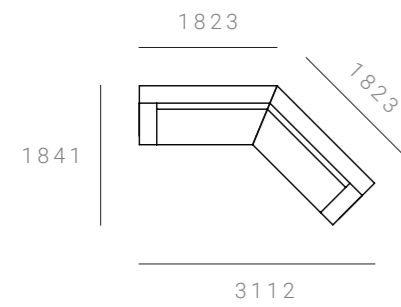

The Confetti Modular Range is available with three different layouts to best suit the aesthetic of your space.

CABIN MODULAR LOUNGE – 135°

CABIN MODULAR LOUNGE – 90°

CABIN MODULAR LOUNGE – SOFT 90°

Modules & Measurements

Cabin Modular Lounge – 135°

CONFIGURATIONS & DIMENSIONS

2 SEATER + 2 SEATER

CAB-MOD-135-2S-2S-HFX

3112 W x 1841 D x 845 H mm
Seat height 425 mm

2 SEATER + 2.5 SEATER

CAB-MOD-135-2S-2.5S-HFX

3360 W x 2088 D x 845 H mm
Seat height 425 mm

2 SEATER + 3 SEATER

CAB-MOD-135-2S-3S-HFX

3586 W x 2314 D x 845 H mm
Seat height 425 mm

2.5 SEATER + 2 SEATER

CAB-MOD-135-2.5S-2S-HFX

3462 W x 1841 D x 845 H mm
Seat height 425 mm

2.5 SEATER + 2.5 SEATER

CAB-MOD-135-2.5S-2.5S-HFX