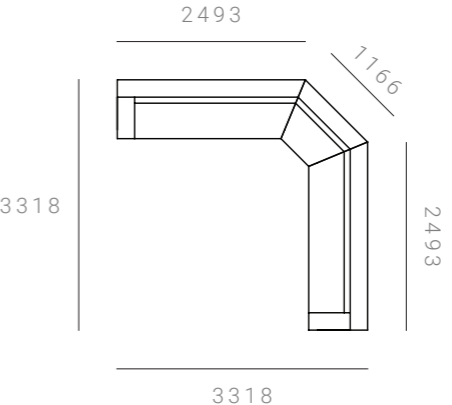

3710 W x 2088 D x 845 H mm
Seat height 425 mm

2.5 SEATER + 3 SEATER

CAB-MOD-135-2.5S-3S-HFX

3936 W x 2314 D x 845 H mm
Seat height 425 mm

Cabin Modular Lounge – 135°

CONFIGURATIONS & DIMENSIONS

3 SEATER + 2 SEATER

3528 W x 3848 D x 845 H mm
Seat height 425 mm

Cabin Modular Lounge – Soft 90°

CONFIGURATIONS & DIMENSIONS

3 SEATER + 1 SEATER + 2 SEATER

CAB-MOD-S90-3S-1S-2S-HFX

3318 W x 2648 D x 845 H mm
Seat height 425 mm

3 SEATER + 1 SEATER + 2.5 SEATER

CAB-MOD-S90-3S-1S-2.5S-HFX

3318 W x 2998 D x 845 H mm
Seat height 425 mm

3 SEATER + 1 SEATER + 3 SEATER

CAB-MOD-S90-3S-1S-3S-HFX

3318 W x 3318 D x 845 H mm
Seat height 425 mm

3 SEATER + 2 SEATER + 2 SEATER

CAB-MOD-S90-3S-2S-2S-HFX

3848 W x 3178 D x 845 H mm
Seat height 425 mm

3 SEATER + 2 SEATER + 2.5 SEATER

CAB-MOD-S90-3S-2S-2.5S-HFX

3848 W x 3528 D x 845 H mm
Seat height 425 mm