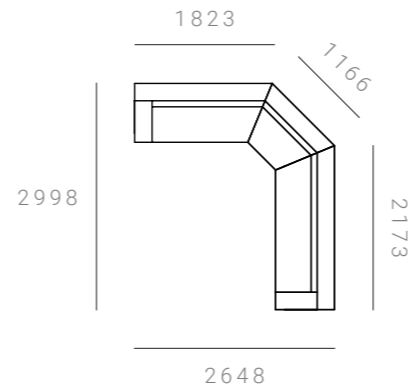

2630 W x 2630 D x 845 H mm
Seat height 425 mm

2.5 SEATER + 3 SEATER

CAB-MOD-90-2.5S-3S-HFX

2630 W x 2950 D x 845 H mm
Seat height 425 mm

Cabin Modular Lounge – 90°

CONFIGURATIONS & DIMENSIONS

3 SEATER + 2 SEATER

CAB-MOD-90-3S-2S-HFX

2950 W x 2280 D x 845 H mm
Seat height 425 mm

3 SEATER + 2.5 SEATER

CAB-MOD-90-3S-2.5S-HFX

2950 W x 2630 D x 845 H mm
Seat height 425 mm

3 SEATER + 3 SEATER

CAB-MOD-90-3S-3S-HFX

2950 W x 2950 D x 845 H mm
Seat height 425 mm

Cabin Modular Lounge – Soft 90°

CONFIGURATIONS & DIMENSIONS

2 SEATER + 1 SEATER + 2 SEATER

CAB-MOD-S90-2S-1S-2S-HFX

2648 W x 2648 D x 845 H mm
Seat height 425 mm

2 SEATER + 1 SEATER + 2.5 SEATER

CAB-MOD-S90-2S-1S-2.5S-HFX

2648 W x 2998 D x 845 H mm
Seat height 425 mm

2 SEATER + 1 SEATER + 3 SEATER

CAB-MOD-S90-2S-1S-3S-HFX

2648 W x 3318 D x 845 H mm
Seat height 425 mm

2 SEATER + 2 SEATER + 2 SEATER

CAB-MOD-S90-2S-2S-2S-HFX

3178 W x 3178 D x 845 H mm
Seat height 425 mm