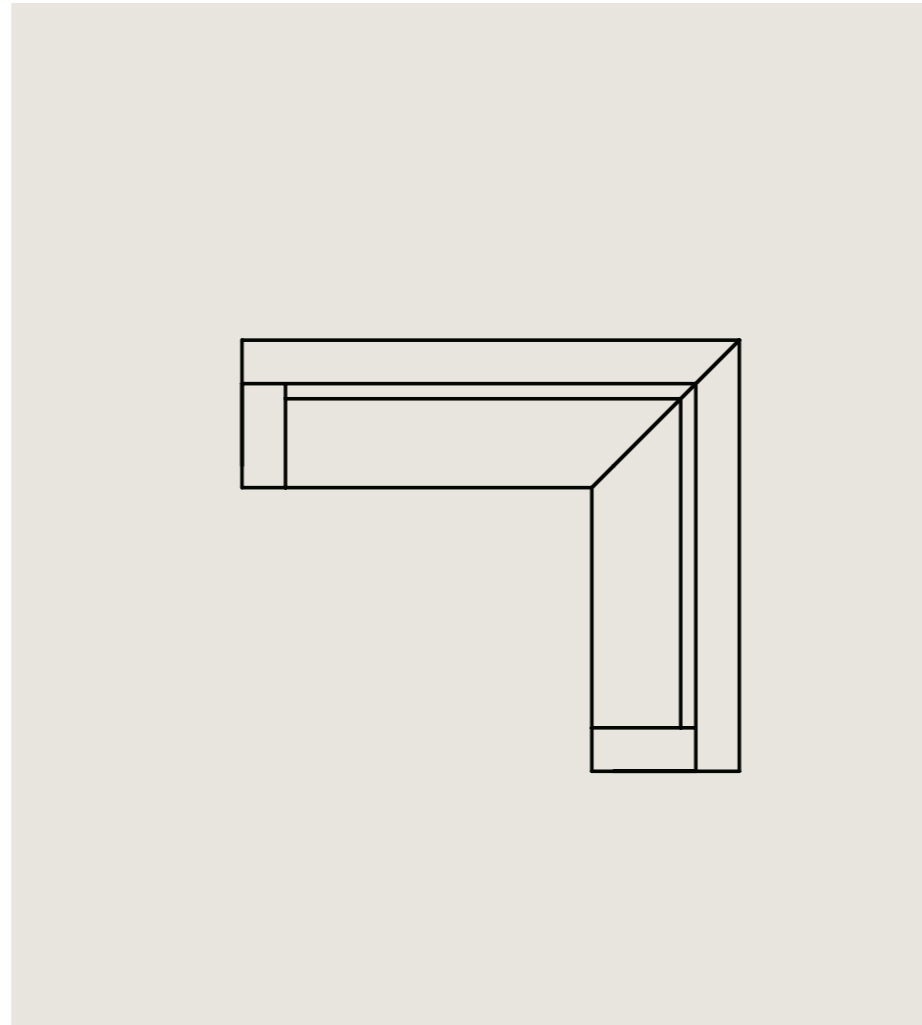

CABIN MODULAR LOUNGE – 90°