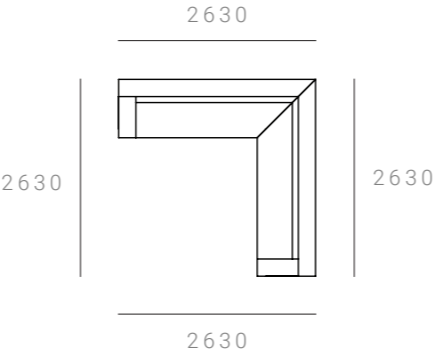

Cabin Modular Lounge – 90°

CONFIGURATIONS & DIMENSIONS

2 SEATER + 2 SEATER

CAB-MOD-90-2S-2S-HFX

2280 W x 2280 D x 845 H mm
Seat height 425 mm

2 SEATER + 2.5 SEATER

CAB-MOD-90-2S-2.5S-HFX

2280 W x 2630 D x 845 H mm
Seat height 425 mm

2 SEATER + 3 SEATER

CAB-MOD-90-2S-3S-HFX

2280 W x 2950 D x 845 H mm
Seat height 425 mm

2.5 SEATER + 2 SEATER

CAB-MOD-90-2.5S-2S-HFX

2630 W x 2280 D x 845 H mm
Seat height 425 mm

2.5 SEATER + 2.5 SEATER

CAB-MOD-90-2.5S-2.5S-HFX

2630 W x 2630 D x 845 H mm
Seat height 425 mm

2.5 SEATER + 3 SEATER

CAB-MOD-90-2.5S-3S-HFX

2630 W x 2950 D x 845 H mm
Seat height 425 mm

Cabin Modular Lounge – 90°

CONFIGURATIONS & DIMENSIONS

3 SEATER + 2 SEATER