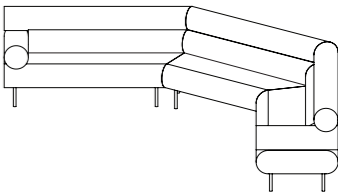

3528 W x 3178 D x 845 H mm
Seat height 425 mm

2.5 SEATER + 2 SEATER + 2.5 SEATER

CAB-MOD-S90-2.5S-2S-2.5S-HFX

3528 W x 3528 D x 845 H mm
Seat height 425 mm

2.5 SEATER + 2 SEATER + 3 SEATER

CAB-MOD-S90-2.5S-2S-3S-HFX

3528 W x 3848 D x 845 H mm
Seat height 425 mm

Cabin Modular Lounge – Soft 90°

CONFIGURATIONS & DIMENSIONS

3 SEATER + 1 SEATER + 2 SEATER

CAB-MOD-S90-3S-1S-2S-HFX

3318 W x 2648 D x 845 H mm
Seat height 425 mm