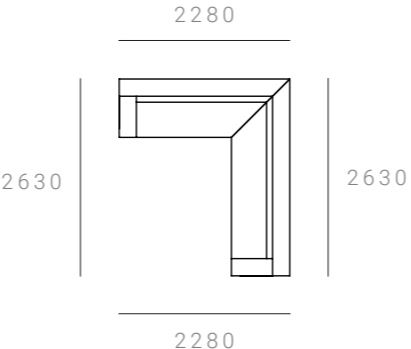

3710 W x 2088 D x 845 H mm
Seat height 425 mm

2.5 SEATER + 3 SEATER

CAB-MOD-135-2.5S-3S-HFX

3936 W x 2314 D x 845 H mm
Seat height 425 mm

Cabin Modular Lounge – 135°

CONFIGURATIONS & DIMENSIONS

3 SEATER + 2 SEATER

CAB-MOD-135-3S-2S-HFX

3782 W x 1841 D x 845 H mm
Seat height 425 mm

3 SEATER + 2.5 SEATER

CAB-MOD-135-3S-2.5S-HFX

4030 W x 2088 D x 845 H mm
Seat height 425 mm

3 SEATER + 3 SEATER

CAB-MOD-135-3S-3S-HFX

4256 W x 2314 D x 845 H mm
Seat height 425 mm

Cabin Modular Lounge – 90°

CONFIGURATIONS & DIMENSIONS

2 SEATER + 2 SEATER

CAB-MOD-90-2S-2S-HFX

2280 W x 2280 D x 845 H mm
Seat height 425 mm

2 SEATER + 2.5 SEATER

CAB-MOD-90-2S-2.5S-HFX

2280 W x 2630 D x 845 H mm
Seat height 425 mm

2 SEATER + 3 SEATER

CAB-MOD-90-2S-3S-HFX

2280 W x 2950 D x 845 H mm
Seat height 425 mm

2.5 SEATER + 2 SEATER

CAB-MOD-90-2.5S-2S-HFX

2630 W x 2280 D x 845 H mm
Seat height 425 mm

2.5 SEATER + 2.5 SEATER

CAB-MOD-90-2.5S-2.5S-HFX