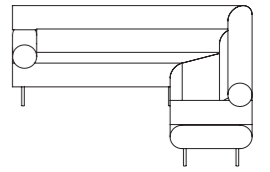

2 SEATER + 3 SEATER

CAB-MOD-90-2S-3S-HFX

2280 W x 2950 D x 845 H mm
Seat height 425 mm

2.5 SEATER + 2 SEATER

CAB-MOD-90-2.5S-2S-HFX

2630 W x 2280 D x 845 H mm
Seat height 425 mm

2.5 SEATER + 2.5 SEATER

CAB-MOD-90-2.5S-2.5S-HFX

2630 W x 2630 D x 845 H mm
Seat height 425 mm

2.5 SEATER + 3 SEATER

CAB-MOD-90-2.5S-3S-HFX

2630 W x 2950 D x 845 H mm
Seat height 425 mm

Cabin Modular Lounge – 90°

CONFIGURATIONS & DIMENSIONS

3 SEATER + 2 SEATER

CAB-MOD-90-3S-2S-HFX

2950 W x 2280 D x 845 H mm
Seat height 425 mm

3 SEATER + 2.5 SEATER

CAB-MOD-90-3S-2.5S-HFX

2950 W x 2630 D x 845 H mm
Seat height 425 mm

3 SEATER + 3 SEATER

CAB-MOD-90-3S-3S-HFX

2950 W x 2950 D x 845 H mm
Seat height 425 mm