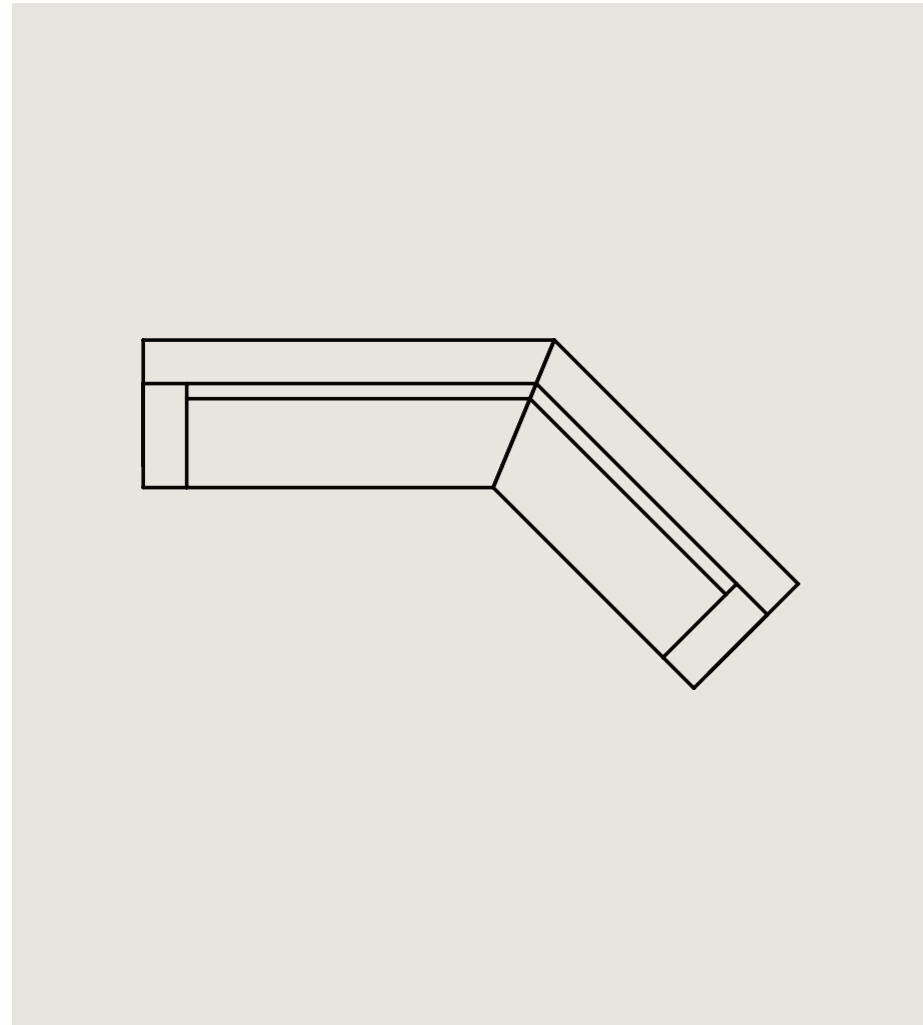

Choose Your Configuration

The Confetti Modular Range is available with three different layouts to best suit the aesthetic of your space.

CABIN MODULAR LOUNGE – 135°