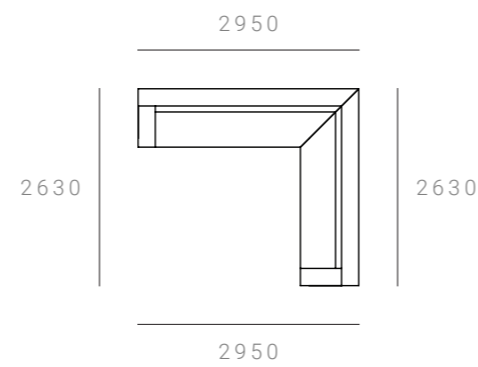

2 SEATER + 3 SEATER

CAB-MOD-90-2S-3S-HFX

2280 W x 2950 D x 845 H mm
Seat height 425 mm

2.5 SEATER + 2 SEATER

CAB-MOD-90-2.5S-2S-HFX

2630 W x 2280 D x 845 H mm
Seat height 425 mm

2.5 SEATER + 2.5 SEATER

CAB-MOD-90-2.5S-2.5S-HFX

2630 W x 2630 D x 845 H mm
Seat height 425 mm

2.5 SEATER + 3 SEATER

CAB-MOD-90-2.5S-3S-HFX

2630 W x 2950 D x 845 H mm
Seat height 425 mm

Cabin Modular Lounge – 90°

CONFIGURATIONS & DIMENSIONS

3 SEATER + 2 SEATER

CAB-MOD-90-3S-2S-HFX

2950 W x 2280 D x 845 H mm
Seat height 425 mm

3 SEATER + 2.5 SEATER

CAB-MOD-90-3S-2.5S-HFX

2950 W x 2630 D x 845 H mm
Seat height 425 mm

3 SEATER + 3 SEATER

CAB-MOD-90-3S-3S-HFX

2950 W x 2950 D x 845 H mm
Seat height 425 mm