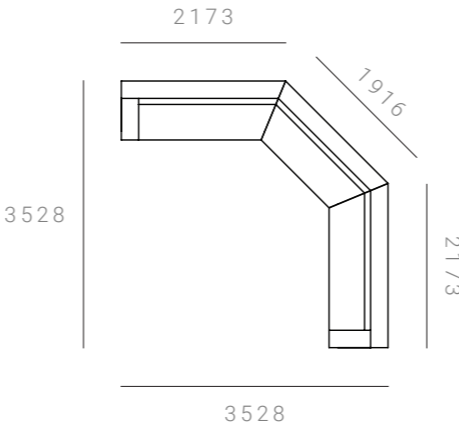

2630 W x 2630 D x 845 H mm
Seat height 425 mm

2.5 SEATER + 3 SEATER

CAB-MOD-90-2.5S-3S-HFX

2630 W x 2950 D x 845 H mm
Seat height 425 mm

Cabin Modular Lounge – 90°

CONFIGURATIONS & DIMENSIONS

3 SEATER + 2 SEATER

Cabin Modular Lounge – Soft 90°

CONFIGURATIONS & DIMENSIONS

2.5 SEATER + 1 SEATER + 2 SEATER

CAB-MOD-S90-2.5S-1S-2S-HFX

2998 W x 2648 D x 845 H mm
Seat height 425 mm

2.5 SEATER + 1 SEATER + 2.5 SEATER

CAB-MOD-S90-2.5S-1S-2.5S-HFX

2998 W x 2998 D x 845 H mm
Seat height 425 mm

2.5 SEATER + 1 SEATER + 3 SEATER

CAB-MOD-S90-2.5S-1S-3S-HFX

2998 W x 3318 D x 845 H mm
Seat height 425 mm

2.5 SEATER + 2 SEATER + 2 SEATER

CAB-MOD-S90-2.5S-2S-2S-HFX

3528 W x 3178 D x 845 H mm
Seat height 425 mm

2.5 SEATER + 2 SEATER + 2.5 SEATER

CAB-MOD-S90-2.5S-2S-2.5S-HFX

3528 W x 3528 D x 845 H mm
Seat height 425 mm

2.5 SEATER + 2 SEATER + 3 SEATER

CAB-MOD-S90-2.5S-2S-3S-HFX