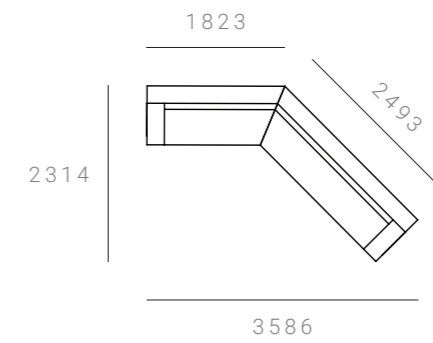

Cabin Modular Lounge – 135°

CONFIGURATIONS & DIMENSIONS

2 SEATER + 2 SEATER

CAB-MOD-135-2S-2S-HFX

3112 W x 1841 D x 845 H mm
Seat height 425 mm

2 SEATER + 2.5 SEATER

CAB-MOD-135-2S-2.5S-HFX

3360 W x 2088 D x 845 H mm
Seat height 425 mm

2 SEATER + 3 SEATER

CAB-MOD-135-2S-3S-HFX

3586 W x 2314 D x 845 H mm
Seat height 425 mm

2.5 SEATER + 2 SEATER

CAB-MOD-135-2.5S-2S-HFX

3462 W x 1841 D x 845 H mm
Seat height 425 mm

2.5 SEATER + 2.5 SEATER

CAB-MOD-135-2.5S-2.5S-HFX

3710 W x 2088 D x 845 H mm
Seat height 425 mm

2.5 SEATER + 3 SEATER

CAB-MOD-135-2.5S-3S-HFX

3936 W x 2314 D x 845 H mm
Seat height 425 mm

Cabin Modular Lounge – 135°

CONFIGURATIONS & DIMENSIONS

3 SEATER + 2 SEATER

2998 W x 2998 D x 845 H mm
Seat height 425 mm

2.5 SEATER + 1 SEATER + 3 SEATER

CAB-MOD-S90-2.5S-1S-3S-HFX

2998 W x 3318 D x 845 H mm
Seat height 425 mm

2.5 SEATER + 2 SEATER + 2 SEATER

CAB-MOD-S90-2.5S-2S-2S-HFX