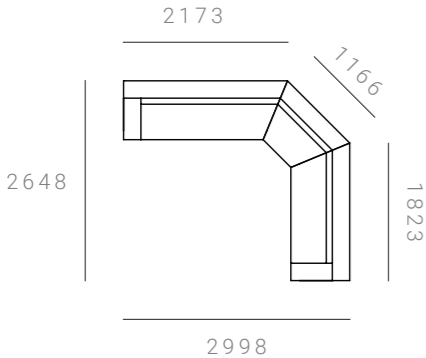

2648 W x 2998 D x 845 H mm
Seat height 425 mm

2 SEATER + 1 SEATER + 3 SEATER

CAB-MOD-S90-2S-1S-3S-HFX

2648 W x 3318 D x 845 H mm
Seat height 425 mm

2 SEATER + 2 SEATER + 2 SEATER

CAB-MOD-S90-2S-2S-2S-HFX

3178 W x 3178 D x 845 H mm
Seat height 425 mm

2 SEATER + 2 SEATER + 2.5 SEATER

CAB-MOD-S90-2S-2S-2.5S-HFX

3178 W x 3528 D x 845 H mm
Seat height 425 mm

2 SEATER + 2 SEATER + 3 SEATER

CAB-MOD-S90-2S-2S-3S-HFX

3178 W x 3848 D x 845 H mm
Seat height 425 mm

Cabin Modular Lounge – Soft 90°

CONFIGURATIONS & DIMENSIONS

2.5 SEATER + 1 SEATER + 2 SEATER

CAB-MOD-S90-2.5S-1S-2S-HFX

2998 W x 2648 D x 845 H mm
Seat height 425 mm

2.5 SEATER + 1 SEATER + 2.5 SEATER

CAB-MOD-S90-2.5S-1S-2.5S-HFX

2998 W x 2998 D x 845 H mm
Seat height 425 mm

2.5 SEATER + 1 SEATER + 3 SEATER

CAB-MOD-S90-2.5S-1S-3S-HFX

2998 W x 3318 D x 845 H mm
Seat height 425 mm

2.5 SEATER + 2 SEATER + 2 SEATER

CAB-MOD-S90-2.5S-2S-2S-HFX