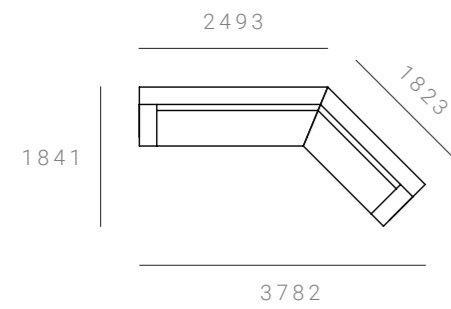

Cabin Modular Lounge – 135°

CONFIGURATIONS & DIMENSIONS

2 SEATER + 2 SEATER

CAB-MOD-135-2S-2S-HFX

3112 W x 1841 D x 845 H mm
Seat height 425 mm

2 SEATER + 2.5 SEATER

CAB-MOD-135-2S-2.5S-HFX

3360 W x 2088 D x 845 H mm
Seat height 425 mm

2 SEATER + 3 SEATER

CAB-MOD-135-2S-3S-HFX

3586 W x 2314 D x 845 H mm
Seat height 425 mm

2.5 SEATER + 2 SEATER

CAB-MOD-135-2.5S-2S-HFX

3462 W x 1841 D x 845 H mm
Seat height 425 mm

2.5 SEATER + 2.5 SEATER

CAB-MOD-135-2.5S-2.5S-HFX

3710 W x 2088 D x 845 H mm
Seat height 425 mm

2.5 SEATER + 3 SEATER

CAB-MOD-135-2.5S-3S-HFX

3936 W x 2314 D x 845 H mm
Seat height 425 mm

Cabin Modular Lounge – 135°

CONFIGURATIONS & DIMENSIONS

3 SEATER + 2 SEATER

CAB-MOD-135-3S-2S-HFX

3782 W x 1841 D x 845 H mm
Seat height 425 mm

3 SEATER + 2.5 SEATER

CAB-MOD-135-3S-2.5S-HFX

4030 W x 2088 D x 845 H mm
Seat height 425 mm

3 SEATER + 3 SEATER

CAB-MOD-135-3S-3S-HFX

4256 W x 2314 D x 845 H mm
Seat height 425 mm