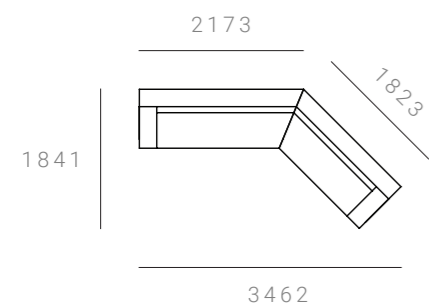

Cabin Modular Lounge – 135°

CONFIGURATIONS & DIMENSIONS

2 SEATER + 2 SEATER

CAB-MOD-135-2S-2S-HFX

3112 W x 1841 D x 845 H mm
Seat height 425 mm

2 SEATER + 2.5 SEATER

CAB-MOD-135-2S-2.5S-HFX

3360 W x 2088 D x 845 H mm
Seat height 425 mm

2 SEATER + 3 SEATER

CAB-MOD-135-2S-3S-HFX

3586 W x 2314 D x 845 H mm
Seat height 425 mm

2.5 SEATER + 2 SEATER

CAB-MOD-135-2.5S-2S-HFX

3462 W x 1841 D x 845 H mm
Seat height 425 mm

2.5 SEATER + 2.5 SEATER

CAB-MOD-135-2.5S-2.5S-HFX

3710 W x 2088 D x 845 H mm
Seat height 425 mm

2.5 SEATER + 3 SEATER

CAB-MOD-135-2.5S-3S-HFX

3936 W x 2314 D x 845 H mm
Seat height 425 mm

Cabin Modular Lounge – 135°

CONFIGURATIONS & DIMENSIONS

3 SEATER + 2 SEATER

CAB-MOD-135-3S-2S-HFX

3782 W x 1841 D x 845 H mm
Seat height 425 mm

3 SEATER + 2.5 SEATER

CAB-MOD-135-3S-2.5S-HFX

4030 W x 2088 D x 845 H mm
Seat height 425 mm

3 SEATER + 3 SEATER

CAB-MOD-135-3S-3S-HFX

4256 W x 2314 D x 845 H mm
Seat height 425 mm