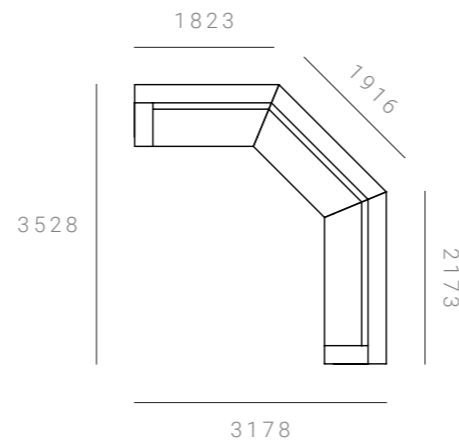

CAB-MOD-90-3S-2S-HFX

2950 W x 2280 D x 845 H mm
Seat height 425 mm

3 SEATER + 2.5 SEATER

CAB-MOD-90-3S-2.5S-HFX

2950 W x 2630 D x 845 H mm
Seat height 425 mm

3 SEATER + 3 SEATER

CAB-MOD-90-3S-3S-HFX

2950 W x 2950 D x 845 H mm
Seat height 425 mm

Cabin Modular Lounge – Soft 90°

CONFIGURATIONS & DIMENSIONS

2 SEATER + 1 SEATER + 2 SEATER

CAB-MOD-S90-2S-1S-2S-HFX

2648 W x 2648 D x 845 H mm
Seat height 425 mm

2 SEATER + 1 SEATER + 2.5 SEATER

CAB-MOD-S90-2S-1S-2.5S-HFX

2648 W x 2998 D x 845 H mm
Seat height 425 mm

2 SEATER + 1 SEATER + 3 SEATER

CAB-MOD-S90-2S-1S-3S-HFX

2648 W x 3318 D x 845 H mm
Seat height 425 mm

2 SEATER + 2 SEATER + 2 SEATER

CAB-MOD-S90-2S-2S-2S-HFX

3178 W x 3178 D x 845 H mm
Seat height 425 mm

2 SEATER + 2 SEATER + 2.5 SEATER

CAB-MOD-S90-2S-2S-2.5S-HFX

3178 W x 3528 D x 845 H mm
Seat height 425 mm

2 SEATER + 2 SEATER + 3 SEATER

CAB-MOD-S90-2S-2S-3S-HFX

3178 W x 3848 D x 845 H mm
Seat height 425 mm