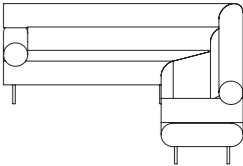

3710 W x 2088 D x 845 H mm
Seat height 425 mm

2.5 SEATER + 3 SEATER

CAB-MOD-135-2.5S-3S-HFX

3936 W x 2314 D x 845 H mm
Seat height 425 mm

Cabin Modular Lounge – 135°

CONFIGURATIONS & DIMENSIONS

3 SEATER + 2 SEATER

CAB-MOD-135-3S-2S-HFX

3782 W x 1841 D x 845 H mm
Seat height 425 mm

3 SEATER + 2.5 SEATER

CAB-MOD-135-3S-2.5S-HFX

4030 W x 2088 D x 845 H mm
Seat height 425 mm

3 SEATER + 3 SEATER

CAB-MOD-135-3S-3S-HFX

4256 W x 2314 D x 845 H mm
Seat height 425 mm

Cabin Modular Lounge – 90°

CONFIGURATIONS & DIMENSIONS

2 SEATER + 2 SEATER

CAB-MOD-90-2S-2S-HFX

2280 W x 2280 D x 845 H mm
Seat height 425 mm

2 SEATER + 2.5 SEATER

CAB-MOD-90-2S-2.5S-HFX

2280 W x 2630 D x 845 H mm
Seat height 425 mm