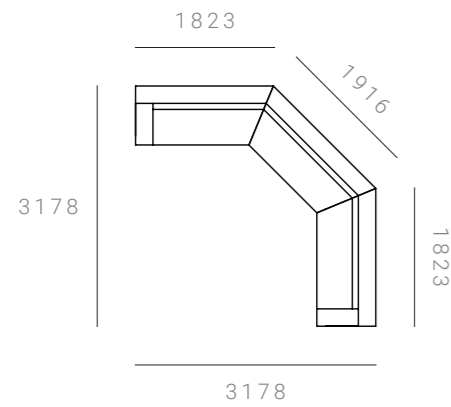

2630 W x 2630 D x 845 H mm
Seat height 425 mm

2.5 SEATER + 3 SEATER

CAB-MOD-90-2.5S-3S-HFX

2630 W x 2950 D x 845 H mm
Seat height 425 mm

Cabin Modular Lounge – 90°

CONFIGURATIONS & DIMENSIONS

3 SEATER + 2 SEATER

Cabin Modular Lounge – Soft 90°

CONFIGURATIONS & DIMENSIONS

2 SEATER + 1 SEATER + 2 SEATER

CAB-MOD-S90-2S-1S-2S-HFX

2648 W x 2648 D x 845 H mm
Seat height 425 mm

2 SEATER + 1 SEATER + 2.5 SEATER

CAB-MOD-S90-2S-1S-2.5S-HFX

2648 W x 2998 D x 845 H mm
Seat height 425 mm

2 SEATER + 1 SEATER + 3 SEATER

CAB-MOD-S90-2S-1S-3S-HFX

2648 W x 3318 D x 845 H mm
Seat height 425 mm

2 SEATER + 2 SEATER + 2 SEATER

CAB-MOD-S90-2S-2S-2S-HFX

3178 W x 3178 D x 845 H mm
Seat height 425 mm

2 SEATER + 2 SEATER + 2.5 SEATER

CAB-MOD-S90-2S-2S-2.5S-HFX

3178 W x 3528 D x 845 H mm
Seat height 425 mm

2 SEATER + 2 SEATER + 3 SEATER

CAB-MOD-S90-2S-2S-3S-HFX

3178 W x 3848 D x 845 H mm
Seat height 425 mm