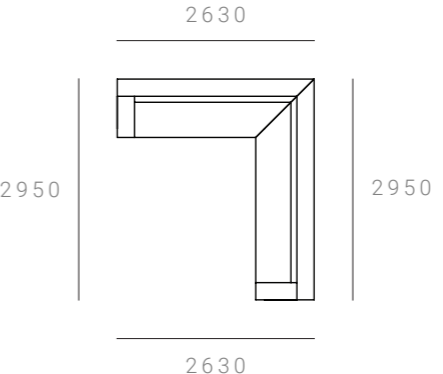

Cabin Modular Lounge – 90°

CONFIGURATIONS & DIMENSIONS

2 SEATER + 2 SEATER

CAB-MOD-90-2S-2S-HFX

2280 W x 2280 D x 845 H mm
Seat height 425 mm

2 SEATER + 2.5 SEATER

CAB-MOD-90-2S-2.5S-HFX

2280 W x 2630 D x 845 H mm
Seat height 425 mm

2 SEATER + 3 SEATER

CAB-MOD-90-2S-3S-HFX

2280 W x 2950 D x 845 H mm
Seat height 425 mm

2.5 SEATER + 2 SEATER

CAB-MOD-90-2.5S-2S-HFX

2630 W x 2280 D x 845 H mm
Seat height 425 mm

2.5 SEATER + 2.5 SEATER

CAB-MOD-90-2.5S-2.5S-HFX

2630 W x 2630 D x 845 H mm
Seat height 425 mm

2.5 SEATER + 3 SEATER

CAB-MOD-90-2.5S-3S-HFX

2630 W x 2950 D x 845 H mm
Seat height 425 mm

Cabin Modular Lounge – 90°

CONFIGURATIONS & DIMENSIONS

3 SEATER + 2 SEATER

CAB-MOD-90-3S-2S-HFX

2950 W x 2280 D x 845 H mm
Seat height 425 mm

3 SEATER + 2.5 SEATER

CAB-MOD-90-3S-2.5S-HFX

2950 W x 2630 D x 845 H mm
Seat height 425 mm

3 SEATER + 3 SEATER

CAB-MOD-90-3S-3S-HFX

2950 W x 2950 D x 845 H mm
Seat height 425 mm