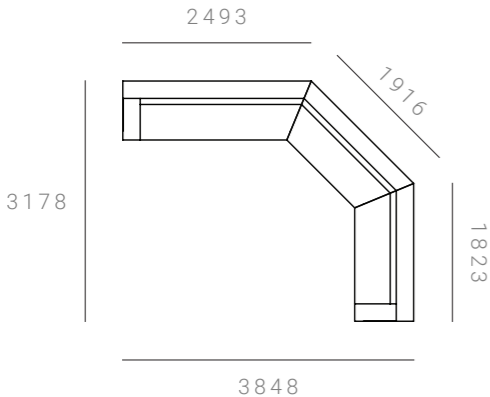

3528 W x 3848 D x 845 H mm
Seat height 425 mm

Cabin Modular Lounge – Soft 90°

CONFIGURATIONS & DIMENSIONS

3 SEATER + 1 SEATER + 2 SEATER

CAB-MOD-S90-3S-1S-2S-HFX

3318 W x 2648 D x 845 H mm
Seat height 425 mm

3 SEATER + 1 SEATER + 2.5 SEATER

CAB-MOD-S90-3S-1S-2.5S-HFX

3318 W x 2998 D x 845 H mm
Seat height 425 mm

3 SEATER + 1 SEATER + 3 SEATER

CAB-MOD-S90-3S-1S-3S-HFX

3318 W x 3318 D x 845 H mm
Seat height 425 mm

3 SEATER + 2 SEATER + 2 SEATER

CAB-MOD-S90-3S-2S-2S-HFX

3848 W x 3178 D x 845 H mm
Seat height 425 mm

3 SEATER + 2 SEATER + 2.5 SEATER

CAB-MOD-S90-3S-2S-2.5S-HFX

3848 W x 3528 D x 845 H mm
Seat height 425 mm