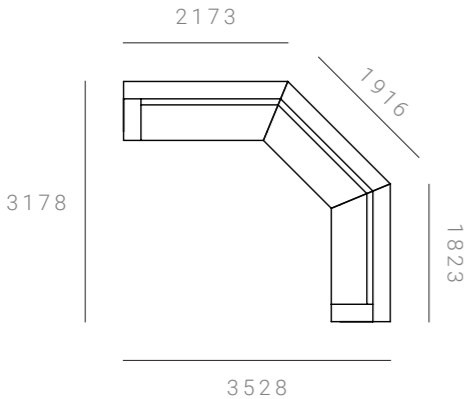

3710 W x 2088 D x 845 H mm
Seat height 425 mm

2.5 SEATER + 3 SEATER

CAB-MOD-135-2.5S-3S-HFX

3936 W x 2314 D x 845 H mm
Seat height 425 mm

Cabin Modular Lounge – 135°

CONFIGURATIONS & DIMENSIONS

3 SEATER + 2 SEATER

Cabin Modular Lounge – Soft 90°

CONFIGURATIONS & DIMENSIONS

2.5 SEATER + 1 SEATER + 2 SEATER

CAB-MOD-S90-2.5S-1S-2S-HFX

2998 W x 2648 D x 845 H mm
Seat height 425 mm

2.5 SEATER + 1 SEATER + 2.5 SEATER

CAB-MOD-S90-2.5S-1S-2.5S-HFX

2998 W x 2998 D x 845 H mm
Seat height 425 mm

2.5 SEATER + 1 SEATER + 3 SEATER

CAB-MOD-S90-2.5S-1S-3S-HFX

2998 W x 3318 D x 845 H mm
Seat height 425 mm

2.5 SEATER + 2 SEATER + 2 SEATER

CAB-MOD-S90-2.5S-2S-2S-HFX

3528 W x 3178 D x 845 H mm
Seat height 425 mm

2.5 SEATER + 2 SEATER + 2.5 SEATER

CAB-MOD-S90-2.5S-2S-2.5S-HFX

3528 W x 3528 D x 845 H mm
Seat height 425 mm

2.5 SEATER + 2 SEATER + 3 SEATER

CAB-MOD-S90-2.5S-2S-3S-HFX