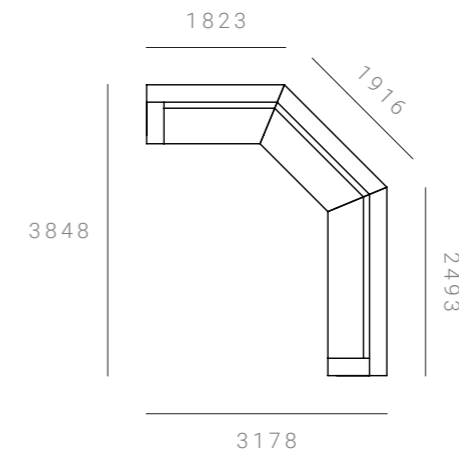

2648 W x 2998 D x 845 H mm
Seat height 425 mm

2 SEATER + 1 SEATER + 3 SEATER

CAB-MOD-S90-2S-1S-3S-HFX

2648 W x 3318 D x 845 H mm
Seat height 425 mm

2 SEATER + 2 SEATER + 2 SEATER

CAB-MOD-S90-2S-2S-2S-HFX

3178 W x 3178 D x 845 H mm
Seat height 425 mm

2 SEATER + 2 SEATER + 2.5 SEATER

CAB-MOD-S90-2S-2S-2.5S-HFX

3178 W x 3528 D x 845 H mm
Seat height 425 mm

2 SEATER + 2 SEATER + 3 SEATER

CAB-MOD-S90-2S-2S-3S-HFX

3178 W x 3848 D x 845 H mm
Seat height 425 mm

Cabin Modular Lounge – Soft 90°

CONFIGURATIONS & DIMENSIONS

2.5 SEATER + 1 SEATER + 2 SEATER

CAB-MOD-S90-2.5S-1S-2S-HFX

2998 W x 2648 D x 845 H mm
Seat height 425 mm

2.5 SEATER + 1 SEATER + 2.5 SEATER

CAB-MOD-S90-2.5S-1S-2.5S-HFX

2998 W x 2998 D x 845 H mm
Seat height 425 mm

2.5 SEATER + 1 SEATER + 3 SEATER

CAB-MOD-S90-2.5S-1S-3S-HFX

2998 W x 3318 D x 845 H mm
Seat height 425 mm

2.5 SEATER + 2 SEATER + 2 SEATER

CAB-MOD-S90-2.5S-2S-2S-HFX