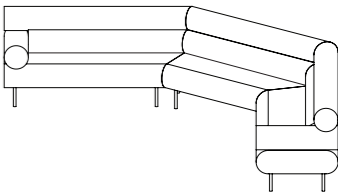

2 SEATER + 2 SEATER + 2.5 SEATER

CAB-MOD-S90-2S-2S-2.5S-HFX

3178 W x 3528 D x 845 H mm
Seat height 425 mm

2 SEATER + 2 SEATER + 3 SEATER

CAB-MOD-S90-2S-2S-3S-HFX

3178 W x 3848 D x 845 H mm
Seat height 425 mm

Cabin Modular Lounge – Soft 90°

CONFIGURATIONS & DIMENSIONS

2.5 SEATER + 1 SEATER + 2 SEATER

CAB-MOD-S90-2.5S-1S-2S-HFX

2998 W x 2648 D x 845 H mm
Seat height 425 mm

2.5 SEATER + 1 SEATER + 2.5 SEATER

CAB-MOD-S90-2.5S-1S-2.5S-HFX