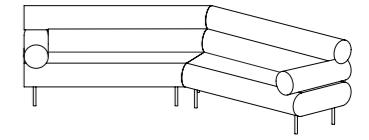

The Confetti Modular Range is available with three different layouts to best suit the aesthetic of your space.

CABIN MODULAR LOUNGE – 135°

CABIN MODULAR LOUNGE – 90°

CABIN MODULAR LOUNGE – SOFT 90°

Modules & Measurements

Cabin Modular Lounge – 135°

CONFIGURATIONS & DIMENSIONS

2 SEATER + 2 SEATER

CAB-MOD-135-2S-2S-HFX

3112 W x 1841 D x 845 H mm
Seat height 425 mm

2 SEATER + 2.5 SEATER

CAB-MOD-135-2S-2.5S-HFX

3360 W x 2088 D x 845 H mm
Seat height 425 mm

2 SEATER + 3 SEATER

CAB-MOD-135-2S-3S-HFX

3586 W x 2314 D x 845 H mm
Seat height 425 mm

2.5 SEATER + 2 SEATER

CAB-MOD-135-2.5S-2S-HFX

3462 W x 1841 D x 845 H mm
Seat height 425 mm

2.5 SEATER + 2.5 SEATER

CAB-MOD-135-2.5S-2.5S-HFX