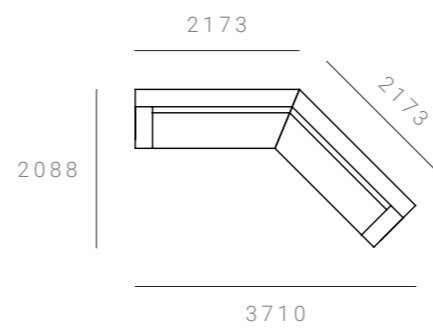

Cabin Modular Lounge – 135°

CONFIGURATIONS & DIMENSIONS

2 SEATER + 2 SEATER

CAB-MOD-135-2S-2S-HFX

3112 W x 1841 D x 845 H mm
Seat height 425 mm

2 SEATER + 2.5 SEATER

CAB-MOD-135-2S-2.5S-HFX

3360 W x 2088 D x 845 H mm
Seat height 425 mm

2 SEATER + 3 SEATER

CAB-MOD-135-2S-3S-HFX

3586 W x 2314 D x 845 H mm
Seat height 425 mm

2.5 SEATER + 2 SEATER

CAB-MOD-135-2.5S-2S-HFX

3462 W x 1841 D x 845 H mm
Seat height 425 mm

2.5 SEATER + 2.5 SEATER

CAB-MOD-135-2.5S-2.5S-HFX

3710 W x 2088 D x 845 H mm
Seat height 425 mm

2.5 SEATER + 3 SEATER

CAB-MOD-135-2.5S-3S-HFX

3936 W x 2314 D x 845 H mm
Seat height 425 mm

Cabin Modular Lounge – 135°

CONFIGURATIONS & DIMENSIONS

3 SEATER + 2 SEATER

CAB-MOD-135-3S-2S-HFX

3782 W x 1841 D x 845 H mm
Seat height 425 mm

3 SEATER + 2.5 SEATER

CAB-MOD-135-3S-2.5S-HFX

4030 W x 2088 D x 845 H mm
Seat height 425 mm

3 SEATER + 3 SEATER

CAB-MOD-135-3S-3S-HFX

4256 W x 2314 D x 845 H mm
Seat height 425 mm