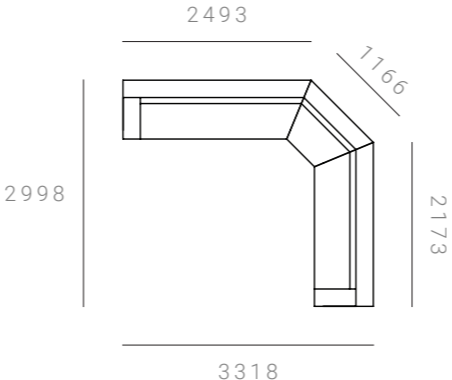

2998 W x 2998 D x 845 H mm
Seat height 425 mm

2.5 SEATER + 1 SEATER + 3 SEATER

CAB-MOD-S90-2.5S-1S-3S-HFX

2998 W x 3318 D x 845 H mm
Seat height 425 mm

2.5 SEATER + 2 SEATER + 2 SEATER

CAB-MOD-S90-2.5S-2S-2S-HFX

3528 W x 3178 D x 845 H mm
Seat height 425 mm

2.5 SEATER + 2 SEATER + 2.5 SEATER

CAB-MOD-S90-2.5S-2S-2.5S-HFX

3528 W x 3528 D x 845 H mm
Seat height 425 mm

2.5 SEATER + 2 SEATER + 3 SEATER

CAB-MOD-S90-2.5S-2S-3S-HFX

3528 W x 3848 D x 845 H mm
Seat height 425 mm

Cabin Modular Lounge – Soft 90°

CONFIGURATIONS & DIMENSIONS

3 SEATER + 1 SEATER + 2 SEATER

CAB-MOD-S90-3S-1S-2S-HFX

3318 W x 2648 D x 845 H mm
Seat height 425 mm

3 SEATER + 1 SEATER + 2.5 SEATER

CAB-MOD-S90-3S-1S-2.5S-HFX

3318 W x 2998 D x 845 H mm
Seat height 425 mm

3 SEATER + 1 SEATER + 3 SEATER

CAB-MOD-S90-3S-1S-3S-HFX

3318 W x 3318 D x 845 H mm
Seat height 425 mm