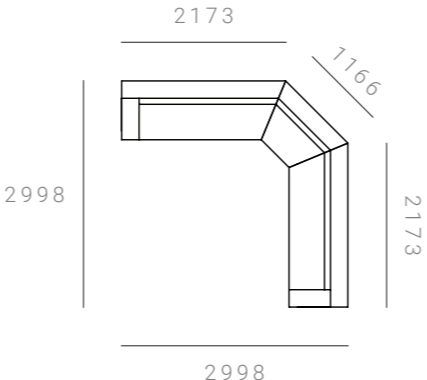

2648 W x 2998 D x 845 H mm
Seat height 425 mm

2 SEATER + 1 SEATER + 3 SEATER

CAB-MOD-S90-2S-1S-3S-HFX

2648 W x 3318 D x 845 H mm
Seat height 425 mm

2 SEATER + 2 SEATER + 2 SEATER

CAB-MOD-S90-2S-2S-2S-HFX

3178 W x 3178 D x 845 H mm
Seat height 425 mm

2 SEATER + 2 SEATER + 2.5 SEATER

CAB-MOD-S90-2S-2S-2.5S-HFX

3178 W x 3528 D x 845 H mm
Seat height 425 mm

2 SEATER + 2 SEATER + 3 SEATER

CAB-MOD-S90-2S-2S-3S-HFX

3178 W x 3848 D x 845 H mm
Seat height 425 mm

Cabin Modular Lounge – Soft 90°

CONFIGURATIONS & DIMENSIONS

2.5 SEATER + 1 SEATER + 2 SEATER

CAB-MOD-S90-2.5S-1S-2S-HFX

2998 W x 2648 D x 845 H mm
Seat height 425 mm

2.5 SEATER + 1 SEATER + 2.5 SEATER

CAB-MOD-S90-2.5S-1S-2.5S-HFX

2998 W x 2998 D x 845 H mm
Seat height 425 mm

2.5 SEATER + 1 SEATER + 3 SEATER

CAB-MOD-S90-2.5S-1S-3S-HFX

2998 W x 3318 D x 845 H mm
Seat height 425 mm

2.5 SEATER + 2 SEATER + 2 SEATER

CAB-MOD-S90-2.5S-2S-2S-HFX