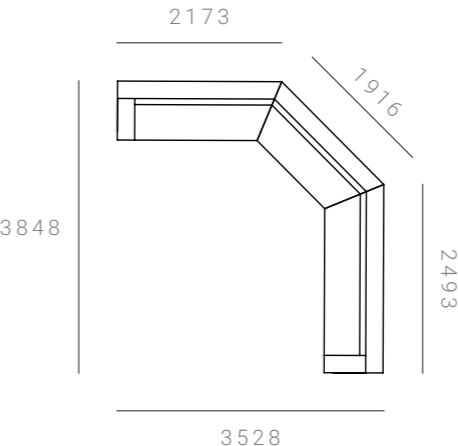

3710 W x 2088 D x 845 H mm
Seat height 425 mm

2.5 SEATER + 3 SEATER

CAB-MOD-135-2.5S-3S-HFX

3936 W x 2314 D x 845 H mm
Seat height 425 mm

Cabin Modular Lounge – 135°

CONFIGURATIONS & DIMENSIONS

3 SEATER + 2 SEATER

2998 W x 2998 D x 845 H mm
Seat height 425 mm

2.5 SEATER + 1 SEATER + 3 SEATER

CAB-MOD-S90-2.5S-1S-3S-HFX

2998 W x 3318 D x 845 H mm
Seat height 425 mm

2.5 SEATER + 2 SEATER + 2 SEATER

CAB-MOD-S90-2.5S-2S-2S-HFX

3528 W x 3178 D x 845 H mm
Seat height 425 mm

2.5 SEATER + 2 SEATER + 2.5 SEATER

CAB-MOD-S90-2.5S-2S-2.5S-HFX

3528 W x 3528 D x 845 H mm
Seat height 425 mm

2.5 SEATER + 2 SEATER + 3 SEATER

CAB-MOD-S90-2.5S-2S-3S-HFX

3528 W x 3848 D x 845 H mm
Seat height 425 mm

Cabin Modular Lounge – Soft 90°

CONFIGURATIONS & DIMENSIONS

3 SEATER + 1 SEATER + 2 SEATER

CAB-MOD-S90-3S-1S-2S-HFX

3318 W x 2648 D x 845 H mm
Seat height 425 mm