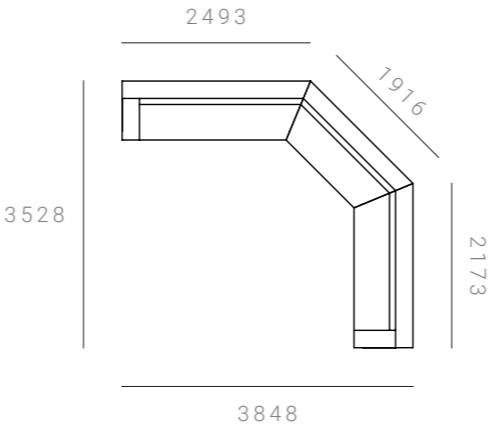

3 SEATER + 2 SEATER + 2 SEATER

CAB-MOD-S90-3S-2S-2S-HFX

3848 W x 3178 D x 845 H mm
Seat height 425 mm

3 SEATER + 2 SEATER + 2.5 SEATER

CAB-MOD-S90-3S-2S-2.5S-HFX

3848 W x 3528 D x 845 H mm
Seat height 425 mm