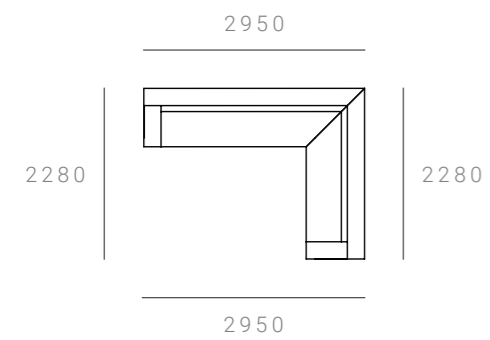

Cabin Modular Lounge – 90°

CONFIGURATIONS & DIMENSIONS

2 SEATER + 2 SEATER

CAB-MOD-90-2S-2S-HFX

2280 W x 2280 D x 845 H mm
Seat height 425 mm

2 SEATER + 2.5 SEATER

CAB-MOD-90-2S-2.5S-HFX

2280 W x 2630 D x 845 H mm
Seat height 425 mm

2 SEATER + 3 SEATER

CAB-MOD-90-2S-3S-HFX

2280 W x 2950 D x 845 H mm
Seat height 425 mm

2.5 SEATER + 2 SEATER

CAB-MOD-90-2.5S-2S-HFX

2630 W x 2280 D x 845 H mm
Seat height 425 mm

2.5 SEATER + 2.5 SEATER

CAB-MOD-90-2.5S-2.5S-HFX

2630 W x 2630 D x 845 H mm
Seat height 425 mm

2.5 SEATER + 3 SEATER

CAB-MOD-90-2.5S-3S-HFX

2630 W x 2950 D x 845 H mm
Seat height 425 mm

Cabin Modular Lounge – 90°

CONFIGURATIONS & DIMENSIONS

3 SEATER + 2 SEATER

CAB-MOD-90-3S-2S-HFX

2950 W x 2280 D x 845 H mm
Seat height 425 mm

3 SEATER + 2.5 SEATER

CAB-MOD-90-3S-2.5S-HFX

2950 W x 2630 D x 845 H mm
Seat height 425 mm

3 SEATER + 3 SEATER

CAB-MOD-90-3S-3S-HFX

2950 W x 2950 D x 845 H mm
Seat height 425 mm