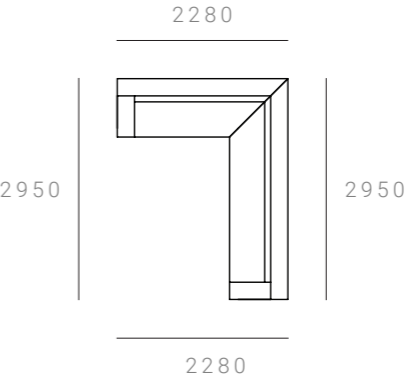

3710 W x 2088 D x 845 H mm
Seat height 425 mm

2.5 SEATER + 3 SEATER

CAB-MOD-135-2.5S-3S-HFX

3936 W x 2314 D x 845 H mm
Seat height 425 mm

Cabin Modular Lounge – 135°

CONFIGURATIONS & DIMENSIONS

3 SEATER + 2 SEATER

CAB-MOD-135-3S-2S-HFX

3782 W x 1841 D x 845 H mm
Seat height 425 mm

3 SEATER + 2.5 SEATER

CAB-MOD-135-3S-2.5S-HFX

4030 W x 2088 D x 845 H mm
Seat height 425 mm

3 SEATER + 3 SEATER

CAB-MOD-135-3S-3S-HFX

4256 W x 2314 D x 845 H mm
Seat height 425 mm

Cabin Modular Lounge – 90°

CONFIGURATIONS & DIMENSIONS

2 SEATER + 2 SEATER

CAB-MOD-90-2S-2S-HFX

2280 W x 2280 D x 845 H mm
Seat height 425 mm

2 SEATER + 2.5 SEATER

CAB-MOD-90-2S-2.5S-HFX

2280 W x 2630 D x 845 H mm
Seat height 425 mm

2 SEATER + 3 SEATER

CAB-MOD-90-2S-3S-HFX

2280 W x 2950 D x 845 H mm
Seat height 425 mm

2.5 SEATER + 2 SEATER

CAB-MOD-90-2.5S-2S-HFX

2630 W x 2280 D x 845 H mm
Seat height 425 mm

2.5 SEATER + 2.5 SEATER

CAB-MOD-90-2.5S-2.5S-HFX