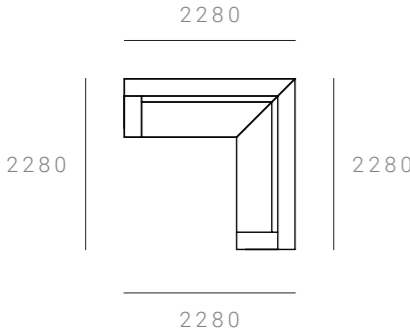

3710 W x 2088 D x 845 H mm
Seat height 425 mm

2.5 SEATER + 3 SEATER

CAB-MOD-135-2.5S-3S-HFX

3936 W x 2314 D x 845 H mm
Seat height 425 mm

Cabin Modular Lounge – 135°

CONFIGURATIONS & DIMENSIONS

3 SEATER + 2 SEATER

CAB-MOD-135-3S-2S-HFX

3782 W x 1841 D x 845 H mm
Seat height 425 mm

3 SEATER + 2.5 SEATER

CAB-MOD-135-3S-2.5S-HFX

4030 W x 2088 D x 845 H mm
Seat height 425 mm

3 SEATER + 3 SEATER

CAB-MOD-135-3S-3S-HFX

4256 W x 2314 D x 845 H mm
Seat height 425 mm

Cabin Modular Lounge – 90°

CONFIGURATIONS & DIMENSIONS

2 SEATER + 2 SEATER

CAB-MOD-90-2S-2S-HFX

2280 W x 2280 D x 845 H mm
Seat height 425 mm

2 SEATER + 2.5 SEATER

CAB-MOD-90-2S-2.5S-HFX

2280 W x 2630 D x 845 H mm
Seat height 425 mm

2 SEATER + 3 SEATER

CAB-MOD-90-2S-3S-HFX

2280 W x 2950 D x 845 H mm
Seat height 425 mm

2.5 SEATER + 2 SEATER

CAB-MOD-90-2.5S-2S-HFX

2630 W x 2280 D x 845 H mm
Seat height 425 mm

2.5 SEATER + 2.5 SEATER

CAB-MOD-90-2.5S-2.5S-HFX