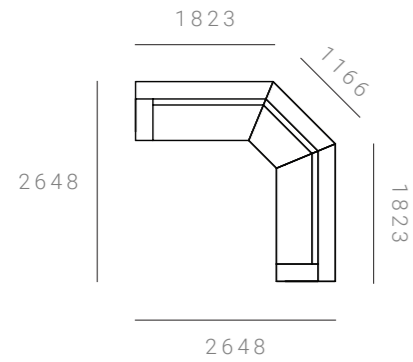

2 SEATER + 3 SEATER

CAB-MOD-90-2S-3S-HFX

2280 W x 2950 D x 845 H mm
Seat height 425 mm

2.5 SEATER + 2 SEATER

CAB-MOD-90-2.5S-2S-HFX

2630 W x 2280 D x 845 H mm
Seat height 425 mm

2.5 SEATER + 2.5 SEATER

CAB-MOD-90-2.5S-2.5S-HFX

2630 W x 2630 D x 845 H mm
Seat height 425 mm

2.5 SEATER + 3 SEATER

CAB-MOD-90-2.5S-3S-HFX

2630 W x 2950 D x 845 H mm
Seat height 425 mm

Cabin Modular Lounge – 90°

CONFIGURATIONS & DIMENSIONS

3 SEATER + 2 SEATER

CAB-MOD-90-3S-2S-HFX

2950 W x 2280 D x 845 H mm
Seat height 425 mm

3 SEATER + 2.5 SEATER

CAB-MOD-90-3S-2.5S-HFX

2950 W x 2630 D x 845 H mm
Seat height 425 mm

3 SEATER + 3 SEATER

CAB-MOD-90-3S-3S-HFX

2950 W x 2950 D x 845 H mm
Seat height 425 mm

Cabin Modular Lounge – Soft 90°

CONFIGURATIONS & DIMENSIONS

2 SEATER + 1 SEATER + 2 SEATER

CAB-MOD-S90-2S-1S-2S-HFX

2648 W x 2648 D x 845 H mm
Seat height 425 mm

2 SEATER + 1 SEATER + 2.5 SEATER

CAB-MOD-S90-2S-1S-2.5S-HFX