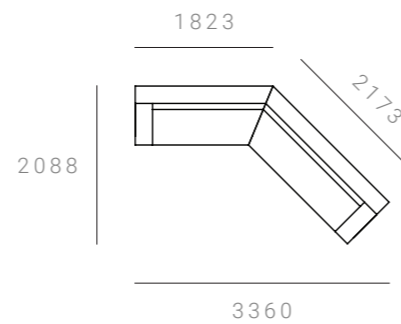

The Confetti Modular Range is available with three different layouts to best suit the aesthetic of your space.

CABIN MODULAR LOUNGE – 135°

CABIN MODULAR LOUNGE – 90°

CABIN MODULAR LOUNGE – SOFT 90°

Modules & Measurements

Cabin Modular Lounge – 135°

CONFIGURATIONS & DIMENSIONS

2 SEATER + 2 SEATER

CAB-MOD-135-2S-2S-HFX

3112 W x 1841 D x 845 H mm
Seat height 425 mm

2 SEATER + 2.5 SEATER

CAB-MOD-135-2S-2.5S-HFX

3360 W x 2088 D x 845 H mm
Seat height 425 mm

2 SEATER + 3 SEATER

CAB-MOD-135-2S-3S-HFX

3586 W x 2314 D x 845 H mm
Seat height 425 mm

2.5 SEATER + 2 SEATER

CAB-MOD-135-2.5S-2S-HFX

3462 W x 1841 D x 845 H mm
Seat height 425 mm

2.5 SEATER + 2.5 SEATER

CAB-MOD-135-2.5S-2.5S-HFX

3710 W x 2088 D x 845 H mm
Seat height 425 mm

2.5 SEATER + 3 SEATER

CAB-MOD-135-2.5S-3S-HFX

3936 W x 2314 D x 845 H mm
Seat height 425 mm

Cabin Modular Lounge – 135°

CONFIGURATIONS & DIMENSIONS

3 SEATER + 2 SEATER