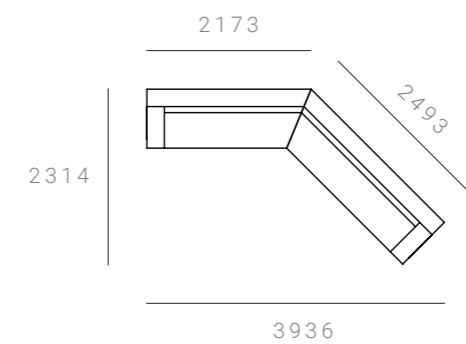

Cabin Modular Lounge – 135°

CONFIGURATIONS & DIMENSIONS

2 SEATER + 2 SEATER

CAB-MOD-135-2S-2S-HFX

3112 W x 1841 D x 845 H mm
Seat height 425 mm

2 SEATER + 2.5 SEATER

CAB-MOD-135-2S-2.5S-HFX

3360 W x 2088 D x 845 H mm
Seat height 425 mm

2 SEATER + 3 SEATER

CAB-MOD-135-2S-3S-HFX

3586 W x 2314 D x 845 H mm
Seat height 425 mm

2.5 SEATER + 2 SEATER

CAB-MOD-135-2.5S-2S-HFX

3462 W x 1841 D x 845 H mm
Seat height 425 mm

2.5 SEATER + 2.5 SEATER

CAB-MOD-135-2.5S-2.5S-HFX

3710 W x 2088 D x 845 H mm
Seat height 425 mm

2.5 SEATER + 3 SEATER

CAB-MOD-135-2.5S-3S-HFX

3936 W x 2314 D x 845 H mm
Seat height 425 mm

Cabin Modular Lounge – 135°

CONFIGURATIONS & DIMENSIONS

3 SEATER + 2 SEATER

CAB-MOD-135-3S-2S-HFX

3782 W x 1841 D x 845 H mm
Seat height 425 mm

3 SEATER + 2.5 SEATER

CAB-MOD-135-3S-2.5S-HFX

4030 W x 2088 D x 845 H mm
Seat height 425 mm

3 SEATER + 3 SEATER

CAB-MOD-135-3S-3S-HFX

4256 W x 2314 D x 845 H mm
Seat height 425 mm