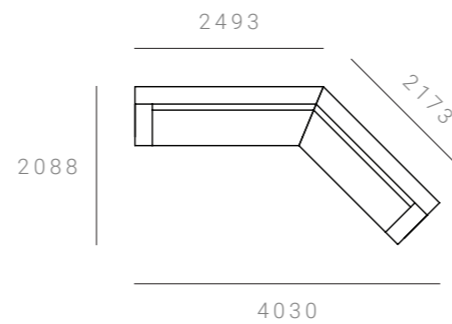

Cabin Modular Lounge – 135°

CONFIGURATIONS & DIMENSIONS

2 SEATER + 2 SEATER

CAB-MOD-135-2S-2S-HFX

3112 W x 1841 D x 845 H mm
Seat height 425 mm

2 SEATER + 2.5 SEATER

CAB-MOD-135-2S-2.5S-HFX

3360 W x 2088 D x 845 H mm
Seat height 425 mm

2 SEATER + 3 SEATER

CAB-MOD-135-2S-3S-HFX

3586 W x 2314 D x 845 H mm
Seat height 425 mm

2.5 SEATER + 2 SEATER

CAB-MOD-135-2.5S-2S-HFX

3462 W x 1841 D x 845 H mm
Seat height 425 mm

2.5 SEATER + 2.5 SEATER

CAB-MOD-135-2.5S-2.5S-HFX

3710 W x 2088 D x 845 H mm
Seat height 425 mm

2.5 SEATER + 3 SEATER

CAB-MOD-135-2.5S-3S-HFX

3936 W x 2314 D x 845 H mm
Seat height 425 mm

Cabin Modular Lounge – 135°

CONFIGURATIONS & DIMENSIONS

3 SEATER + 2 SEATER

CAB-MOD-135-3S-2S-HFX

3782 W x 1841 D x 845 H mm
Seat height 425 mm

3 SEATER + 2.5 SEATER

CAB-MOD-135-3S-2.5S-HFX

4030 W x 2088 D x 845 H mm
Seat height 425 mm

3 SEATER + 3 SEATER

CAB-MOD-135-3S-3S-HFX

4256 W x 2314 D x 845 H mm
Seat height 425 mm