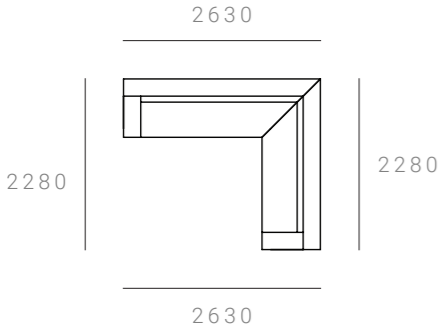

Cabin Modular Lounge – 90°

CONFIGURATIONS & DIMENSIONS

2 SEATER + 2 SEATER

CAB-MOD-90-2S-2S-HFX

2280 W x 2280 D x 845 H mm
Seat height 425 mm

2 SEATER + 2.5 SEATER

CAB-MOD-90-2S-2.5S-HFX

2280 W x 2630 D x 845 H mm
Seat height 425 mm

2 SEATER + 3 SEATER

CAB-MOD-90-2S-3S-HFX

2280 W x 2950 D x 845 H mm
Seat height 425 mm

2.5 SEATER + 2 SEATER

CAB-MOD-90-2.5S-2S-HFX

2630 W x 2280 D x 845 H mm
Seat height 425 mm

2.5 SEATER + 2.5 SEATER

CAB-MOD-90-2.5S-2.5S-HFX

2630 W x 2630 D x 845 H mm
Seat height 425 mm

2.5 SEATER + 3 SEATER

CAB-MOD-90-2.5S-3S-HFX

2630 W x 2950 D x 845 H mm
Seat height 425 mm

Cabin Modular Lounge – 90°

CONFIGURATIONS & DIMENSIONS

3 SEATER + 2 SEATER