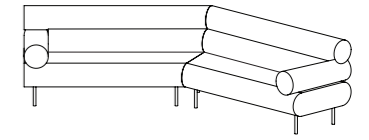

Cabin Modular Lounge – 135°

CONFIGURATIONS & DIMENSIONS

2 SEATER + 2 SEATER

CAB-MOD-135-2S-2S-HFX

3112 W x 1841 D x 845 H mm
Seat height 425 mm

2 SEATER + 2.5 SEATER

CAB-MOD-135-2S-2.5S-HFX

3360 W x 2088 D x 845 H mm
Seat height 425 mm

2 SEATER + 3 SEATER

CAB-MOD-135-2S-3S-HFX

3586 W x 2314 D x 845 H mm
Seat height 425 mm

2.5 SEATER + 2 SEATER

CAB-MOD-135-2.5S-2S-HFX

3462 W x 1841 D x 845 H mm
Seat height 425 mm

2.5 SEATER + 2.5 SEATER

CAB-MOD-135-2.5S-2.5S-HFX

3710 W x 2088 D x 845 H mm
Seat height 425 mm

2.5 SEATER + 3 SEATER

CAB-MOD-135-2.5S-3S-HFX

3936 W x 2314 D x 845 H mm
Seat height 425 mm

Cabin Modular Lounge – 135°

CONFIGURATIONS & DIMENSIONS

3 SEATER + 2 SEATER

CAB-MOD-135-3S-2S-HFX

3782 W x 1841 D x 845 H mm
Seat height 425 mm

3 SEATER + 2.5 SEATER

CAB-MOD-135-3S-2.5S-HFX

4030 W x 2088 D x 845 H mm
Seat height 425 mm

3 SEATER + 3 SEATER

CAB-MOD-135-3S-3S-HFX

4256 W x 2314 D x 845 H mm
Seat height 425 mm