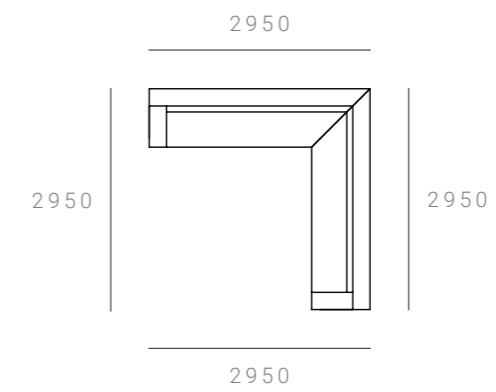

2630 W x 2630 D x 845 H mm
Seat height 425 mm

2.5 SEATER + 3 SEATER

CAB-MOD-90-2.5S-3S-HFX

2630 W x 2950 D x 845 H mm
Seat height 425 mm

Cabin Modular Lounge – 90°

CONFIGURATIONS & DIMENSIONS

3 SEATER + 2 SEATER

CAB-MOD-90-3S-2S-HFX

2950 W x 2280 D x 845 H mm
Seat height 425 mm

3 SEATER + 2.5 SEATER

CAB-MOD-90-3S-2.5S-HFX

2950 W x 2630 D x 845 H mm
Seat height 425 mm

3 SEATER + 3 SEATER

CAB-MOD-90-3S-3S-HFX

2950 W x 2950 D x 845 H mm
Seat height 425 mm

Cabin Modular Lounge – Soft 90°

CONFIGURATIONS & DIMENSIONS

2 SEATER + 1 SEATER + 2 SEATER

CAB-MOD-S90-2S-1S-2S-HFX

2648 W x 2648 D x 845 H mm
Seat height 425 mm

2 SEATER + 1 SEATER + 2.5 SEATER

CAB-MOD-S90-2S-1S-2.5S-HFX