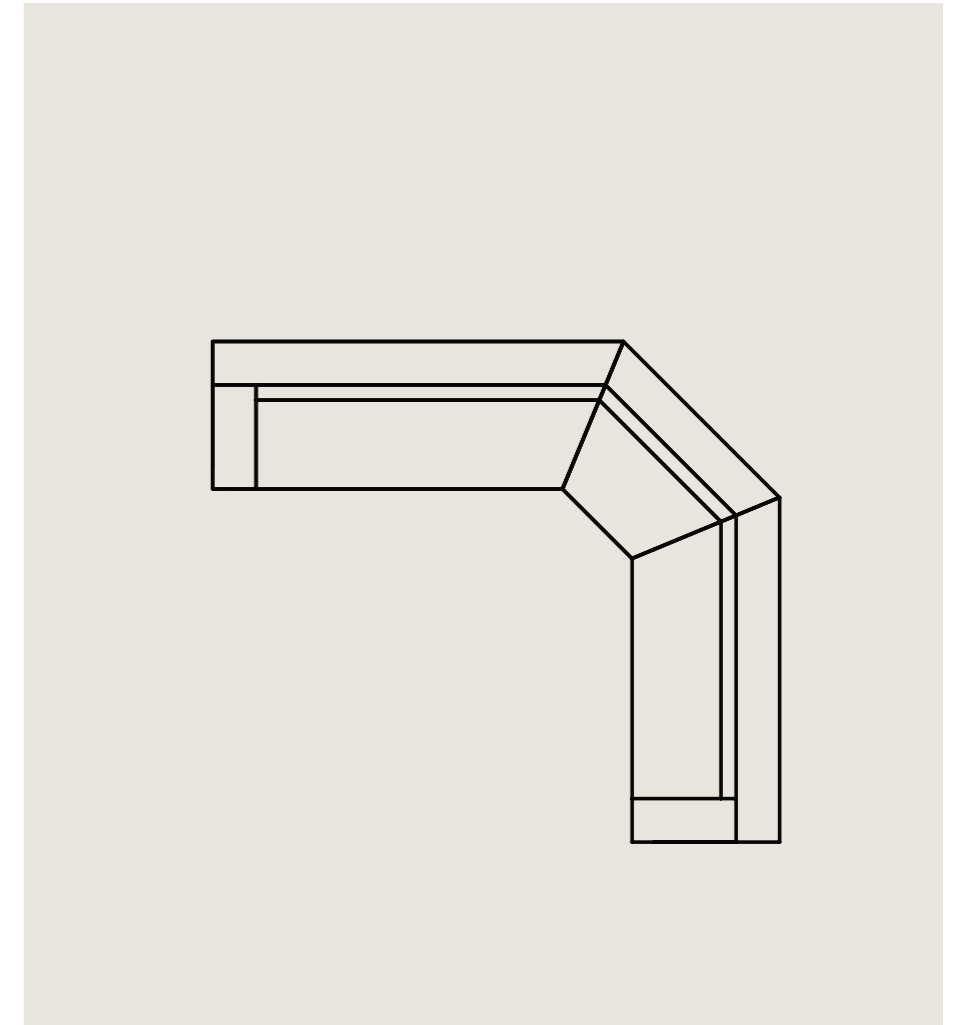

CABIN MODULAR LOUNGE – SOFT 90°