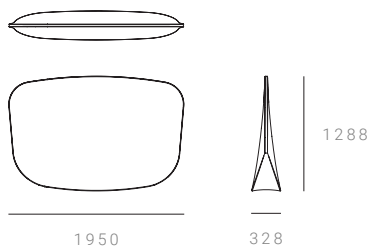

UPHOLSTERY

Fabric

DIMENSIONS

NOTE: Please allow up to 10mm upholstery tolerance on all dimensions.

LOW - 1950 W x 328 D x 1288 H mm

MEDIUM - 1350 W x 326 D x 1635 H mm

TALL - 1180 W x 328 D x 2000 H mm

IMAGE REFERENCES

Buoy Room Divider - Medium. Upholstered in Maharam Metric 466014-043 Galah.

Buoy Room Divider - Low. Upholstered in Kvadrat Planum 741.

Buoy Room Divider - Tall. Upholstered in Kvadrat Triangle 422.

Buoy Room Divider - Medium. Upholstered in Kvadrat Mizmaze 0882.