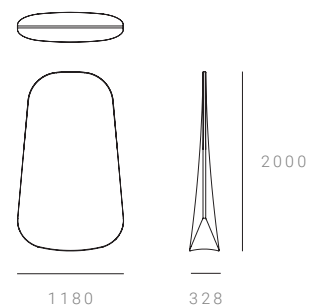

UPHOLSTERY

Fabric

DIMENSIONS

NOTE: Please allow up to 10mm upholstery tolerance on all dimensions.

LOW - 1950 W x 328 D x 1288 H mm

MEDIUM - 1350 W x 326 D x 1635 H mm

TALL - 1180 W x 328 D x 2000 H mm

IMAGE REFERENCES

Buoy Room Divider - Medium. Upholstered in Maharam Metric 466014-043 Galah.

Buoy Room Divider - Low. Upholstered in Kvadrat Planum 741.

Buoy Room Divider - Tall. Upholstered in Kvadrat Triangle 422.

Buoy Room Divider - Medium. Upholstered in Kvadrat Mizmaze 0882.