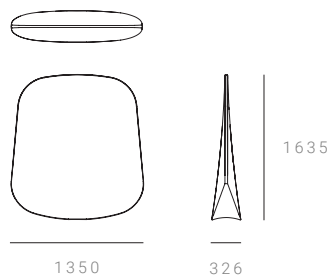

UPHOLSTERY

Fabric

DIMENSIONS

NOTE: Please allow up to 10mm upholstery tolerance on all dimensions.

LOW - 1950 W x 328 D x 1288 H mm

MEDIUM - 1350 W x 326 D x 1635 H mm

TALL - 1180 W x 328 D x 2000 H mm

IMAGE REFERENCES

Buoy Room Divider - Medium. Upholstered in Maharam Metric 466014-043 Galah.

Buoy Room Divider - Low. Upholstered in Kvadrat Planum 741.

Buoy Room Divider - Tall. Upholstered in Kvadrat Triangle 422.

Buoy Room Divider - Medium. Upholstered in Kvadrat Mizmaze 0882.