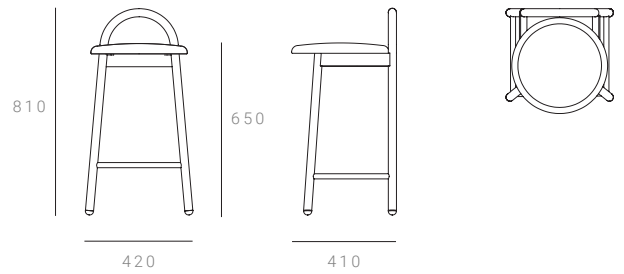

STANDARD DIMENSIONS

LOW STOOL

380 W x 410 D x 592 H mm / Seat height 435 mm

LOW STOOL - UPHOLSTERED

380 W x 410 D x 592 H mm / Seat height 435 mm

BAR STOOL - 650MM SEAT

420 W x 410 D x 810 H mm / Seat height 650 mm

BAR STOOL - 650MM SEAT - UPHOLSTERED

420 W x 410 D x 810 H mm / Seat height 650 mm

BAR STOOL 750MM SEAT

436 W x 410 D x 907 H mm / Seat height 750 mm

BAR STOOL 750MM SEAT - UPHOLSTERED

436 W x 410 D x 907 H mm / Seat height 750 mm