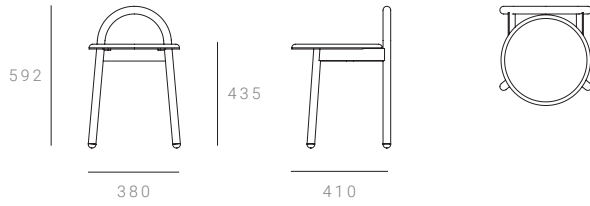

STANDARD DIMENSIONS

LOW STOOL

380 W x 410 D x 592 H mm / Seat height 435 mm

LOW STOOL - UPHOLSTERED

380 W x 410 D x 592 H mm / Seat height 435 mm

BAR STOOL - 650MM SEAT

420 W x 410 D x 810 H mm / Seat height 650 mm

BAR STOOL - 650MM SEAT - UPHOLSTERED

420 W x 410 D x 810 H mm / Seat height 650 mm

BAR STOOL 750MM SEAT

436 W x 410 D x 907 H mm / Seat height 750 mm

BAR STOOL 750MM SEAT - UPHOLSTERED

436 W x 410 D x 907 H mm / Seat height 750 mm