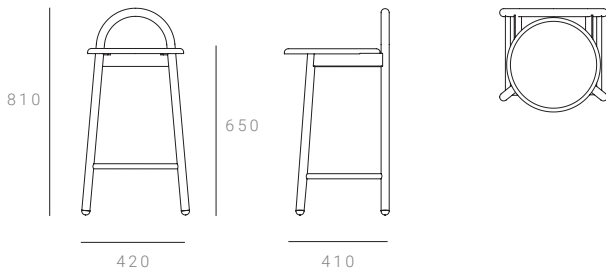

STANDARD DIMENSIONS

LOW STOOL

380 W x 410 D x 592 H mm / Seat height 435 mm

LOW STOOL - UPHOLSTERED

380 W x 410 D x 592 H mm / Seat height 435 mm

BAR STOOL - 650MM SEAT

420 W x 410 D x 810 H mm / Seat height 650 mm

BAR STOOL - 650MM SEAT - UPHOLSTERED

420 W x 410 D x 810 H mm / Seat height 650 mm

BAR STOOL 750MM SEAT

436 W x 410 D x 907 H mm / Seat height 750 mm

BAR STOOL 750MM SEAT - UPHOLSTERED

436 W x 410 D x 907 H mm / Seat height 750 mm