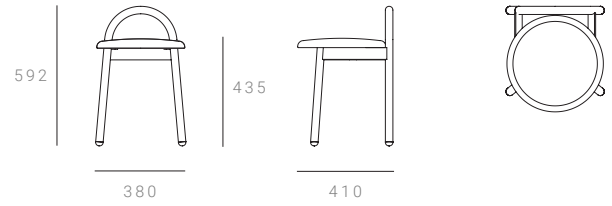

STANDARD DIMENSIONS

LOW STOOL

380 W x 410 D x 592 H mm / Seat height 435 mm

LOW STOOL - UPHOLSTERED

380 W x 410 D x 592 H mm / Seat height 435 mm

BAR STOOL - 650MM SEAT

420 W x 410 D x 810 H mm / Seat height 650 mm

BAR STOOL - 650MM SEAT - UPHOLSTERED

420 W x 410 D x 810 H mm / Seat height 650 mm

BAR STOOL 750MM SEAT

436 W x 410 D x 907 H mm / Seat height 750 mm

BAR STOOL 750MM SEAT - UPHOLSTERED

436 W x 410 D x 907 H mm / Seat height 750 mm