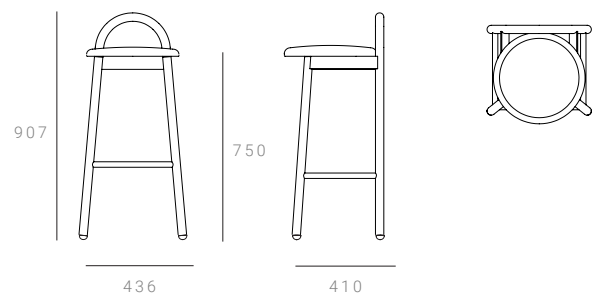

STANDARD DIMENSIONS

LOW STOOL

380 W x 410 D x 592 H mm / Seat height 435 mm

LOW STOOL - UPHOLSTERED

380 W x 410 D x 592 H mm / Seat height 435 mm

BAR STOOL - 650MM SEAT

420 W x 410 D x 810 H mm / Seat height 650 mm

BAR STOOL - 650MM SEAT - UPHOLSTERED

420 W x 410 D x 810 H mm / Seat height 650 mm

BAR STOOL 750MM SEAT

436 W x 410 D x 907 H mm / Seat height 750 mm

BAR STOOL 750MM SEAT - UPHOLSTERED

436 W x 410 D x 907 H mm / Seat height 750 mm