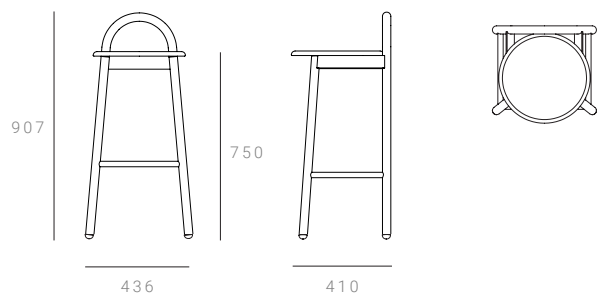

STANDARD DIMENSIONS

LOW STOOL

380 W x 410 D x 592 H mm / Seat height 435 mm

LOW STOOL - UPHOLSTERED

380 W x 410 D x 592 H mm / Seat height 435 mm

BAR STOOL - 650MM SEAT

420 W x 410 D x 810 H mm / Seat height 650 mm

BAR STOOL - 650MM SEAT - UPHOLSTERED

420 W x 410 D x 810 H mm / Seat height 650 mm

BAR STOOL 750MM SEAT

436 W x 410 D x 907 H mm / Seat height 750 mm

BAR STOOL 750MM SEAT - UPHOLSTERED

436 W x 410 D x 907 H mm / Seat height 750 mm