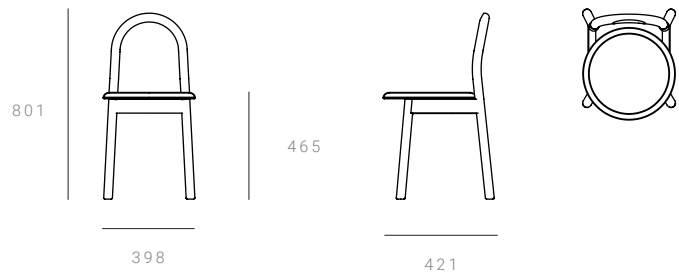

DIMENSIONS - NEXT PAGE

CHAIR

398 W x 421 D x 801 H mm
Seat height of 450 mm

CHAIR - UPHOLSTERED

398 W x 421 D x 801 H mm
Seat height of 465 mm

Upholstery foam compression - max 30 mm

CARE & MAINTENANCE

Timber