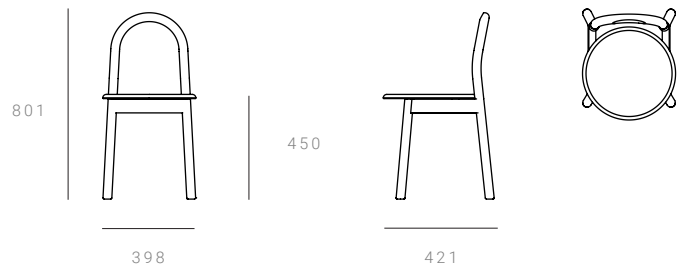

DIMENSIONS - NEXT PAGE

CHAIR

398 W x 421 D x 801 H mm
Seat height of 450 mm

CHAIR - UPHOLSTERED

398 W x 421 D x 801 H mm
Seat height of 465 mm

Upholstery foam compression - max 30 mm

CARE & MAINTENANCE

Timber