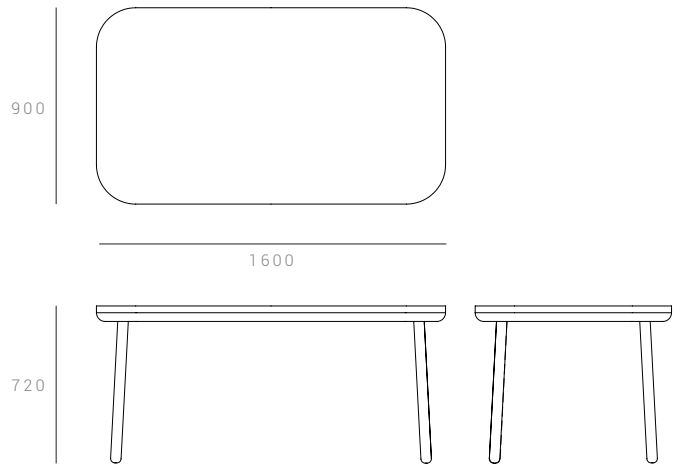

Weight

50-70kg

Standard Top Materials

Ash

Oak

Rock
Maple

Standard Powder Coat Colours

White

Black

Options

Custom colours and finishes available upon specification.
Please contact info@designbythem.com for details.

Dimensions

1600 x 900 x 720 H mm

Custom sizing available upon specification.

Please contact info@designbythem.com for details.