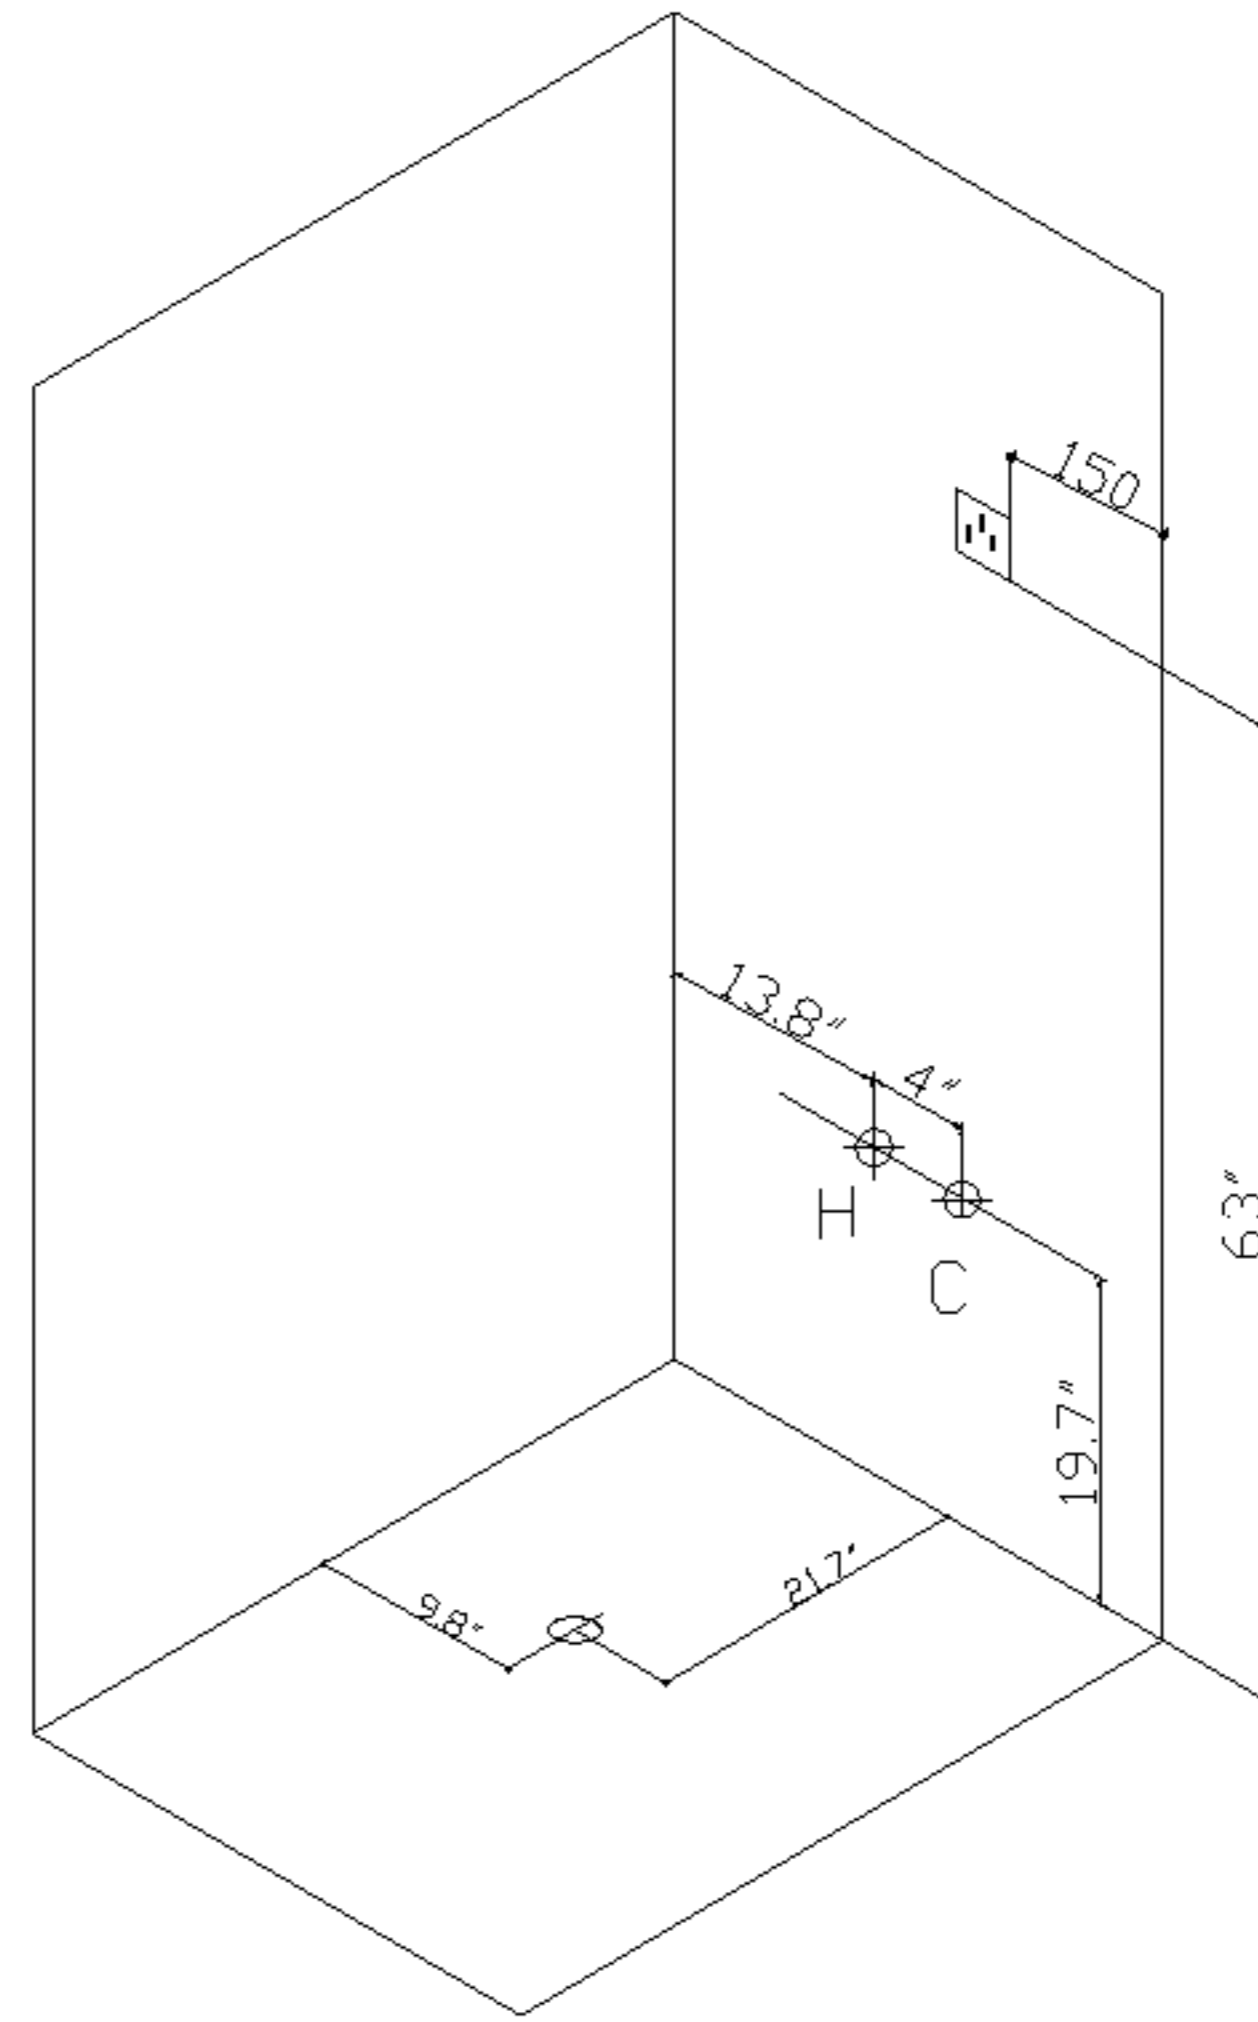

right

Model: WS108R/WR108R
 Size: 39.4" x 31.5" x 88.6"