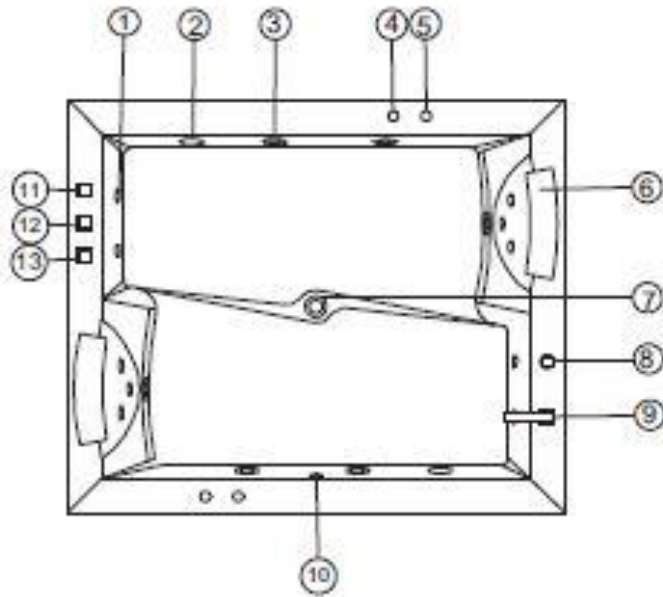

WS-0502 Jetted Tub

Sketch

- 1. small nozzle
- 2. water inlet
- 3. big nozzle
- 4. water pump switch
- 5. air conditioning
- 6. pillow
- 7. drainage
- 8. shower
- 9. tap
- 10. drainage switch
- 11. hot water switch
- 12. shift switch
- 13. cold water switch

board panel