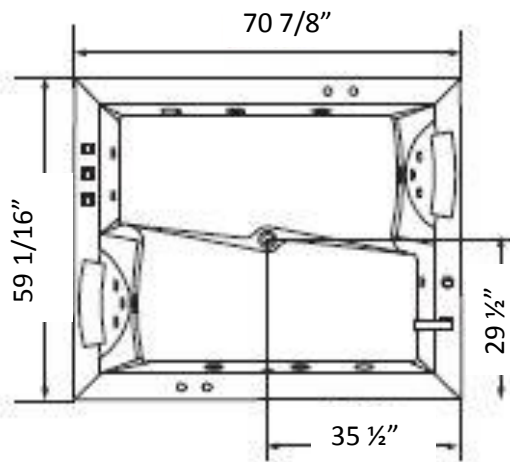

WS-0502 Jetted Tub

Sketch

- 1. small nozzle
- 2. water inlet
- 3. big nozzle
- 4. water pump switch
- 5. air conditioning
- 6. pillow
- 7. drainage
- 8. shower
- 9. tap
- 10. drainage switch
- 11. hot water switch
- 12. shift switch
- 13. cold water switch