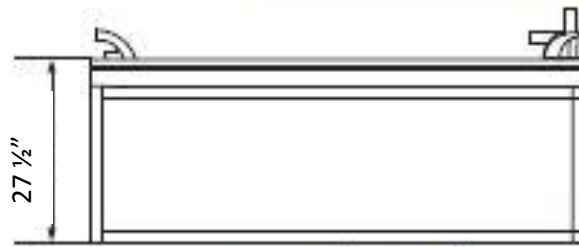

WS-0502 Jetted Tub

Sketch

- 1. small nozzle
- 2. water inlet
- 3. big nozzle
- 4. water pump switch
- 5. air conditioning
- 6. pillow
- 7. drainage
- 8. shower
- 9. tap
- 10. drainage switch
- 11. hot water switch
- 12. shift switch
- 13. cold water switch