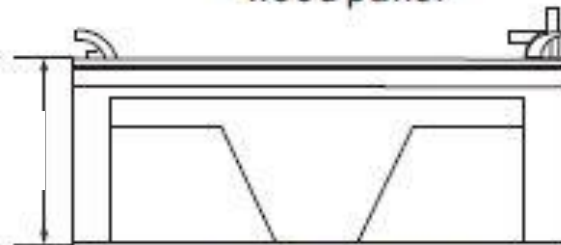

WS-0502 Jetted Tub

Sketch

- 1. small nozzle
- 2. water inlet
- 3. big nozzle
- 4. water pump switch
- 5. air conditioning
- 6. pillow
- 7. drainage
- 8. shower
- 9. tap
- 10. drainage switch
- 11. hot water switch
- 12. shift switch
- 13. cold water switch