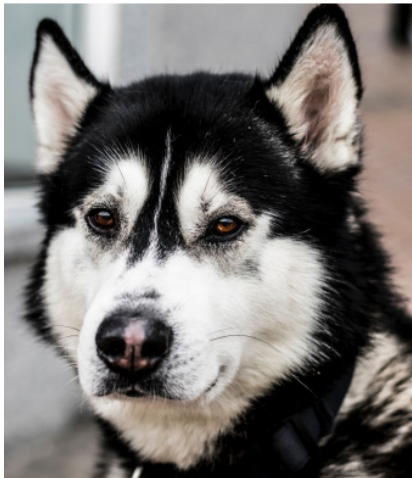

PLEASE NOTE:

1.) We highly recommend uploading the photo from the laptop or computer, but you can still upload it from your cellphone. So if you have problems uploading from your phone, then please try it from your laptop or computer as well.

2.) Please make sure to **use the same email and order number** you have when you placed the order. So that we can assign the photo directly to you and avoid further delays. An order number has the following format: **#1865 (#digits)**. We have sent you in your email after the purchase of your order number. If you cannot find your Order ID, please also check your Spam folder.

3.) If for some reason you do not find your number, please send us an email in advance so that we can send you your correct Order ID number so that your order can be processed as quickly as possible. **Our support email is: Anna@miicreative.com**

CHOOSE PHOTOS LIKE THESE:

Close up