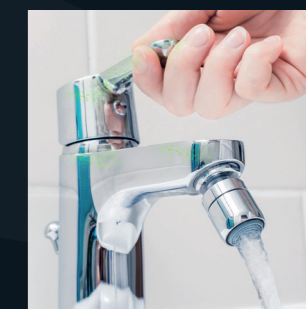

MILITARY GRADE CONNECTORS

- Effortlessly switch between Storm & JET3

ANTI DRIP CHECK VALVE

- Quick connect

QUICKLY SANITISE ALL FREQUENTLY TOUCHED SURFACES

SHOPPING TROLLEYS

DOOR HANDLES

TRANSPORT HAND RAILS