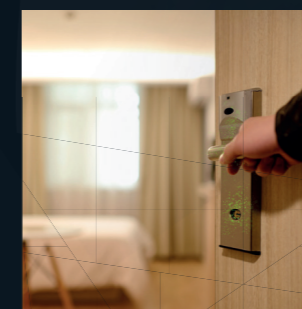

MILITARY GRADE CONNECTORS

- Effortlessly switch between Storm & JET3

ANTI DRIP CHECK VALVE

- Quick connect

QUICKLY SANITISE ALL FREQUENTLY TOUCHED SURFACES

SHOPPING TROLLEYS

DOOR HANDLES

TRANSPORT HAND RAILS