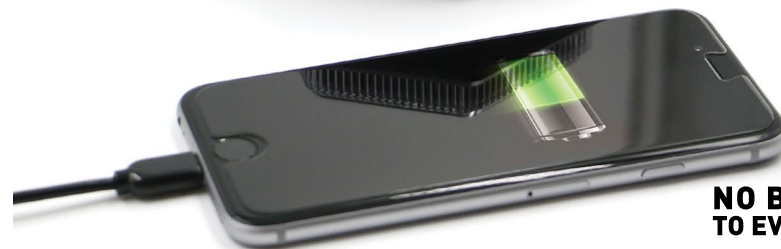

BLUETOOTH SPEAKER & 40-400 LUMEN LANTERN WITH STROBE

USB OUT TO CHARGE MOBILE DEVICES
Low AREA LIGHT - 40 LUMENS, 60 HRS.
High AREA LIGHT - 400 LUMENS, 8 HRS.
HOLD BUTTON TO ADJUST AREA LIGHT
FLASHLIGHT MODE - 10 HRS.
RECHARGES WITH ANY LIGHT SOURCE
MicroUSB PORT FOR RAPID CHARGING
60 HRS. OF LIGHT ON ONE FULL CHARGE
LOW, HIGH, STROBE, OFF FUNCTION MODES
WATER RESISTANT
HOLDS A CHARGE FOR 7 YEARS
2200 mAh LITHIUM-ION BATTERY