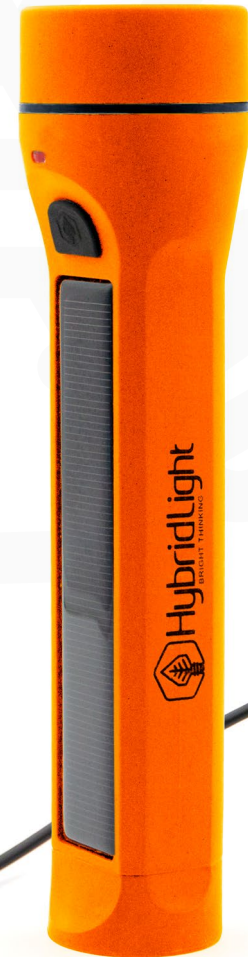

LOOK FOR THIS SYMBOL SHOWING YOU THAT THIS PRODUCT CHARGES YOUR CELL PHONE OR OTHER MOBILE DEVICES.