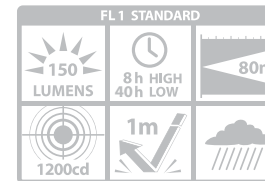

PUC 150

150 LUMEN EXPANDABLE LANTERN & HYBRID SOLAR CHARGER

150 LUMEN EXPANDABLE LANTERN/FLASHLIGHT & CHARGER

USB OUT TO CHARGE MOBILE DEVICES
Low LED LIGHT - 30 LUMENS, 40 HRS.
High LED LIGHT - 150 LUMENS, 8 HRS.
RECHARGES WITH ANY LIGHT SOURCE
MicroUSB PORT FOR RAPID CHARGING
40 HRS. OF LIGHT ON ONE FULL CHARGE
LOW, HIGH, STROBE, OFF FUNCTION MODES
WATER RESISTANT
HOLDS A CHARGE FOR 7 YEARS
2000 mAh LITHIUM-ION BATTERY
MicroUSB CORD INCLUDED