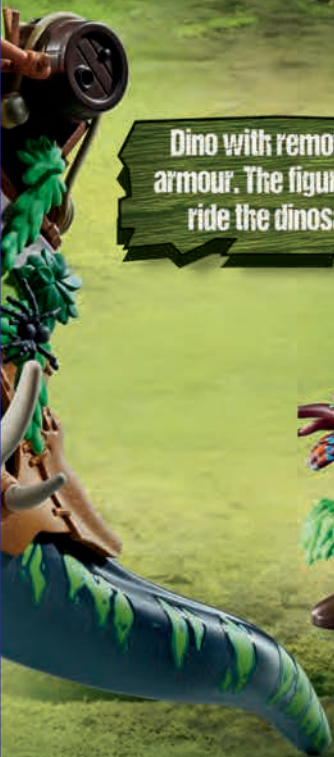

**Dino with removable
armour. The figures can
ride the dinosaur.**