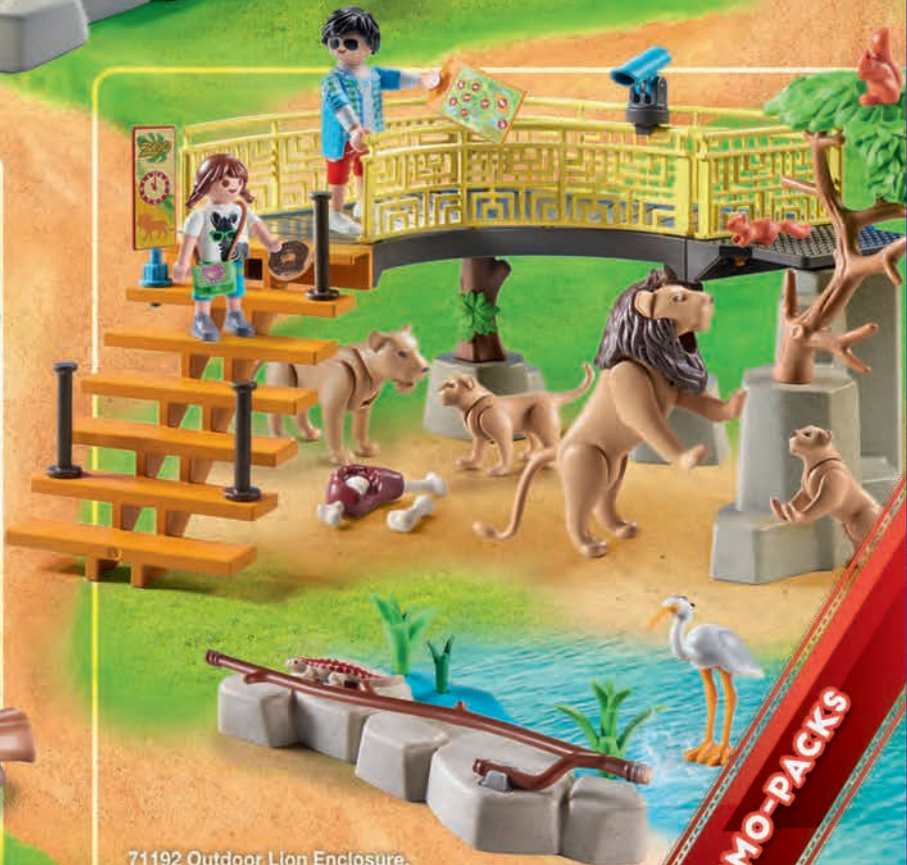

4-10
Years

...With lots of work to be done!

New

LIMITED
EDITION

71045 Road Construction. There is so much to do on the road construction site! With excavator and barrier signs.

PROMO-PACK

Family Fun

HOLIDAY DREAMS ON THE CATAMARAN!

4-10
Years

New

LIMITED
EDITION

71043 Catamaran. Floating catamaran with swim ring and lots of accessories for the perfect summer trip.

PROMO-PACK

LIMITED
EDITION

71190 Adventure Zoo. In the adventure zoo, the animals live in spacious enclosures. Visitors can observe the animals up close via the observation path. Can be expanded with item 71192 (sold separately).

71191 Petting Zoo. With various habitat elements, the petting zoo can be designed as desired. Includes an observation platform and functioning animal food dispenser.

71192 Outdoor Lion Enclosure. From the observation path, father and son have a good view of the lions in the outdoor enclosure. The path can be combined with the Adventure Zoo (71190, sold separately).

PROMO-PACKS

**AIR
STUNT
SHOW**

**IT'S TIME
TO TAKE OFF!**

5-12
Years

70831 Air Stunt Show Phoenix Biplane.
With five different engine sounds and pylons
for aerobatic courses.

70832 Air Stunt Show
Eagle Jet.
With turbine engine
sounds and pylons for
fun aerobatic courses.