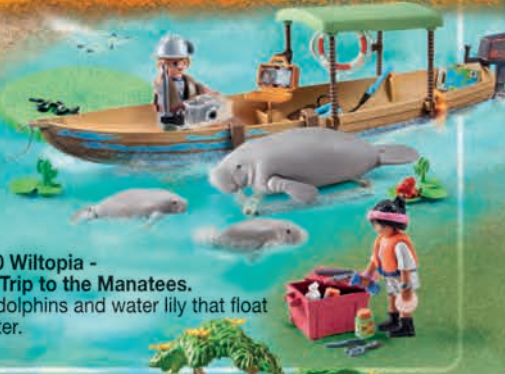

(only in sets marked with this symbol above; riddle found on the inside of the package)

TRY ME!

WELCOME TO THE AMAZON RAINFOREST!

71008 Wiltopia - Research Tower with Compass.
With rotating platform and removable, functioning compass.

71010 Wiltopia - Boat Trip to the Manatees.
With dolphins and water lily that float in water.

71012 Wiltopia - Anteater Care.
Anteater with movable tongue.

71009 Wiltopia - Rainforest Nightlight.
Rainforest sounds and cozy light create an authentic atmosphere at home (4 x 1.5 V AA batteries required).