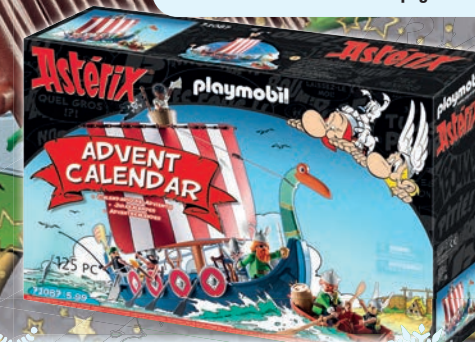

**71015 Asterix: Leader's Tent with Generals.**  
Features characters Crismus Bonus and Marcus Ginatonicus.

**70932 Asterix: Hut of Vitalstatitix.**  
The roof can be partially removed.

**70934 Asterix: Roman Troop.**  
The Roman soldiers can use their shields to create a turtle formation.

New

**71160 Asterix: Wild Boar Hunting**

**70931 Asterix: The Village Banquet.**  
With rotating campfire spit. The roof of the hut is removable and the festive table can seat up to 18 figures.

For more Advent Calendars see page 61.

**71087 Asterix: Advent Calendar Pirates**

PORSCHE

New

70923  
911 Carrera RS 2.7

Porsche, the Porsche shield and the distinctive design of Porsche cars are trademarks and trade dress of Porsche AG. Permission granted.