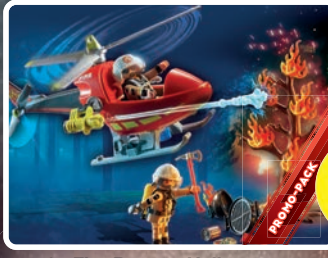

71195 Fire Rescue Helicopter

LIMITED
EDITION