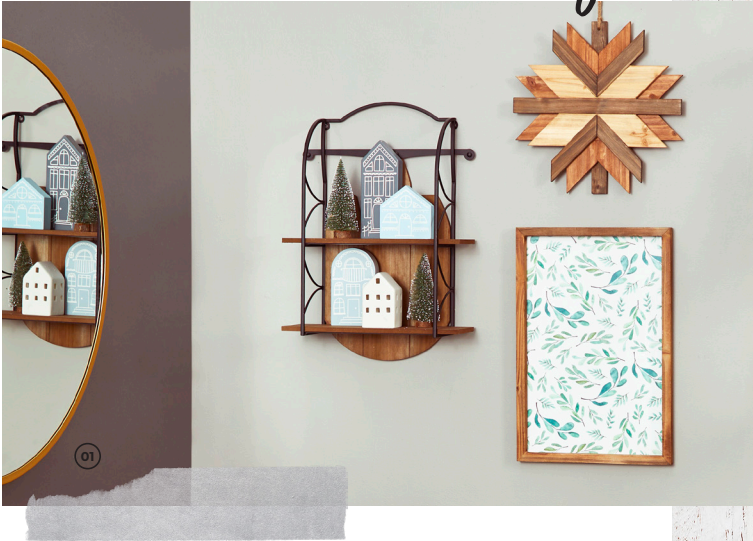

A COLLECTION OF EVERGREEN

the framed art

Cascading watercolor botanicals adorn this natural wood framed art. Curate your own holiday art collection and create a winter mantel filled with brush trees and snow-tipped greenery. Not only is this a great addition to your seasonal décor, but keep it out year-round for that touch of green to adorn your home.

01 DECO168 • DISTRESSED WINDOW PANEL • 16.65"W X 43"H

02 WINTER 2019 BOX • THE TABLETOP SIGN

style tip

Go old school and create a winter gallery wall that is simple, yet elegant.

YOUR VERY OWN ROSEBUD

the sled shelf

Sleigh bells ring, are you listening to your inner kid taking an imaginary trip down a snowy mountain? This festive and adorable shelf will have you yelling your love for it as you race down the hills into holiday fun and everyday functionality.