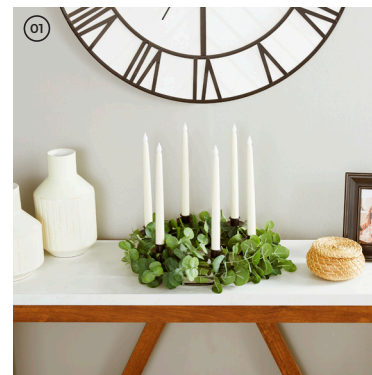

04 SPRING 2020 BOX • METAL LANTERN

A SET OF FLOCKED BEAUTIES

the pumpkins

Good gourd these are cute! Covered in dusty teal and burnt orange flocking, these pumpkins are sure to add an enchanting touch to your classic autumnal décor. Place these beauties on your coffee table, shelf or mantle for a unique pop of seasonal color.

my oh my, what a treat!

A WELL-ROUNDED ACCESSORY

the taper candle ring

This centerpiece is a DIYer's dream come true. Made to be adorned and styled, create a fall tablescape by wrapping some eucalyptus around the hoop and layering with mini pumpkins. Want a hauntingly gorgeous spruce up? Add a black twig garland with dark florals for a wicked take on this everyday accessory.