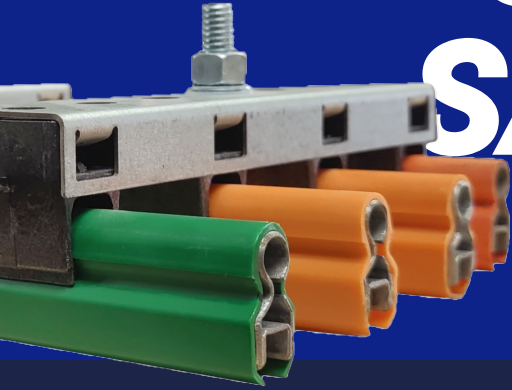

LEADING INDUSTRIAL GRADE

SERIES C SAF-T-BAR

SHOP SERIES C CONDUCTOR BAR

The Series C conductor can be mounted in any plane. Metal guide-ways allow for positive tracking of the collector shoe with or without the plastic insulating cover. Its skin-tight insulation runs cooler and will not deform under clamping pressure.

Compact mounting of the conductor is possible in vertical or horizontal orientations without special parts or fittings!

[BUY NOW](#)

FEATURES & BENEFITS

- Slide-on joint** for fast, easy installation
- Self lubricating contact shoes** for effective draw of current to collectors
- Pantograph spring suspension for **even pressure to shoe**
- Hand safe design** for protection against accidental contact
- Skin tight insulation** that runs cool and will not deform under clamping pressure
- Metal guide-ways assure **positive tracking of collector shoe.**