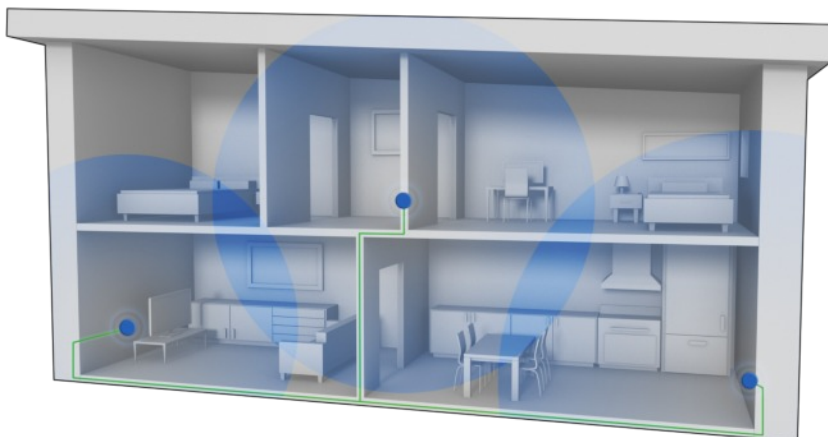

Quality of Service

- Wi-Fi Multimedia
- 8 levels of Powerline packet-prioritized QoS
- IPv4 IGMP snooping & IPv6 MLD control

Hardware

- Qualcomm Cortex quad-core A7 processor with WLAN radios
- Maxlinear Powerline network transceiver & AFE

LED Indicators

- 1 x Powerline
- 1 x Ethernet
- 1 x Wi-Fi

Regulatory Compliance

- cUL 60950
- UL 2043
- FCC Part 15 Class B
- CE IEC 60950-1
- RoHS
- IP20 dust & water

Modulation

- TDMA channel access scheme
- OFDM symbol modulation on line synchronization
- 1024/256/64/16/8 - QAM, QPSK, BPSK, ROBO carrier modulation

Security

- Wi-Fi: WPA2-PSK
- Powerline: 128-bit AES CCMP encryption with key management

Network Management

- TR-069 (v3.2 software required)
- Embedded Graphical User Interface
- HomeMesh app available on Android Play and Apple App Stores

Environmental

- Operating Temperature: -5°C ~ +45°C
- Storage Temperature: -20°C to +85°C
- Humidity: 5% to 95% non-condensing & 86kPa~106kPa altitude
- Power Input: 100 ~ 240V @ 50/60Hz

Corner to corner wired and wireless coverage for your entire home with seamless roaming over a single network. Using industry standards, Una integrates Wi-Fi and Powerline technologies working in unison to eliminate dead spots and ensure faster connectivity for total home network coverage.