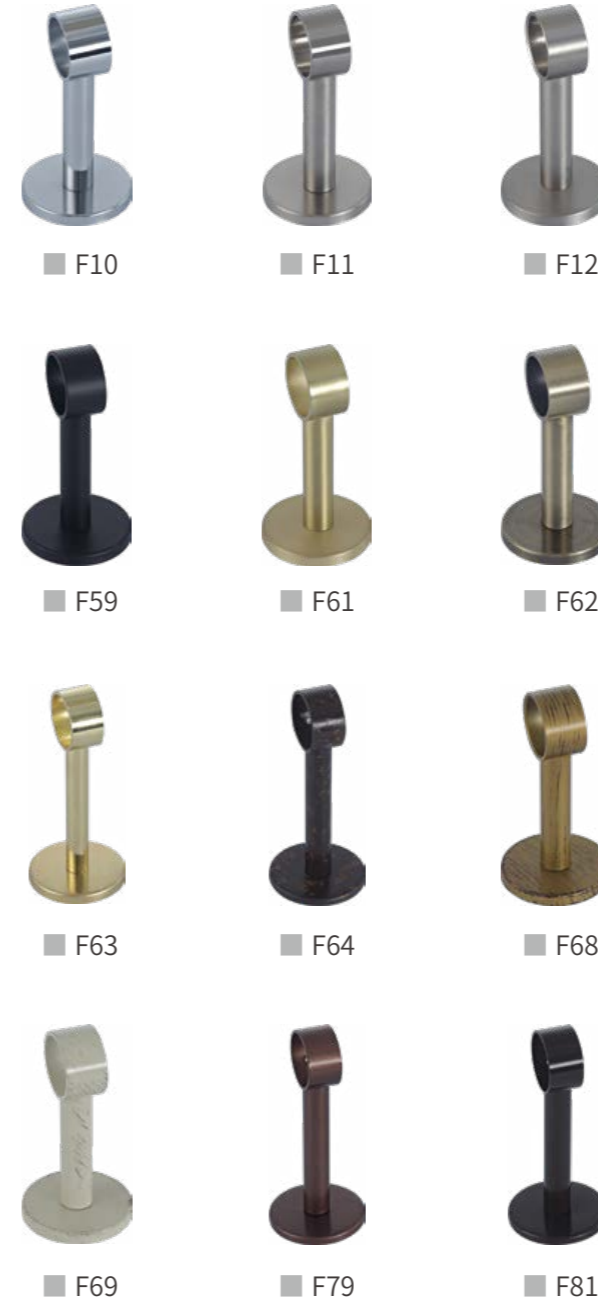

F69

F79

F81

F92

2603A

4" DOUBLE WALL BRACKET

AVAILABLE IN ALL COLORS

F10

F11

F12

F59

F61

F62

F63

2603B

1-3/4" CEILING BRACKET

2603C

3-1/2" CEILING BRACKET

VANESSA CHANNEL ROD COLLECTION ▶

THE HIGHEST QUALITY COMES FROM
BRENN DRAPERY HARDWARE

2630

ALUMINIUM CHANNEL ROD

6 FEET, 8 FEET, 10 FEET, 12 FEET

■ F10-Chrome