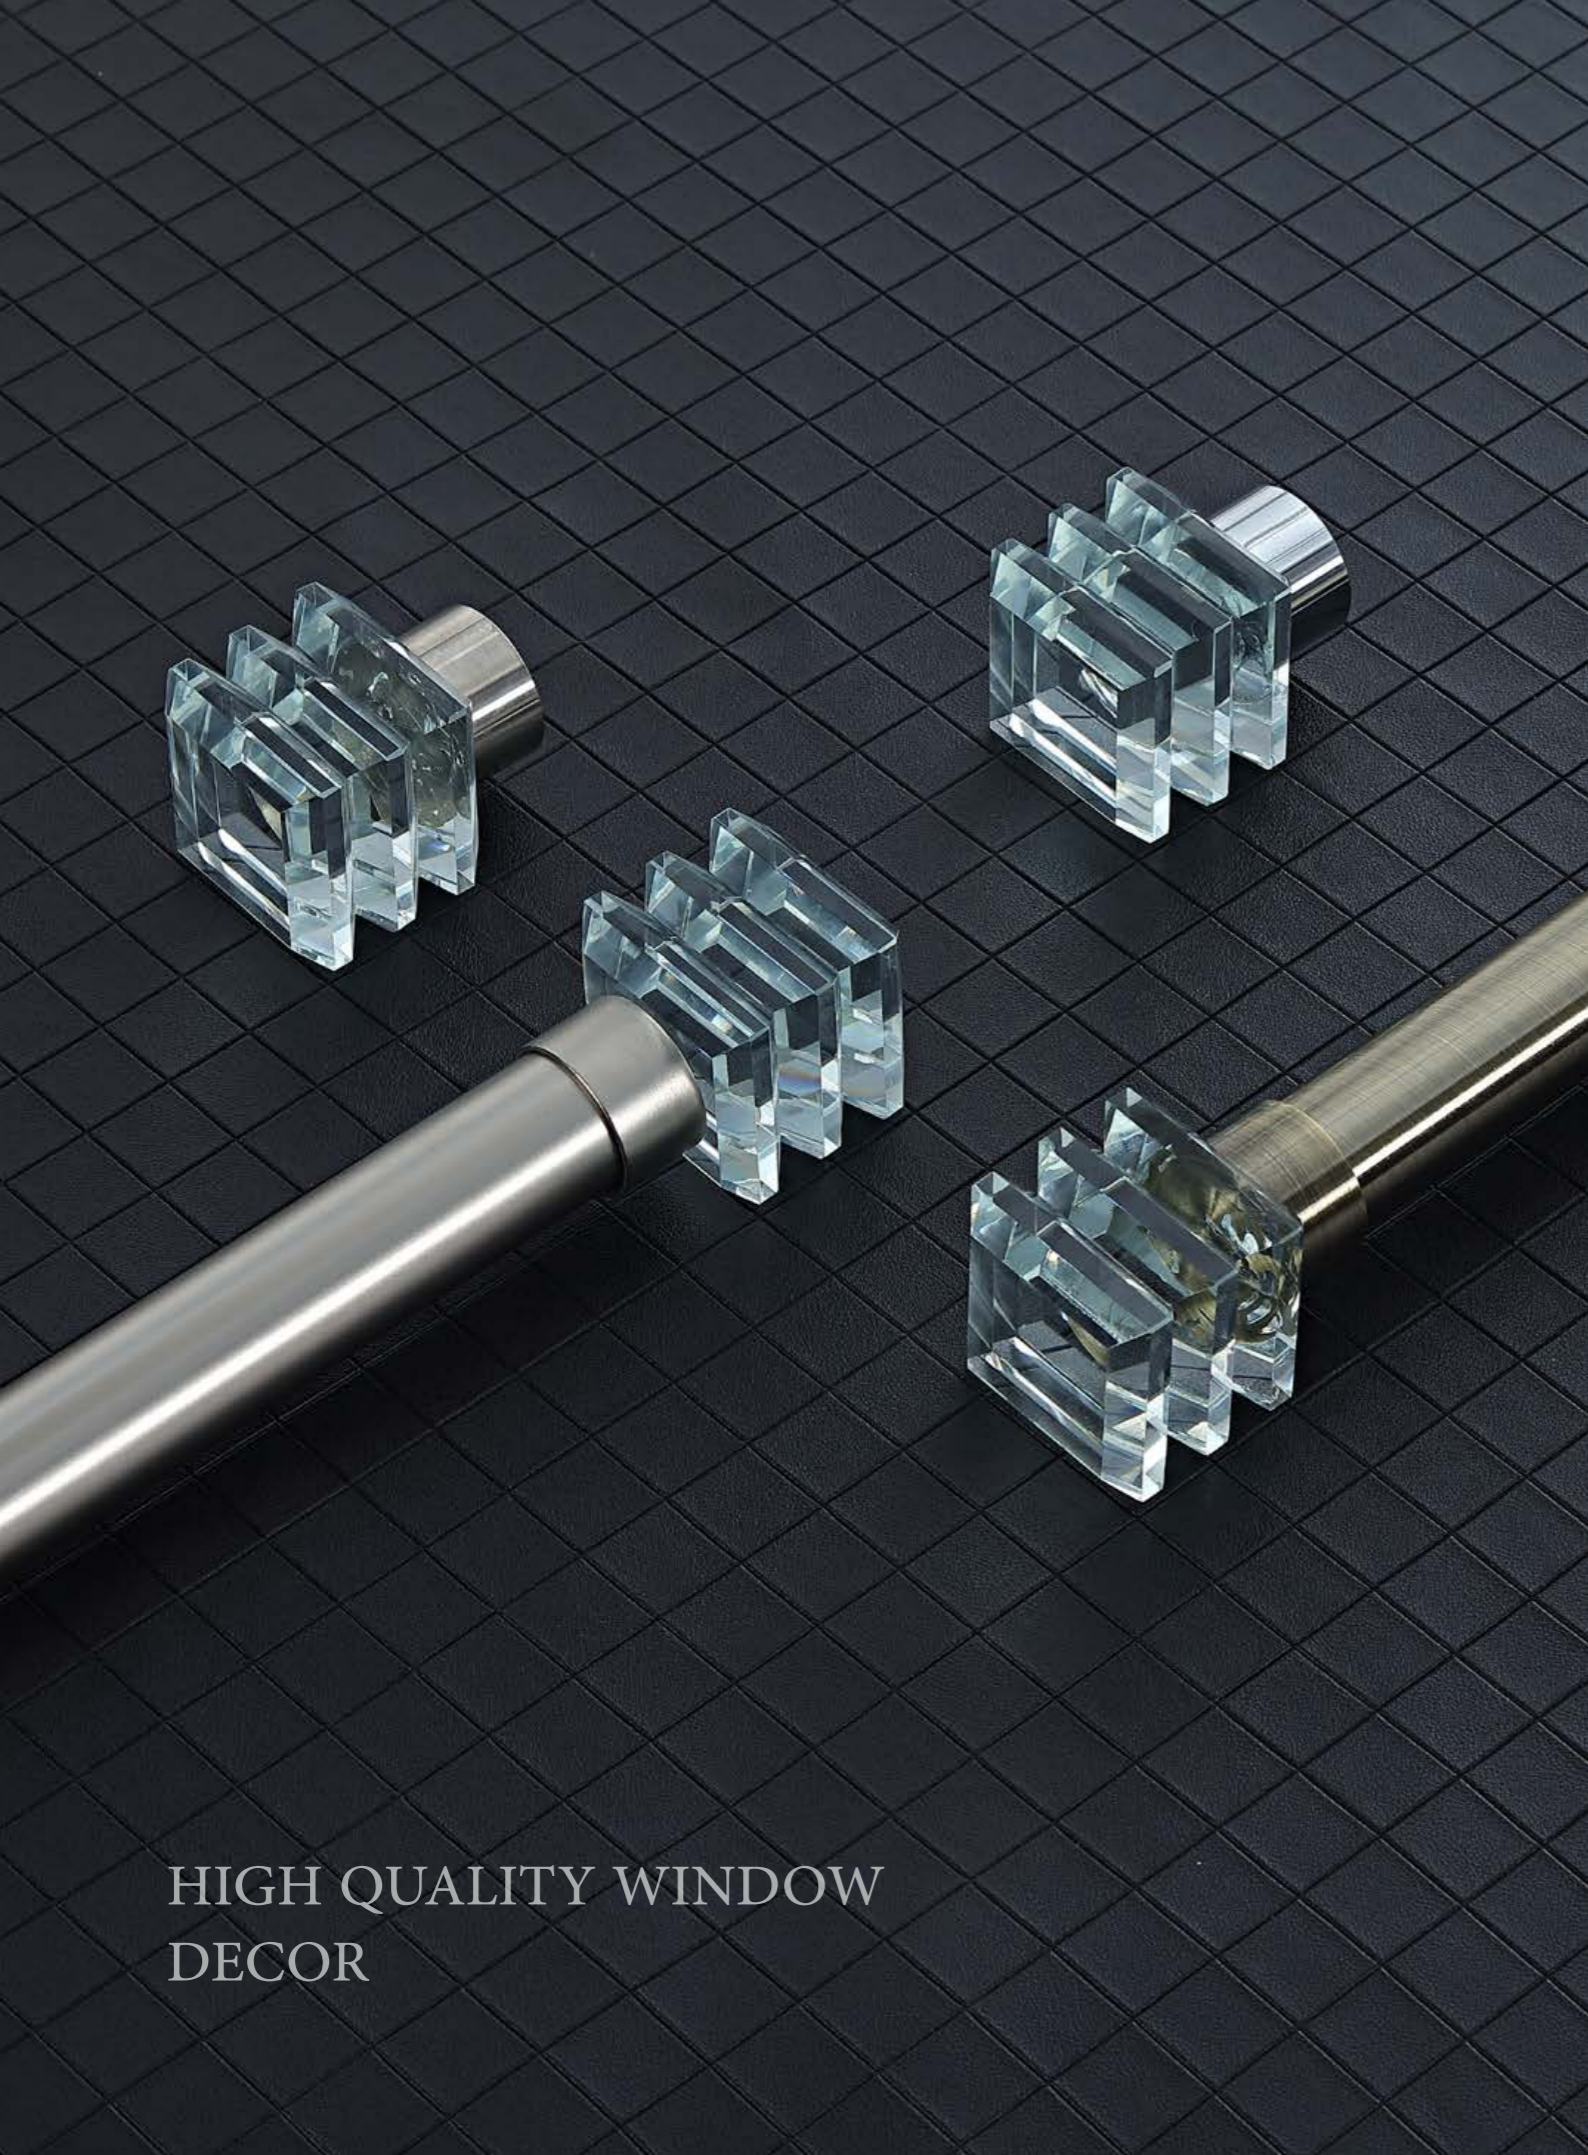

CRYSTAL FINIAL

WIDTH 1 3/4" / HEIGHT 1 1/2"

HIGH QUALITY WINDOW
DECOR

F10

F12

F62

F64

F69