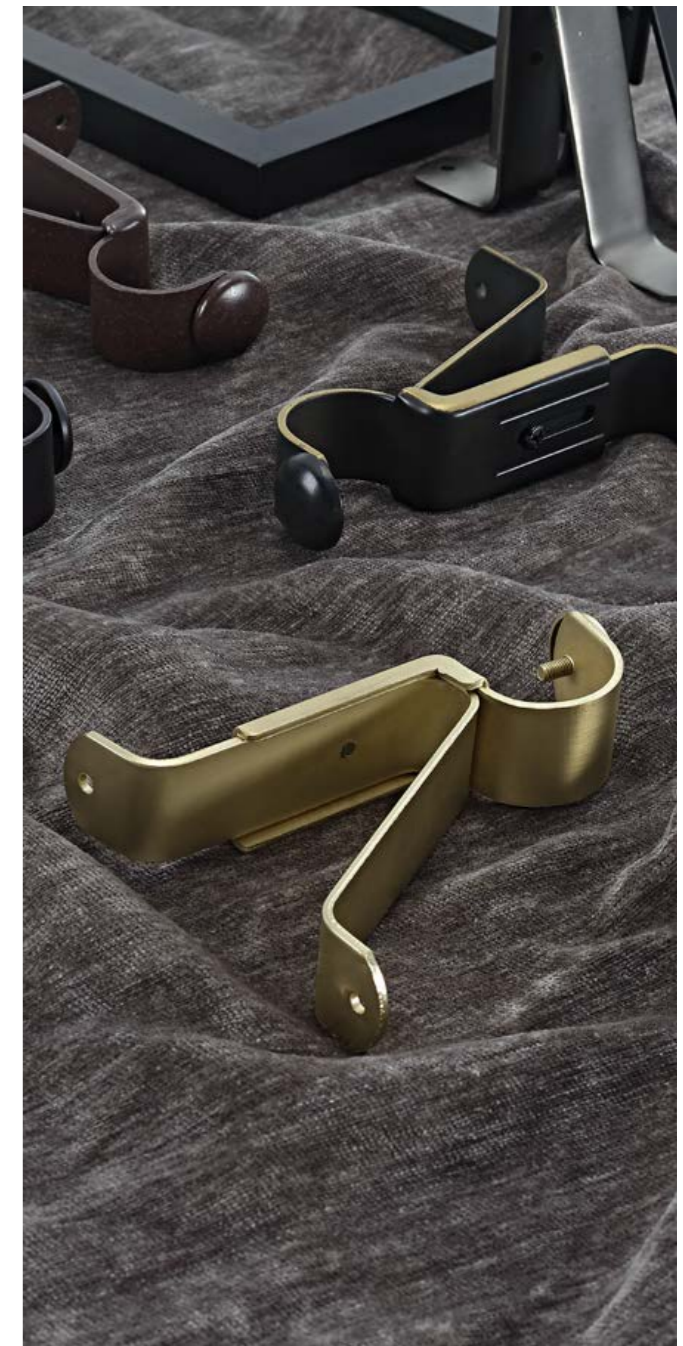

■ F62

■ F84

■ F90

■ F94

2652

1 3/4" INSIDE DIA. STEEL RING WITH CLIP

2653

4 1/2" PROJECTION WALL BRACKET