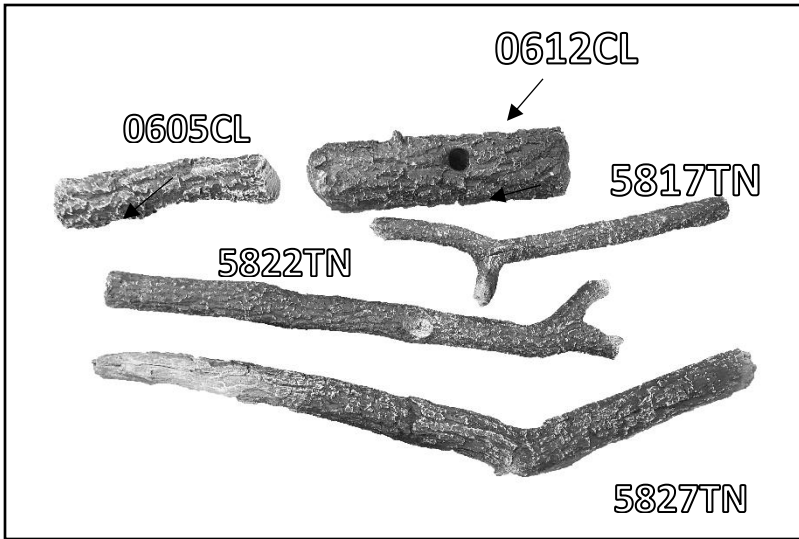

# WILDERNESS CAMPFIRE

WMS2017FL

Firepit Log Stack Diagram

**Group 1**

5820TN

5820TN

5823TN

5824TN

**Group 2**

5824TN

5825TN

5822TN

**Side 1**

**Side 2**

**Group 3**

**Group 4**

**Side 1**

**Side 2**