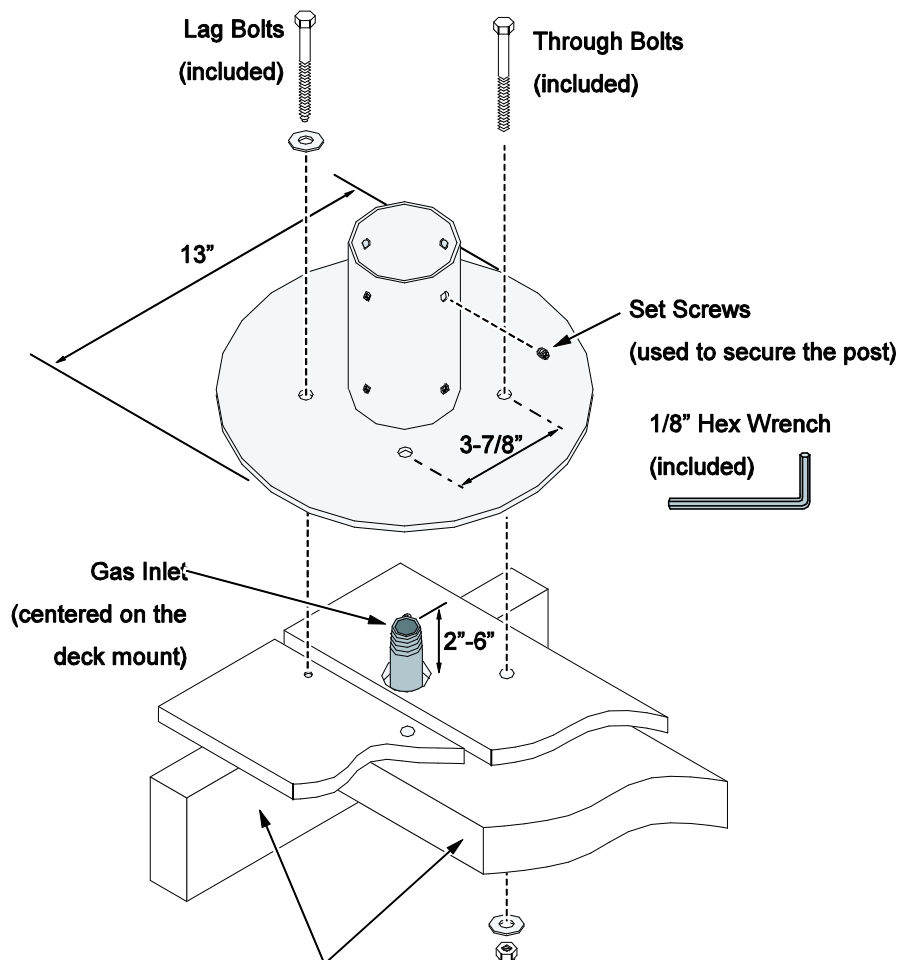

## Packing List

Deck Mount (with (8) set-screws pre-installed)

(4) 3/8" x 4" Lag Screws

(4) 3/8-16 x 4" Bolts

(4) 3/8-16 Lock-Nuts

(4) 3/8" Washers

(1) 1/8" Hex Wrench

## Deck Mount Attachment

**NOTE:** The illustration below is for example only. Make sure to follow all gas line and building code requirements for your location. The base may be shimmed to level the mount.