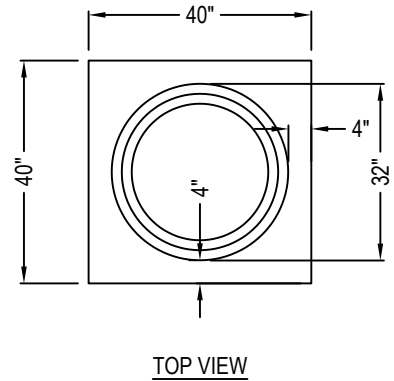

PERSPECTIVE
(TOP VIEW)

NOTES:

1. INSTALLATION TO BE COMPLETED IN ACCORDANCE WITH MANUFACTURER'S SPECIFICATIONS.
2. DO NOT SCALE DRAWING.
3. THIS DRAWING IS INTENDED FOR USE BY ARCHITECTS, ENGINEERS, CONTRACTORS, CONSULTANTS AND DESIGN PROFESSIONALS FOR PLANNING PURPOSES ONLY. THIS DRAWING MAY NOT BE USED FOR CONSTRUCTION.
4. ALL INFORMATION CONTAINED HEREIN WAS CURRENT AT THE TIME OF DEVELOPMENT BUT MUST BE REVIEWED AND APPROVED BY THE PRODUCT MANUFACTURER TO BE CONSIDERED ACCURATE.
5. CONTRACTOR'S NOTE: FOR PRODUCT AND COMPANY INFORMATION VISIT www.CADdetails.com/info AND ENTER REFERENCE NUMBER 5128-020

ARTISAN FIRE BOWLS

TALUS