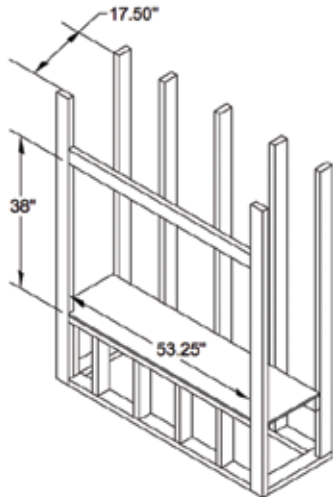

INTERIOR MEDIA OPTIONS

Amber (Standard)

Clear

FRAMING SPECIFICATIONS

ONE SIDED APPLICATION

SEE-THROUGH APPLICATION

APPLIANCE SPECIFICATIONS

On the Cover: VRE4543 shown with Green Glass Media