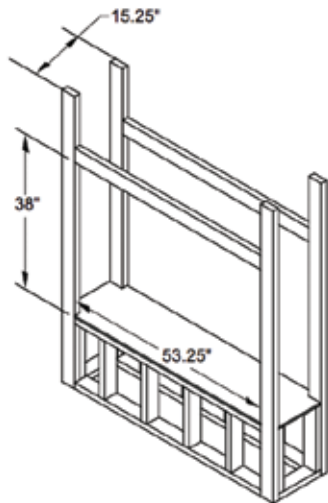

INTERIOR MEDIA OPTIONS

Amber (Standard)

Clear

FRAMING SPECIFICATIONS

ONE SIDED APPLICATION

SEE-THROUGH APPLICATION

APPLIANCE SPECIFICATIONS

On the Cover: VRE4543 shown with Green Glass Media