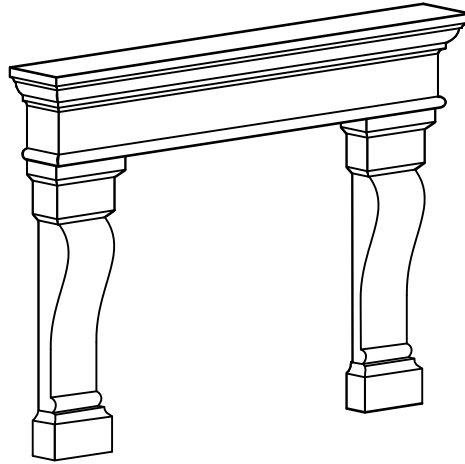

KINDRED®

OUTDOORS + SURROUNDS

SELECT DESIRED COLOR AND FINISH:

- AGED TEAK HONED
- AGED TEAK TRAVERTINE
- BLACK SAND HONED
- BLACK SAND TRAVERTINE
- OAKED BARREL HONED
- OAKED BARREL TRAVERTINE
- OYSTER SHELL HONED
- OYSTER SHELL TRAVERTINE

ISOMETRIC

FRONT ELEVATION

SIDE ELEVATION

NOTES:

1. INSTALLATION TO BE COMPLETED IN ACCORDANCE WITH MANUFACTURER'S SPECIFICATIONS.
2. DO NOT SCALE DRAWING.
3. THIS DRAWING IS INTENDED FOR USE BY ARCHITECTS, ENGINEERS, CONTRACTORS, CONSULTANTS AND DESIGN PROFESSIONALS FOR PLANNING PURPOSES ONLY. THIS DRAWING MAY NOT BE USED FOR CONSTRUCTION.
4. ALL INFORMATION CONTAINED HEREIN WAS CURRENT AT THE TIME OF DEVELOPMENT BUT MUST BE REVIEWED AND APPROVED BY THE PRODUCT MANUFACTURER TO BE CONSIDERED ACCURATE.
5. CONTRACTOR'S NOTE: FOR PRODUCT AND COMPANY INFORMATION VISIT www.CADdetails.com/info AND ENTER REFERENCE NUMBER 5128-007