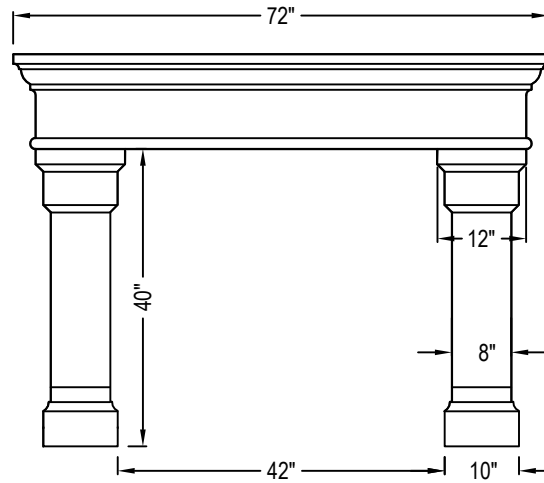

ISOMETRIC

FRONT ELEVATION

SIDE ELEVATION

NOTES:

1. INSTALLATION TO BE COMPLETED IN ACCORDANCE WITH MANUFACTURER'S SPECIFICATIONS.
2. DO NOT SCALE DRAWING.
3. THIS DRAWING IS INTENDED FOR USE BY ARCHITECTS, ENGINEERS, CONTRACTORS, CONSULTANTS AND DESIGN PROFESSIONALS FOR PLANNING PURPOSES ONLY. THIS DRAWING MAY NOT BE USED FOR CONSTRUCTION.
4. ALL INFORMATION CONTAINED HEREIN WAS CURRENT AT THE TIME OF DEVELOPMENT BUT MUST BE REVIEWED AND APPROVED BY THE PRODUCT MANUFACTURER TO BE CONSIDERED ACCURATE.
5. CONTRACTOR'S NOTE: FOR PRODUCT AND COMPANY INFORMATION VISIT www.CADdetails.com/info AND ENTER REFERENCE NUMBER 5128-007