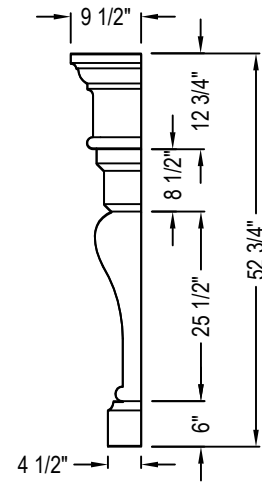

ISOMETRIC

FRONT ELEVATION

SIDE ELEVATION

NOTES:

1. INSTALLATION TO BE COMPLETED IN ACCORDANCE WITH MANUFACTURER'S SPECIFICATIONS.
2. DO NOT SCALE DRAWING.
3. THIS DRAWING IS INTENDED FOR USE BY ARCHITECTS, ENGINEERS, CONTRACTORS, CONSULTANTS AND DESIGN PROFESSIONALS FOR PLANNING PURPOSES ONLY. THIS DRAWING MAY NOT BE USED FOR CONSTRUCTION.
4. ALL INFORMATION CONTAINED HEREIN WAS CURRENT AT THE TIME OF DEVELOPMENT BUT MUST BE REVIEWED AND APPROVED BY THE PRODUCT MANUFACTURER TO BE CONSIDERED ACCURATE.
5. CONTRACTOR'S NOTE: FOR PRODUCT AND COMPANY INFORMATION VISIT www.CADdetails.com/info AND ENTER REFERENCE NUMBER 5128-007