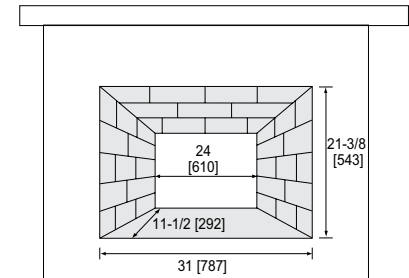

### Dimensions

Model	BTU Output	Width		Height		Depth Unit (E)	Viewing Area (F x G)
		Front (A)	Back (B)	Front (C)	Back (D)		
SF-INS30-BK	5,000	33-1/8" [841]	22-7/8" [581]	21-7/8" [556]	20-1/2" [521]	11-7/8" [302]	27" x 18-1/8" [686 x 460]

Top View

Front View

Side View

### Minimum Fireplace Opening

Location	Measurement
Front Width	31" [787]
Rear Width	24" [610]
Height	21-3/8" [543]
Depth	11-1/2" [292]

**Note:** Minimum dimensions apply to both combustible and non-combustible construction.