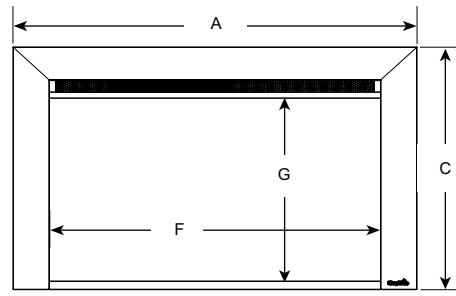

Authentic Style, Unmatched Ease

There has never been a more economical way to transform your drafty, dated fireplace into an efficient and attractive source of warmth. Keep instant comfort at your fingertips with the intuitive multi-function remote. Firebox accent lighting, textured log set and multiple flame intensity levels enhance the allure. Best of all, enjoy the ambiance with or without the heat for year-round use. This is "Fire Made Simple."

Features

- Adjustable heat that costs just pennies an hour to operate
- Enjoy the ambiance with or without heat
- Accent lighting for greater warmth and ambiance
- Never replace bulbs thanks to LED flame technology
- Intuitive, multifunction remote for control at your fingertips
- Zone heat your space to remain comfortable, while reducing your monthly bills
- Up to 5,000 BTUs of supplemental heat

Multi-Function Remote

An intuitive multifunction remote control comes standard.

Surrounds (required for installation)

Specifications

Dimensions

Model	BTU Output	Width		Height		Depth Unit (E)	Viewing Area (F x G)
		Front (A)	Back (B)	Front (C)	Back (D)		
SF-INS30-BK	5,000	33-1/8" [841]	22-7/8" [581]	21-7/8" [556]	20-1/2" [521]	11-7/8" [302]	27" x 18-1/8" [686 x 460]

Front View

Minimum Fireplace Opening

Location	Measurement
Front Width	31" [787]
Rear Width	24" [610]
Height	21-3/8" [543]
Depth	11-1/2" [292]

Note: Minimum dimensions apply to both combustible and non-combustible construction.