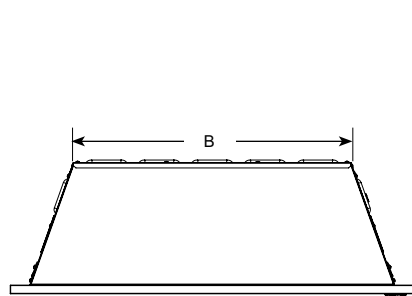

### Dimensions

Model	BTU Output	Width		Height		Depth Unit (E)	Viewing Area (F x G)
		Front (A)	Back (B)	Front (C)	Back (D)		
SF-INS30-BK	5,000	33-1/8" [841]	22-7/8" [581]	21-7/8" [556]	20-1/2" [521]	11-7/8" [302]	27" x 18-1/8" [686 x 460]