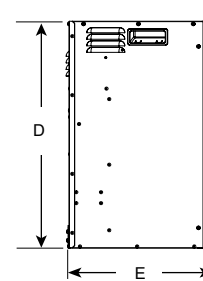

### Dimensions

Model	BTU Output	Width		Height		Depth Unit (E)	Viewing Area (F x G)
		Front (A)	Back (B)	Front (C)	Back (D)		
SF-INS30-BK	5,000	33-1/8" [841]	22-7/8" [581]	21-7/8" [556]	20-1/2" [521]	11-7/8" [302]	27" x 18-1/8" [686 x 460]

Top View

Front View

Side View

### Minimum Fireplace Opening

Location	Measurement
Front Width	31" [787]
Rear Width	24" [610]
Height	21-3/8" [543]
Depth	11-1/2" [292]

**Note:** Minimum dimensions apply to both combustible and non-combustible construction.