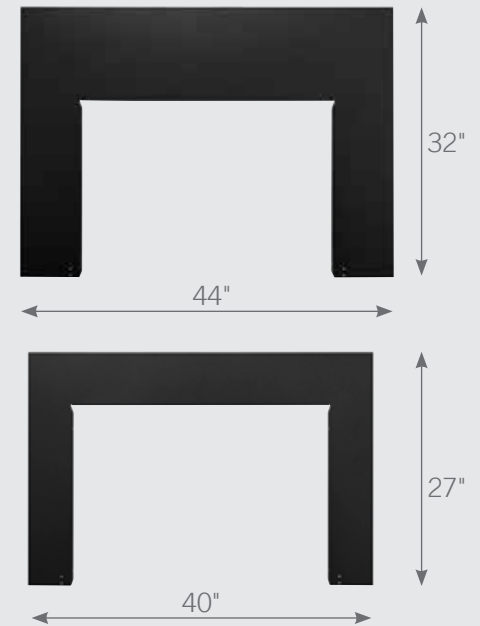

Authentic Style, Unmatched Ease

There has never been a more economical way to transform your drafty, dated fireplace into an efficient and attractive source of warmth. Keep instant comfort at your fingertips with the intuitive multi-function remote. Firebox accent lighting, textured log set and multiple flame intensity levels enhance the allure. Best of all, enjoy the ambiance with or without the heat for year-round use. This is "Fire Made Simple."

Features

- Adjustable heat that costs just pennies an hour to operate
- Enjoy the ambiance with or without heat
- Accent lighting for greater warmth and ambiance
- Never replace bulbs thanks to LED flame technology
- Intuitive, multifunction remote for control at your fingertips
- Zone heat your space to remain comfortable, while reducing your monthly bills
- Up to 5,000 BTUs of supplemental heat

Multi-Function Remote

An intuitive multifunction remote control comes standard.

Surrounds (required for installation)