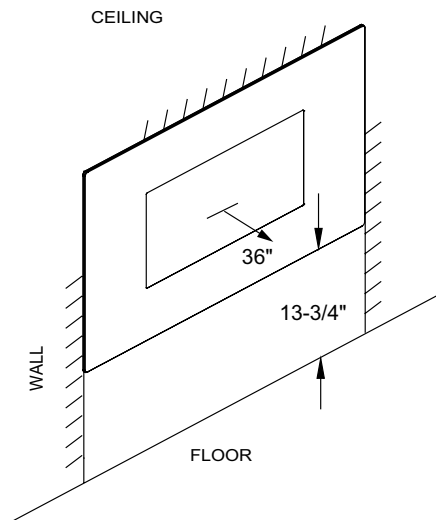

PRODUCT LISTING CODES	
US	CSA 22.2 No 46-M1988
INTERNATIONAL	CSA 22.2 No 46-M1988

Product information provided is not complete and is subject to change without notice. Product installation must adhere strictly to instructions accompanying product to avoid risk of fire and potential injury.