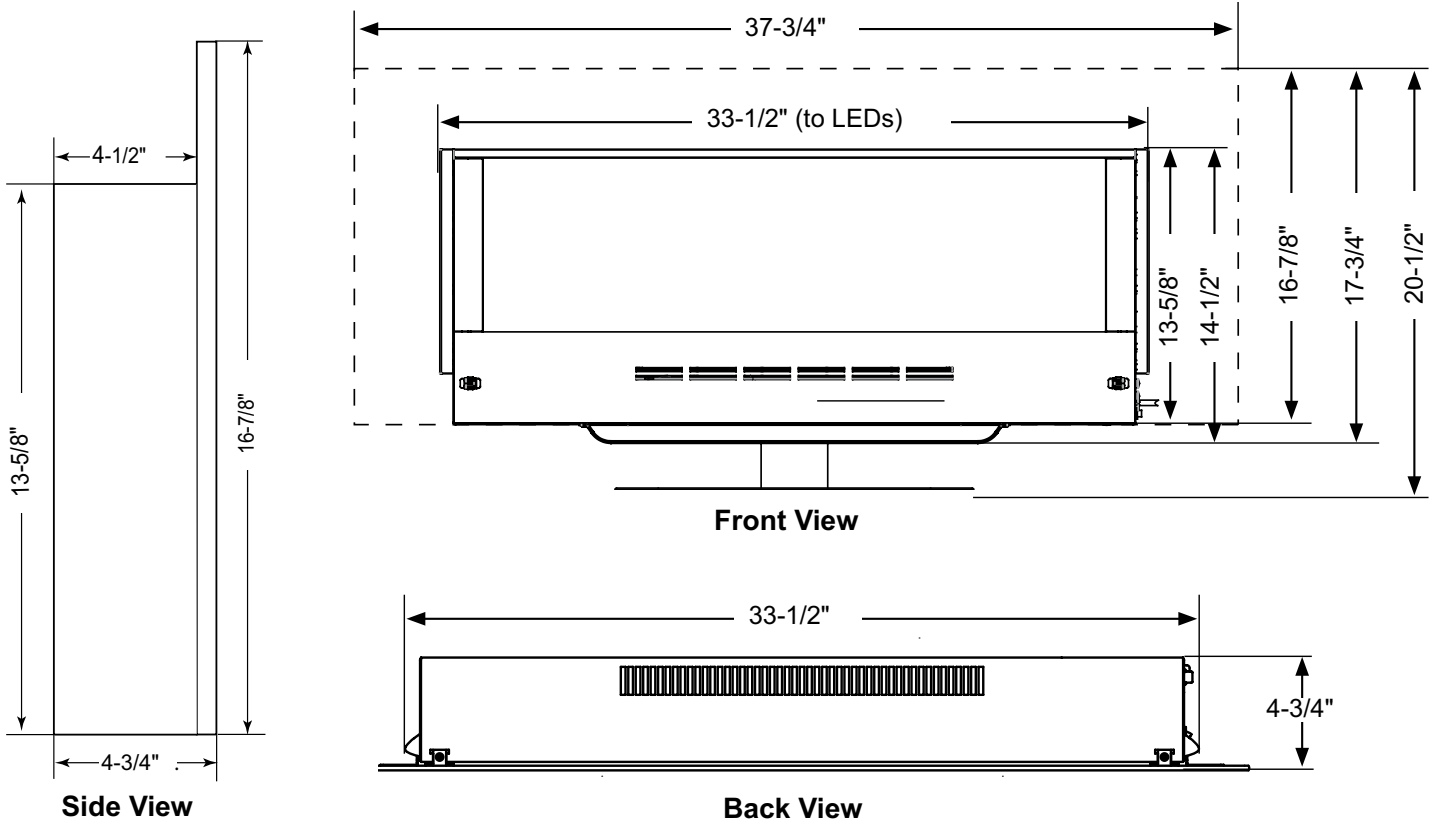

Please consult the manufacturer's installation manual for all details and requirements before making a final design layout decision.

38" Wall Mount Electric Fireplace

MODEL	FRONT WIDTH	BACK WIDTH	HEIGHT	DEPTH	GLASS SIZE
SF-WMS38-BK	37-3/4"	34-3/4"	17-3/4"	4-3/4"	37-3/4" x 16-7/8"