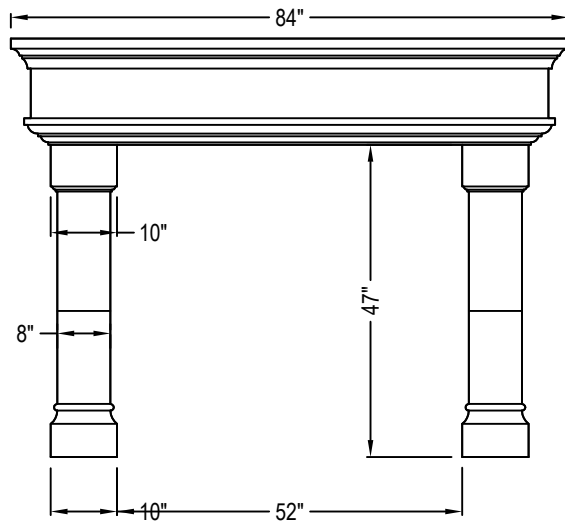

ISOMETRIC

FRONT ELEVATION

SIDE ELEVATION

**NOTES:**

1. INSTALLATION TO BE COMPLETED IN ACCORDANCE WITH MANUFACTURER'S SPECIFICATIONS.
2. DO NOT SCALE DRAWING.
3. THIS DRAWING IS INTENDED FOR USE BY ARCHITECTS, ENGINEERS, CONTRACTORS, CONSULTANTS AND DESIGN PROFESSIONALS FOR PLANNING PURPOSES ONLY. THIS DRAWING MAY NOT BE USED FOR CONSTRUCTION.
4. ALL INFORMATION CONTAINED HEREIN WAS CURRENT AT THE TIME OF DEVELOPMENT BUT MUST BE REVIEWED AND APPROVED BY THE PRODUCT MANUFACTURER TO BE CONSIDERED ACCURATE.
5. CONTRACTOR'S NOTE: FOR PRODUCT AND COMPANY INFORMATION VISIT [www.CADdetails.com/info](http://www.CADdetails.com/info) AND ENTER REFERENCE NUMBER 5128-004