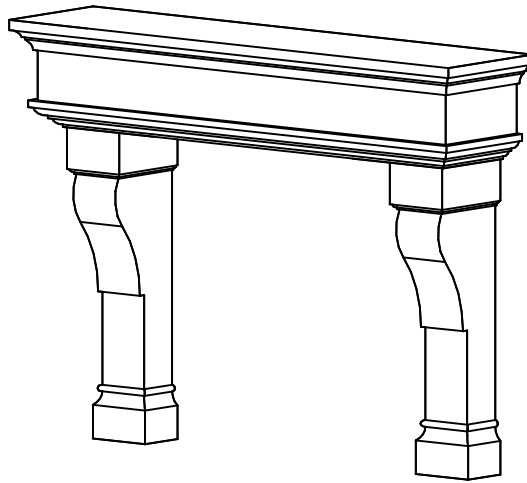

# KINDRED®

OUTDOORS + SURROUNDS

SELECT DESIRED COLOR AND FINISH:

- AGED TEAK HONED
- AGED TEAK TRAVERTINE
- BLACK SAND HONED
- BLACK SAND TRAVERTINE
- OAKED BARREL HONED
- OAKED BARREL TRAVERTINE
- OYSTER SHELL HONED
- OYSTER SHELL TRAVERTINE

ISOMETRIC

FRONT ELEVATION

SIDE ELEVATION

**NOTES:**

1. INSTALLATION TO BE COMPLETED IN ACCORDANCE WITH MANUFACTURER'S SPECIFICATIONS.
2. DO NOT SCALE DRAWING.
3. THIS DRAWING IS INTENDED FOR USE BY ARCHITECTS, ENGINEERS, CONTRACTORS, CONSULTANTS AND DESIGN PROFESSIONALS FOR PLANNING PURPOSES ONLY. THIS DRAWING MAY NOT BE USED FOR CONSTRUCTION.
4. ALL INFORMATION CONTAINED HEREIN WAS CURRENT AT THE TIME OF DEVELOPMENT BUT MUST BE REVIEWED AND APPROVED BY THE PRODUCT MANUFACTURER TO BE CONSIDERED ACCURATE.
5. CONTRACTOR'S NOTE: FOR PRODUCT AND COMPANY INFORMATION VISIT [www.CADdetails.com/info](http://www.CADdetails.com/info) AND ENTER REFERENCE NUMBER 5128-004