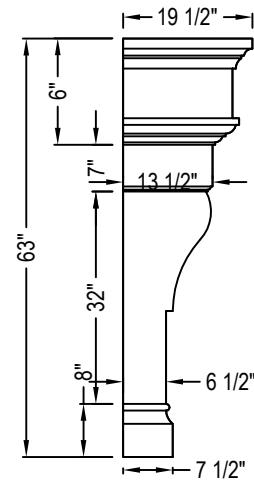

ISOMETRIC

FRONT ELEVATION

SIDE ELEVATION

**NOTES:**

1. INSTALLATION TO BE COMPLETED IN ACCORDANCE WITH MANUFACTURER'S SPECIFICATIONS.
2. DO NOT SCALE DRAWING.
3. THIS DRAWING IS INTENDED FOR USE BY ARCHITECTS, ENGINEERS, CONTRACTORS, CONSULTANTS AND DESIGN PROFESSIONALS FOR PLANNING PURPOSES ONLY. THIS DRAWING MAY NOT BE USED FOR CONSTRUCTION.
4. ALL INFORMATION CONTAINED HEREIN WAS CURRENT AT THE TIME OF DEVELOPMENT BUT MUST BE REVIEWED AND APPROVED BY THE PRODUCT MANUFACTURER TO BE CONSIDERED ACCURATE.
5. CONTRACTOR'S NOTE: FOR PRODUCT AND COMPANY INFORMATION VISIT [www.CADdetails.com/info](http://www.CADdetails.com/info) AND ENTER REFERENCE NUMBER 5128-004