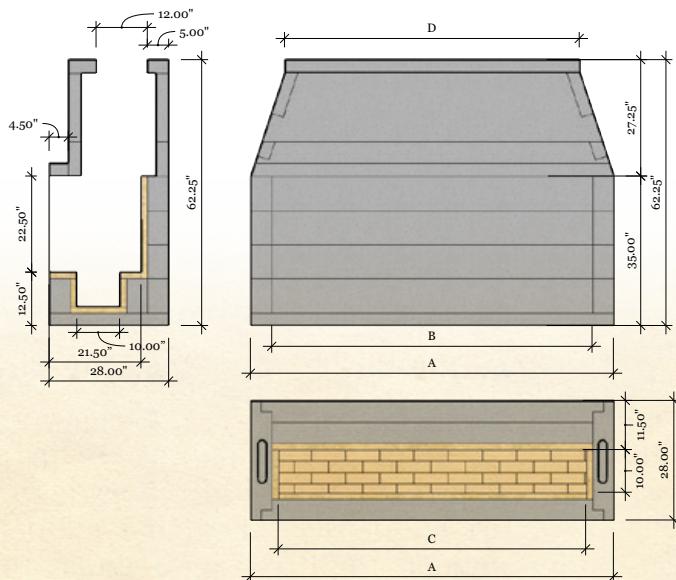

## **Modular Pre-cast fireplaces reduce labor & assembly time**

- For standard sizes - LMFP 48", 60", 72", 84", 96", 108", 120" wide
- Units available with & without burner trough
- Standard sizes are designed to use single or dual 12" B-vent chimney
- Class A chimney accepted
- BTUs starting at 85,000 to 200,000, depending on model
- Available with Golden Blount Alpine Burner & Warming Trends Crossfire Burner
- ANSI Z21.50 compliant
- Glass door tested & listed
- Custom widths also available including, but not limited to, corners & see-throughs (meet NFPA211 requirements)
- Square sides - 90° angle in rear corners

## TROUGH LAYOUT