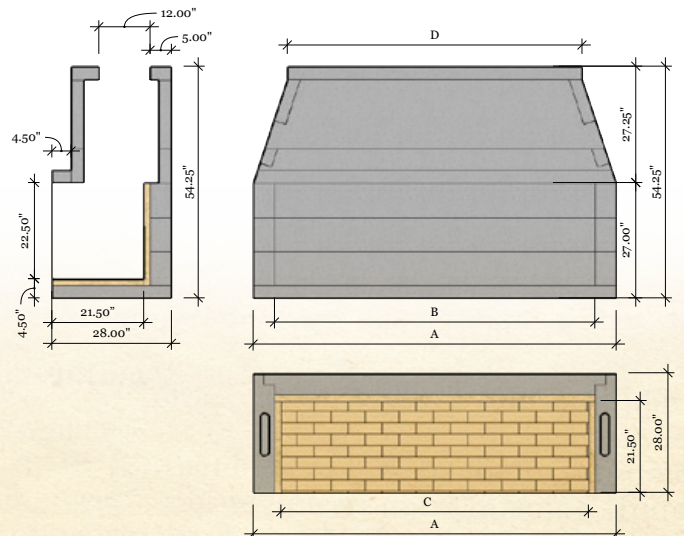

STANDARD LINEAR LAYOUT

Warming Trends Crossfire Burner