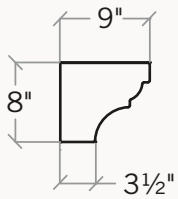

KINDRED

OUTDOORS + SURROUNDS

The Martino™

Mantel Shelf

Fireplaces forged
with the heritage of
craftsmanship

Strong lines and crisp curves make this versatile mantel shelf especially stunning in a modern home. Available in either 48" or 60" lengths and in all the Kindred Fireplace Surround colors and finishes.