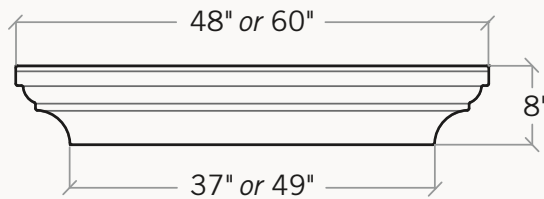

KINDRED

OUTDOORS + SURROUNDS

The Martino™

Mantel Shelf

Fireplaces forged
with the heritage of
craftsmanship

Strong lines and crisp curves make this versatile mantel shelf especially stunning in a modern home. Available in either 48" or 60" lengths and in all the Kindred Fireplace Surround colors and finishes.