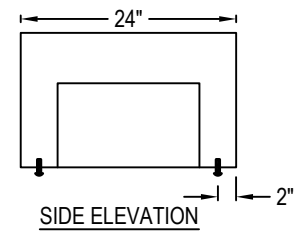

# KINDRED®

OUTDOORS + SURROUNDS

SELECT DESIRED COLOR:

- BLACK SAND
- AGED TEAK
- OAK BARREL
- OYSTER SHELL

SELECT DESIRED FINISH:

- HONED
- TRAVERTINE

PERSPECTIVE  
(TOP VIEW)

TOP VIEW