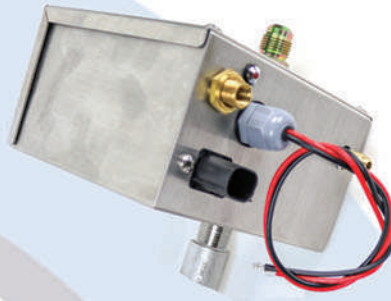

Comes with:

5v USB Power Supply

**iOS
Android App**

**Cross
Platform Compatibility**

Specifications

Part Number	FT-WBECS-1
Dimensions	L - 5.5" x W - 5.5" x H - 4.5"
Software	V2.0
Input Voltage	12VAC
Operating temperature	-20F to 175F
Ignitor	Hot Surface (HSI)
Diagnostics	Onboard LED reporting
Thermocouple	Flame Sense
Connection	2P WeatherProof Connector
Warranty	24 months RTB
Power Supply	Sealed Transformer with 120VAC plug
Enclosure	Stainless Steel
Certification	CSA Certified 229521-165058

Comes with:

 **Connecting
Harness**

 **5-24vDC or AC
Input**

Optional:

 **WeatherSmart
Module**

The Weather Beater Electronic Control System will automatically light and monitor your outdoor fire features with the flip of a switch.