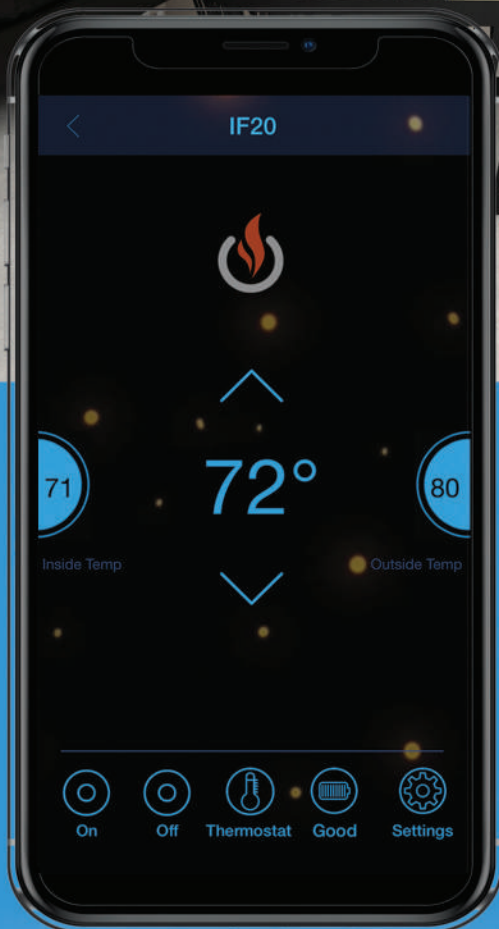

Flame-tec

Product Catalog 2021

Index

FireBug	1-2	WiFi Voice Control	19-20
IF20	3-4	Cross Platform Compatibility	21-22
FireTik	5-6	FirePro	23-24
SkySmart	7-8	Data Sheet LightBug FireTik	25-26
LightBug	9-10	Data Sheet FireBug IF20	27-28
EchoFire	11-12	Data Sheet W-Smart SkySmart	29-30
WeatherSmart	13-14	Data Sheet Proflame Mertik	31-32
Proflame Remote	15-16	Data Sheet EchoFire WiFi Hub	33-34
Mertik Remote	17-18	Data Sheet WeatherBeater	35-36
		Flame-Tec Product Guide	37-38