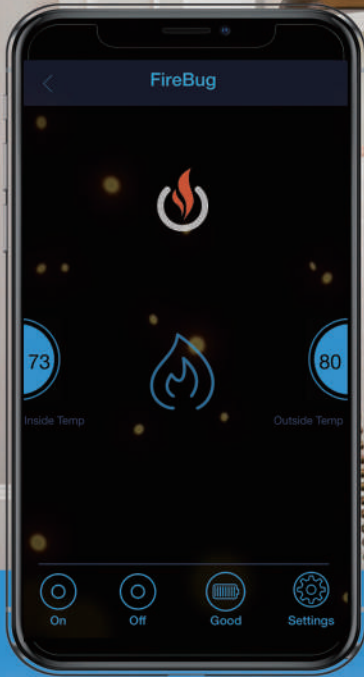

The award winning FireBug is the smallest control system on the market. Packed with features such as battery health monitor, multiple device control and much more.

FireBug

- World's Smallest Control System
- Works With 3v Coin Cell Battery
- Battery Health Monitor
- Control With Multiple Smart Devices

works with
Millivolt | IPI

Alexa

- Voice Control Your Fireplace
- Alexa Echo, Dot Or Other Alexa Device Required
- WiFi | Bluetooth Hub Required
- Program Routines, Timers etc

WORKS WITH
amazon alexa

Google Assist

- Voice Control your Fireplace
- Google Home or other Google Voice Product Required
- WiFi | Bluetooth Hub Required
- Voice Command Your Fire From Your Smart Device With Google Assist

works with
Google Assistant