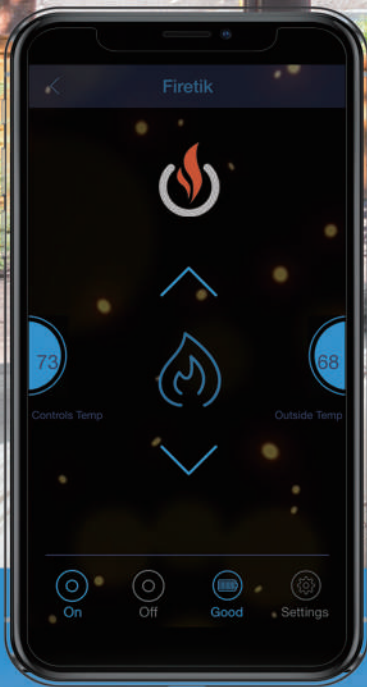

iOS

ON/OFF Control
Battery Health Monitor
Fire Status
7 Day Pilot On Time Notification
Works With iPhone, iPod And iPad

Android

ON/OFF Control
Battery Health Monitor
Fire Status
7 Day Pilot On Time Notification
Works With Android 6.0 And Above

Firetik is a smart module that controls compatible Maxitrol control systems. The easy plug and play harness instantly gives you control of your fireplace with a smart device using Bluetooth technology.