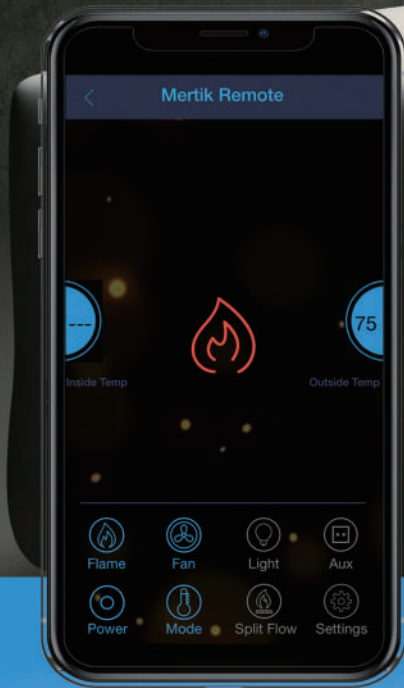

iOS

ON/OFF Control
Battery Health Monitor
Fire Status
7 Day Pilot On Time Notification
Works With iPhone, iPod And iPad

Android

ON/OFF Control
Battery Health Monitor
Fire Status
7 Day Pilot On Time Notification
Works With Android 6.0 And Above

Flame-tec can operate remote controls that work with the maxitrol control systems.

Mertik Maxitrol

- Bluetooth Control Of All Functions
- Multiple Smart Device Control
- Easy Chip Exchange Program

Alexa

- Voice Control Your Fireplace
- Alexa Echo, Dot Or Other Alexa Device Required
- WiFi | Bluetooth Hub Required
- Program Routines, Timers etc

Google Assist

- Voice Control your Fireplace
- Google Home or other Google Voice Product Required
- WiFi | Bluetooth Hub Required
- Voice Command Your Fire From Your Smart Device With Google Assist

Mertik* Smart Remote Control