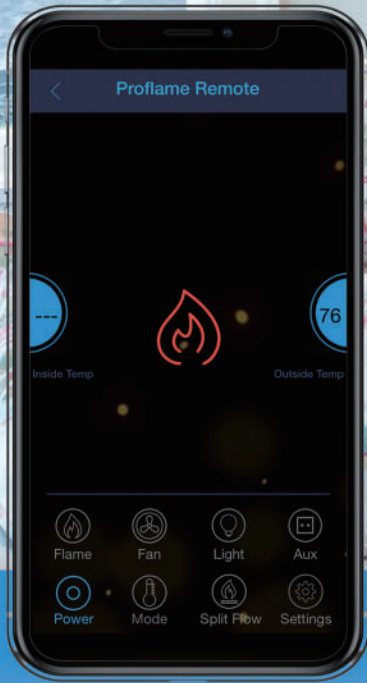

WeatherSmart

- On/Off Control
- Optional Light kit Controlled By App
- 12-24V Dc Or AC Input

Alexa

- Voice Control Your Fireplace
- Alexa Echo, Dot Or Other Alexa Device Required
- WiFi | Bluetooth Hub Required
- Program Routines, Timers etc

WORKS WITH
amazon alexa

works with
Google Assistant

An optional LED light strip easily plugs into the module for complete control of the fire and accent lights from your smart device.

AWS Cloud

- Commercial Grade Cloud Platform
- Amazon USA Based Server For Extra Security
- Data Analytics For Devices If Desired

iOS

- ON/OFF Control
- Battery Health Monitor
- Fire Status
- 7 Day Pilot On Time Notification
- Works With iPhone, iPod And iPad

Android

- ON/OFF Control
- Battery Health Monitor
- Fire Status
- 7 Day Pilot On Time Notification
- Works With Android 6.0 And Above

- Voice Control Your Fireplace
- Alexa Echo, Dot Or Other Alexa Device Required
- WiFi | Bluetooth Hub Required
- Program Routines, Timers etc

Google Assist

- Voice Control your Fireplace
- Google Home or other Google Voice Product Required
- WiFi | Bluetooth Hub Required
- Voice Command Your Fire From Your Smart Device With Google Assist