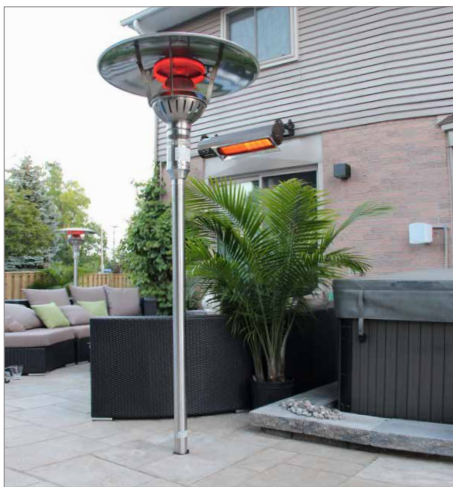

THE **IR** ENERGY **DIFFERENCE**

- Superior craftsmanship, efficiency with a more discreet installation
- Safety shut-off tilt switch
- Biggest reflector in industry with 316 stainless steel emitter - includes 3-year warranty
- Comfort circle of 20-24ft in diameter
- GA301M model does not include portable base – welded flange with 4 bolt holes for mounting
- Most robust wheel kit included - completely made of 304 stainless steel and ball bearing wheels (MP model only)
- GA301MP model includes 12' or 15' hose kits with quick disconnects for easy operation
- Available in 304 stainless steel and black
- Every heater is factory tested and inspected prior to shipping

Visit IRenergy.ca for more information and a detailed spec sheet.

58% MORE HEAT COVERAGE

For illustrative purposes only.

LUXURY PATIO HEATERS
ALL PRODUCTS MADE IN CANADA