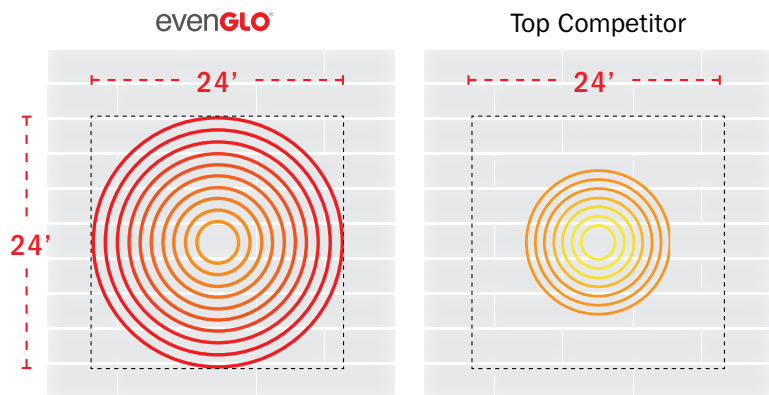

58% MORE HEAT COVERAGE

Typical Coverage of One Heater

For illustrative purposes only.

LUXURY PATIO HEATERS
ALL PRODUCTS MADE IN CANADA