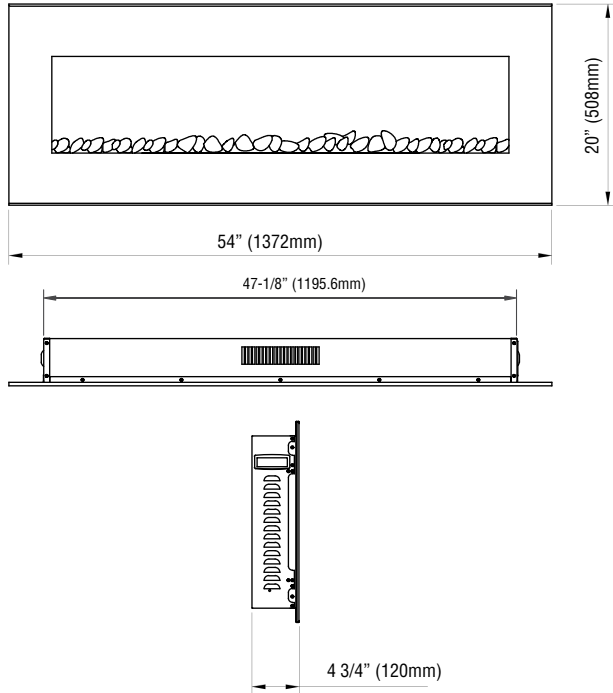

INCLUDED ACCESSORY

Remote

APPLIANCE SPECIFICATIONS

MULTI-COLORED FLAME PRESENTATIONS

54" Model

Blue Flame

Yellow Flame

60" Model