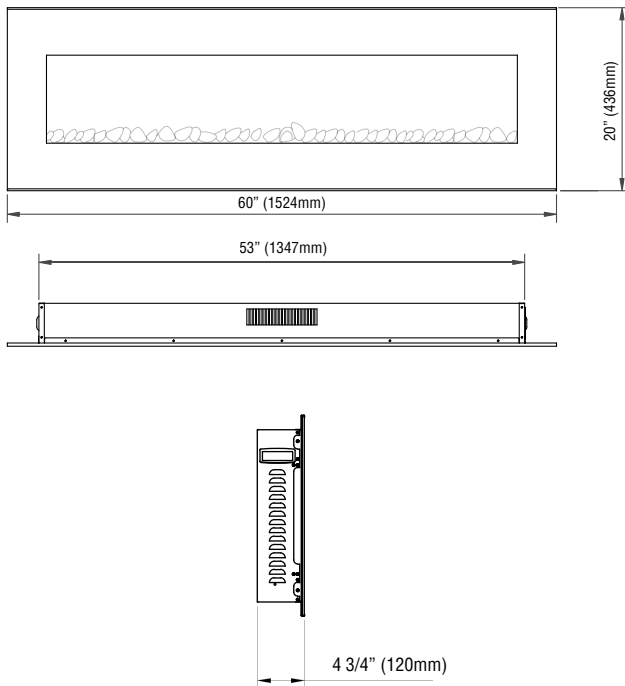

INCLUDED ACCESSORY

Remote

APPLIANCE SPECIFICATIONS

MULTI-COLORED FLAME PRESENTATIONS

54" Model

Blue Flame

Yellow Flame

60" Model

Diagrams, illustrations and photographs are not to scale—consult installation instructions. Product designs, materials, dimensions, specifications, colors and prices are subject to change or discontinuance without notice.