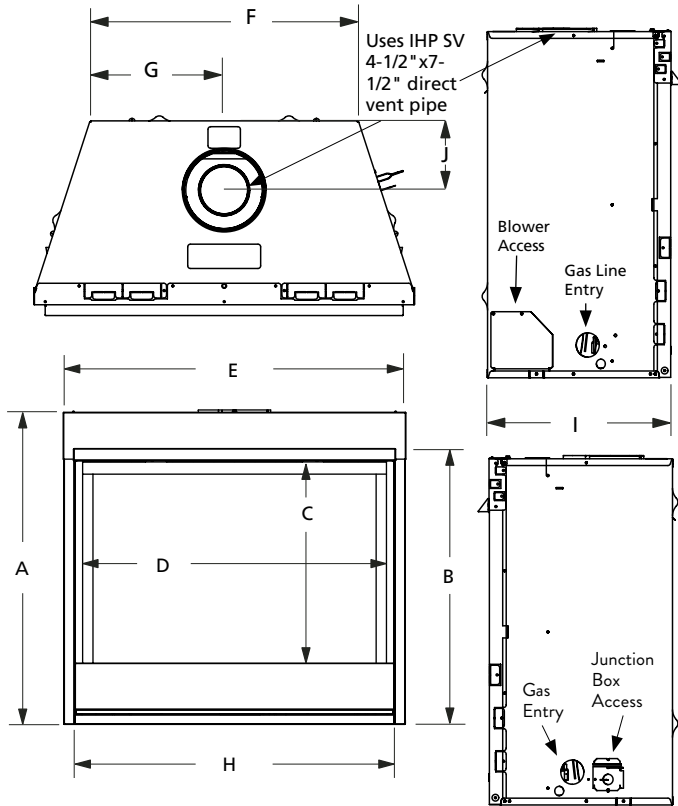

*All applicable models comply with ANSI Z21.50/88 barrier requirements.

INTERIOR

(Standard)

Black Painted Interior

APPLIANCE SPECIFICATIONS

	DRC2033	DRC2035	DRC2040	DRC2045
A	30-1/8"	32-1/8"	37-1/8"	37-1/8"
B	26-1/4"	28-3/4"	33-1/4"	33-1/4"
C	18-5/16"	22-1/4"	27-1/4"	27-1/4"
D	30-1/2"	32-3/8"	37-3/8"	42-3/8"
E	33-5/8"	35-1/4"	40-1/4"	45-1/4"
F	21-7/8"	25"	30"	35"
G	10-15/16"	12-1/2"	15"	17-1/2"
H	31"	32-7/8"	37-7/8"	42-7/8"
I	14"	17"	17"	17"
J	5-3/4"	6-7/8"	6-7/8"	6-7/8"

FRAMING SPECIFICATIONS

	DRC2033	DRC2035	DRC2040	DRC2045
WIDTH	33-3/4"	35-3/8"	40-3/8"	45-3/8"
HEIGHT	34-1/4"*	36-1/4"*	41-1/4"*	41-1/4"*
DEPTH	14-1/2"	18-1/2"	18-1/2"	18-1/2"

* Includes 4" for fold-up standoffs