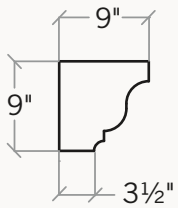

KINDRED

OUTDOORS + SURROUNDS

A **BORAL**® Brand

The Angelo™ Mantel Shelf

Fireplaces forged
with the heritage of
craftsmanship

Sweeping curves make this shelf an elegant mantel to grace any home. Available in either 48" or 60" lengths and in all the Kindred Fireplace Surround colors and finishes.