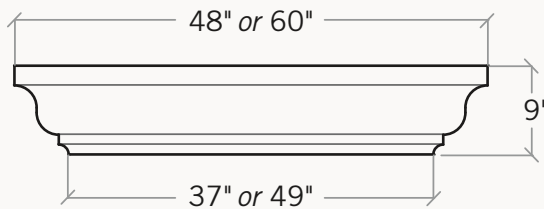

KINDRED

OUTDOORS + SURROUNDS

A **BORAL**® Brand

The Angelo™ Mantel Shelf

Fireplaces forged
with the heritage of
craftsmanship

Sweeping curves make this shelf an elegant mantel to grace any home. Available in either 48" or 60" lengths and in all the Kindred Fireplace Surround colors and finishes.