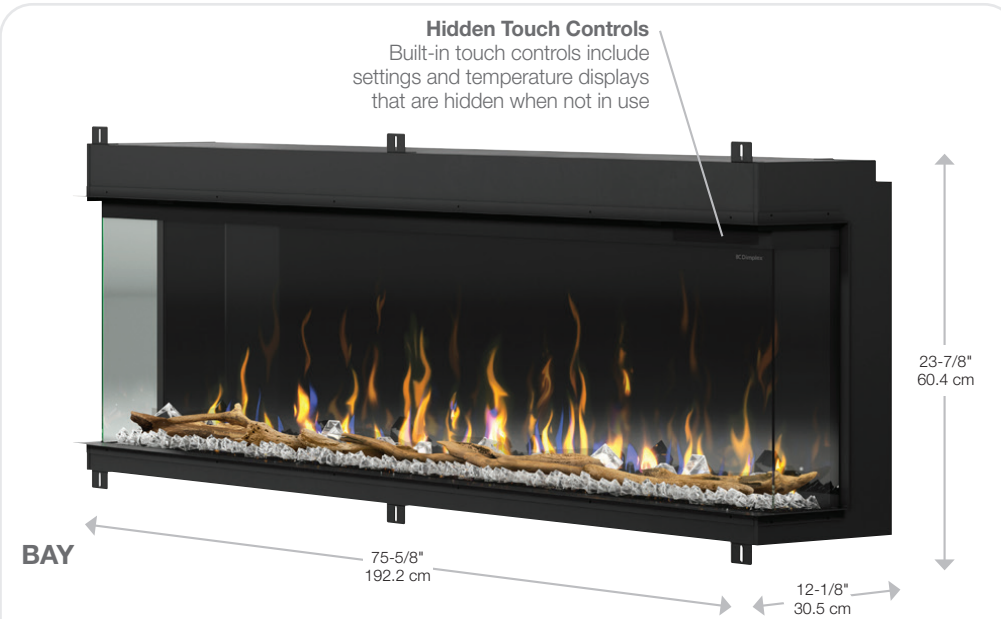

IgniteXL® Bold 74" Linear Electric Fireplace

XLF7417-XD

Customizable installation options: