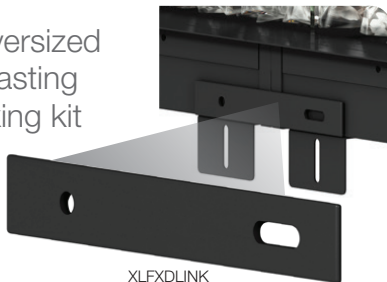

Model #	Description	Lbs/ Kg	UPC	Wty.	Carton Dimensions (WxHxD)		Cube	
					inches	cm	Ft ³	M ³
XLF7417-XD	74" Linear Electric Fireplace		781052 137257	5 yr.				
XLFXDPLUG	Plug Kit							
XLFXDLINK	Linking Bracket for Modular Installation							

Modular Installation

XLF-XD Series

Left

Shown with three - 60" units (XLF6017-XD) linked together and the left side panel removed for a corner and front viewing area.

To get a dramatically oversized fireplace that makes a lasting impression, use the linking kit and combine multiple units in a series to achieve your desired length.

Bay

Shown with three - 60" units

Front

Shown with three - 60" units

Right

Shown with three - 60" units

IgniteXL Bold versus Modular Gas

- Showcase your bold statement of a fireplace with or without the heat – you'll have more heat than you need
- Electric fireplaces convert 100% of input energy to heat, reducing the environmental impact and increasing energy efficiency
- No combustion, no carbon monoxide, front glass that is cool to the touch, and you can even deactivate the heater
- No venting or piping required and the unit can be placed anywhere a standard electrical outlet or connection exists