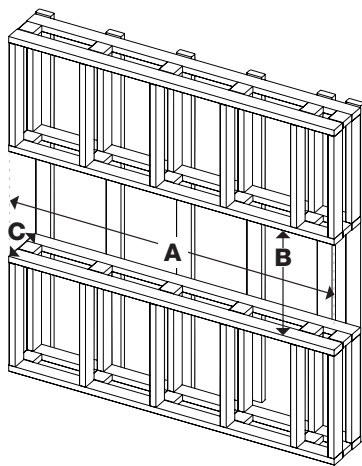

Modular Installation

XLF-XD Series

Left

Shown with three - 60" units (XLF6017-XD) linked together and the left side panel removed for a corner and front viewing area.

To get a dramatically oversized fireplace that makes a lasting impression, use the linking kit and combine multiple units in a series to achieve your desired length.

IgniteXL® Bold 74" Linear Electric Fireplace

XLF7417-XD

Product Dimensions:

Product	A WIDTH (in/cm)	B HEIGHT (in/cm)	C DEPTH (in/cm)	VIEWING DIMENSION - WxHxD (in/cm)
XLF7417-XD	75-5/8 (192.2)	23-7/8 (60.7)	12-1/8 (30.5)	61-5/8 x 16 x 5-1/2 (124.6 x 40.6 x 14.0)

Framing Dimensions:

Width	Height	Depth (minimum)
A	B	C
74-5/8" 189.5 cm	24-1/4" 61.6 cm	11-5/8" 29.5 cm

The dimensions are the same for single-sided, two-sided, or three-sided installations.

Bay Installation