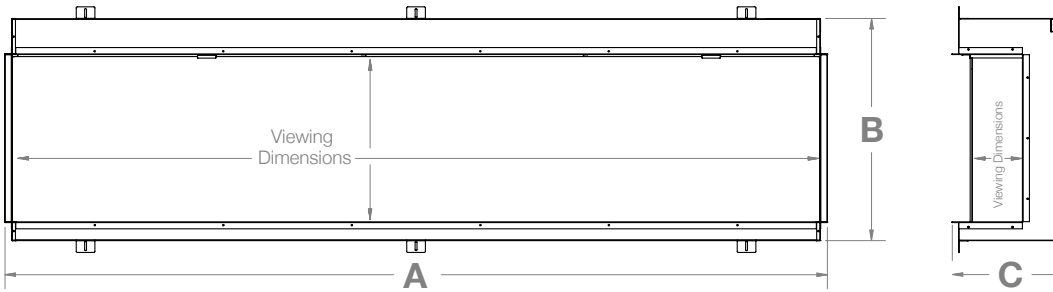

Modular Installation

XLF-XD Series

Left

Shown with three - 60" units (XLF6017-XD) linked together and the left side panel removed for a corner and front viewing area.

To get a dramatically oversized fireplace that makes a lasting impression, use the linking kit and combine multiple units in a series to achieve your desired length.

IgniteXL® Bold 74" Linear Electric Fireplace

XLF7417-XD

Product Dimensions:

Product	A WIDTH (in/cm)	B HEIGHT (in/cm)	C DEPTH (in/cm)	VIEWING DIMENSION - WxHxD (in/cm)
XLF7417-XD	75-5/8 (192.2)	23-7/8 (60.7)	12-1/8 (30.5)	61-5/8 x 16 x 5-1/2 (124.6 x 40.6 x 14.0)

Framing Dimensions:

Width	Height	Depth (minimum)
A	B	C
74-5/8" 189.5 cm	24-1/4" 61.6 cm	11-5/8" 29.5 cm

The dimensions are the same for single-sided, two-sided, or three-sided installations.

Bay Installation