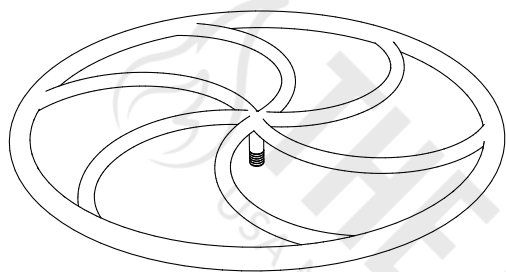

WHEEL STAINLESS STEEL BURNER

ISOMETRIC VIEW

TOP VIEW

RIGHT SIDE VIEW

FRONT SIDE VIEW

Burner Material:
304 Stainless Steel

SKU	A	B	BTU
OPT-W18	18"	0.5"	125,000
OPT-W24	24"	0.5"	150,000
OPT-W30	30"	0.5"	200,000
OPT-W36	36"	0.75"	220,000
OPT-W42	42"	0.75"	260,000
OPT-W48	48"	0.75"	300,000