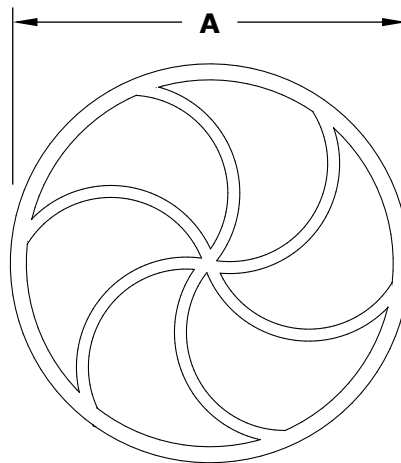

WHEEL STAINLESS STEEL BURNER

ISOMETRIC VIEW

TOP VIEW

RIGHT SIDE VIEW

FRONT SIDE VIEW

Burner Material:
304 Stainless Steel

SKU	A	B	BTU
OPT-W18	18"	0.5"	125,000
OPT-W24	24"	0.5"	150,000
OPT-W30	30"	0.5"	200,000
OPT-W36	36"	0.75"	220,000
OPT-W42	42"	0.75"	260,000
OPT-W48	48"	0.75"	300,000