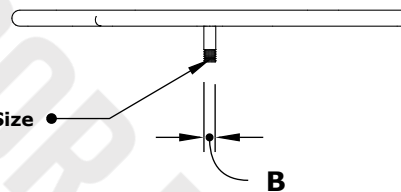

WHEEL STAINLESS STEEL BURNER

ISOMETRIC VIEW

TOP VIEW

RIGHT SIDE VIEW

FRONT SIDE VIEW

Burner Material:
304 Stainless Steel

SKU	A	B	BTU
OPT-W18	18"	0.5"	125,000
OPT-W24	24"	0.5"	150,000
OPT-W30	30"	0.5"	200,000
OPT-W36	36"	0.75"	220,000
OPT-W42	42"	0.75"	260,000
OPT-W48	48"	0.75"	300,000